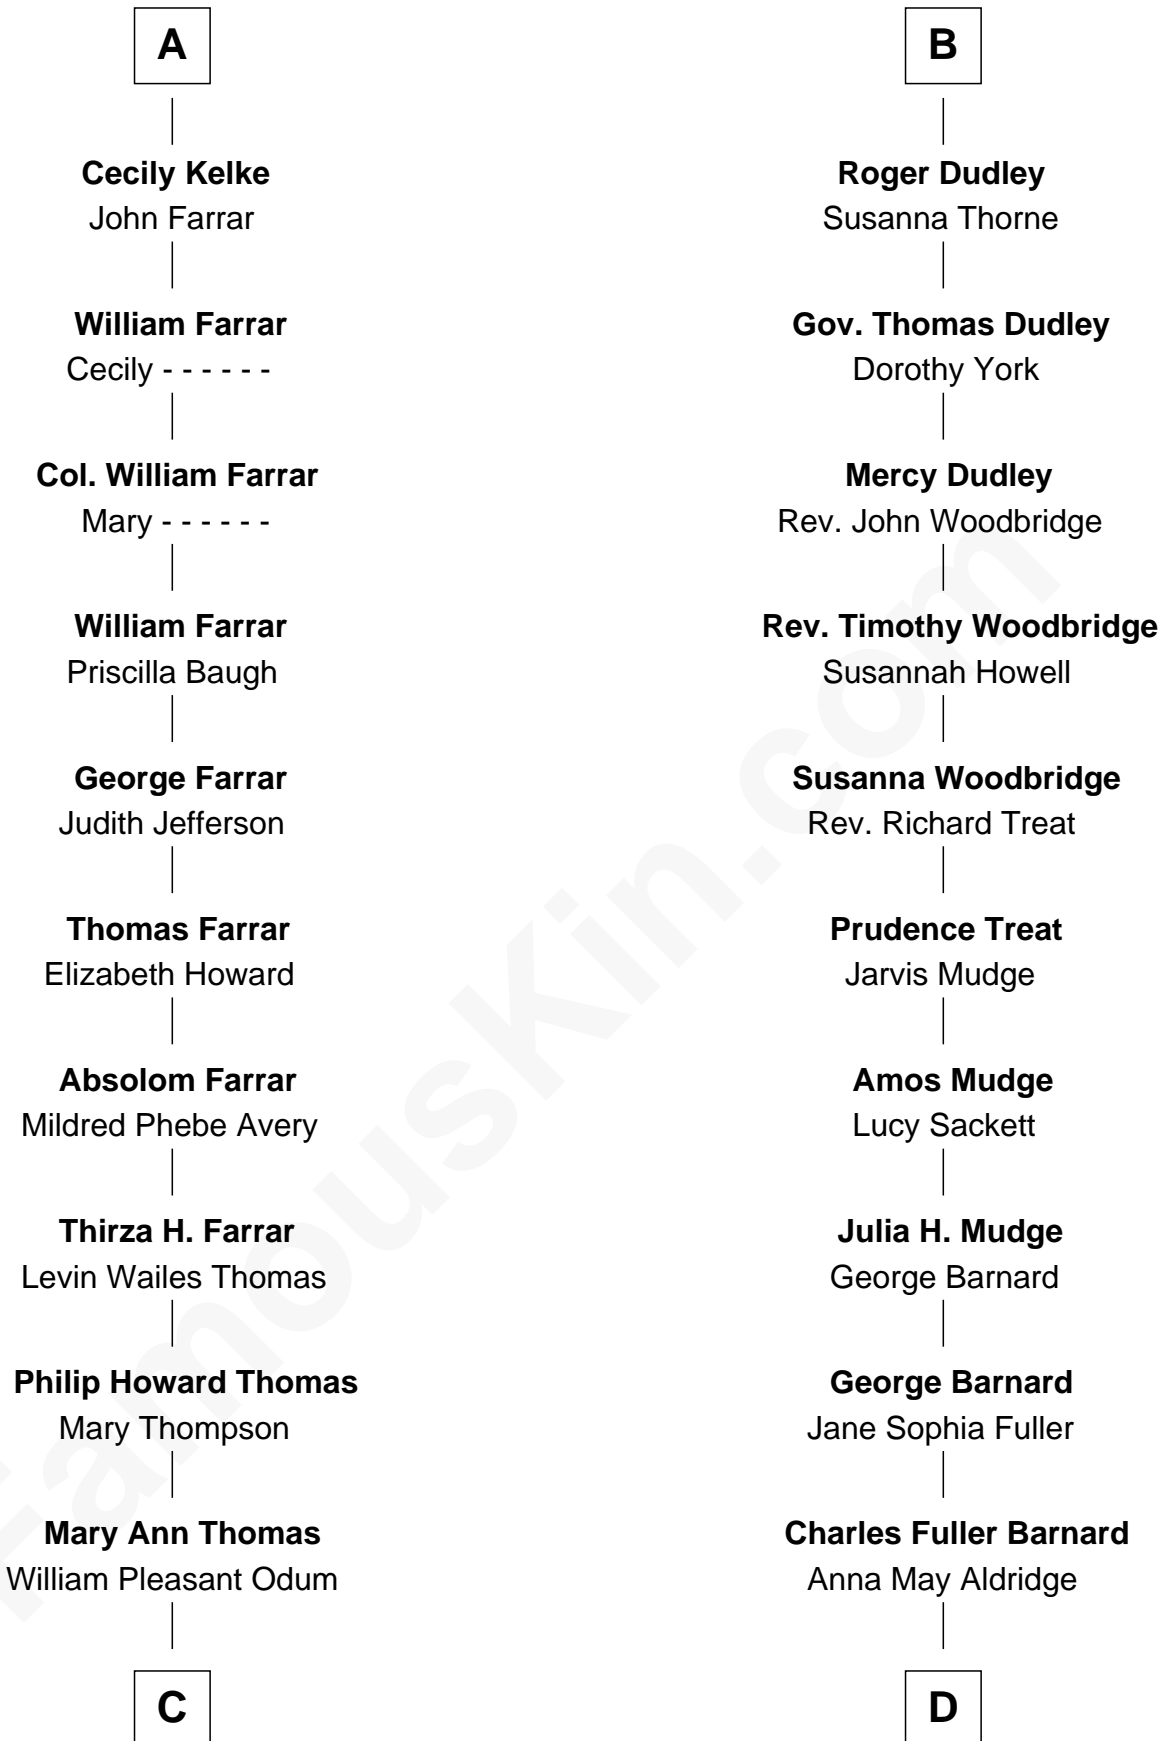

FamousKin.com Relationship Chart of

Dakota Fanning

TV and Movie Actress

18th cousin 3 times removed of

Dick Clark

Radio and TV Host

Sir Philip le Despencer

Elizabeth - - - - -

Sir Philip le Despencer

Elizabeth de Tibetot

Margery Despencer

Sir Roger Wentworth

Sir Philip Wentworth

Mary Clifford

Elizabeth Wentworth

Sir Martin de la See

Elizabeth de la See

Roger Kelke

Christopher Kelke

Isabel Girlington

William Kelke

Thomasine Skerne

A

Alice le Despenser

Cecily Willoughby

Sir John Sutton

Cecily Grey

Sir Henry Dudley

- - - - - Ashton

Probable

B

C