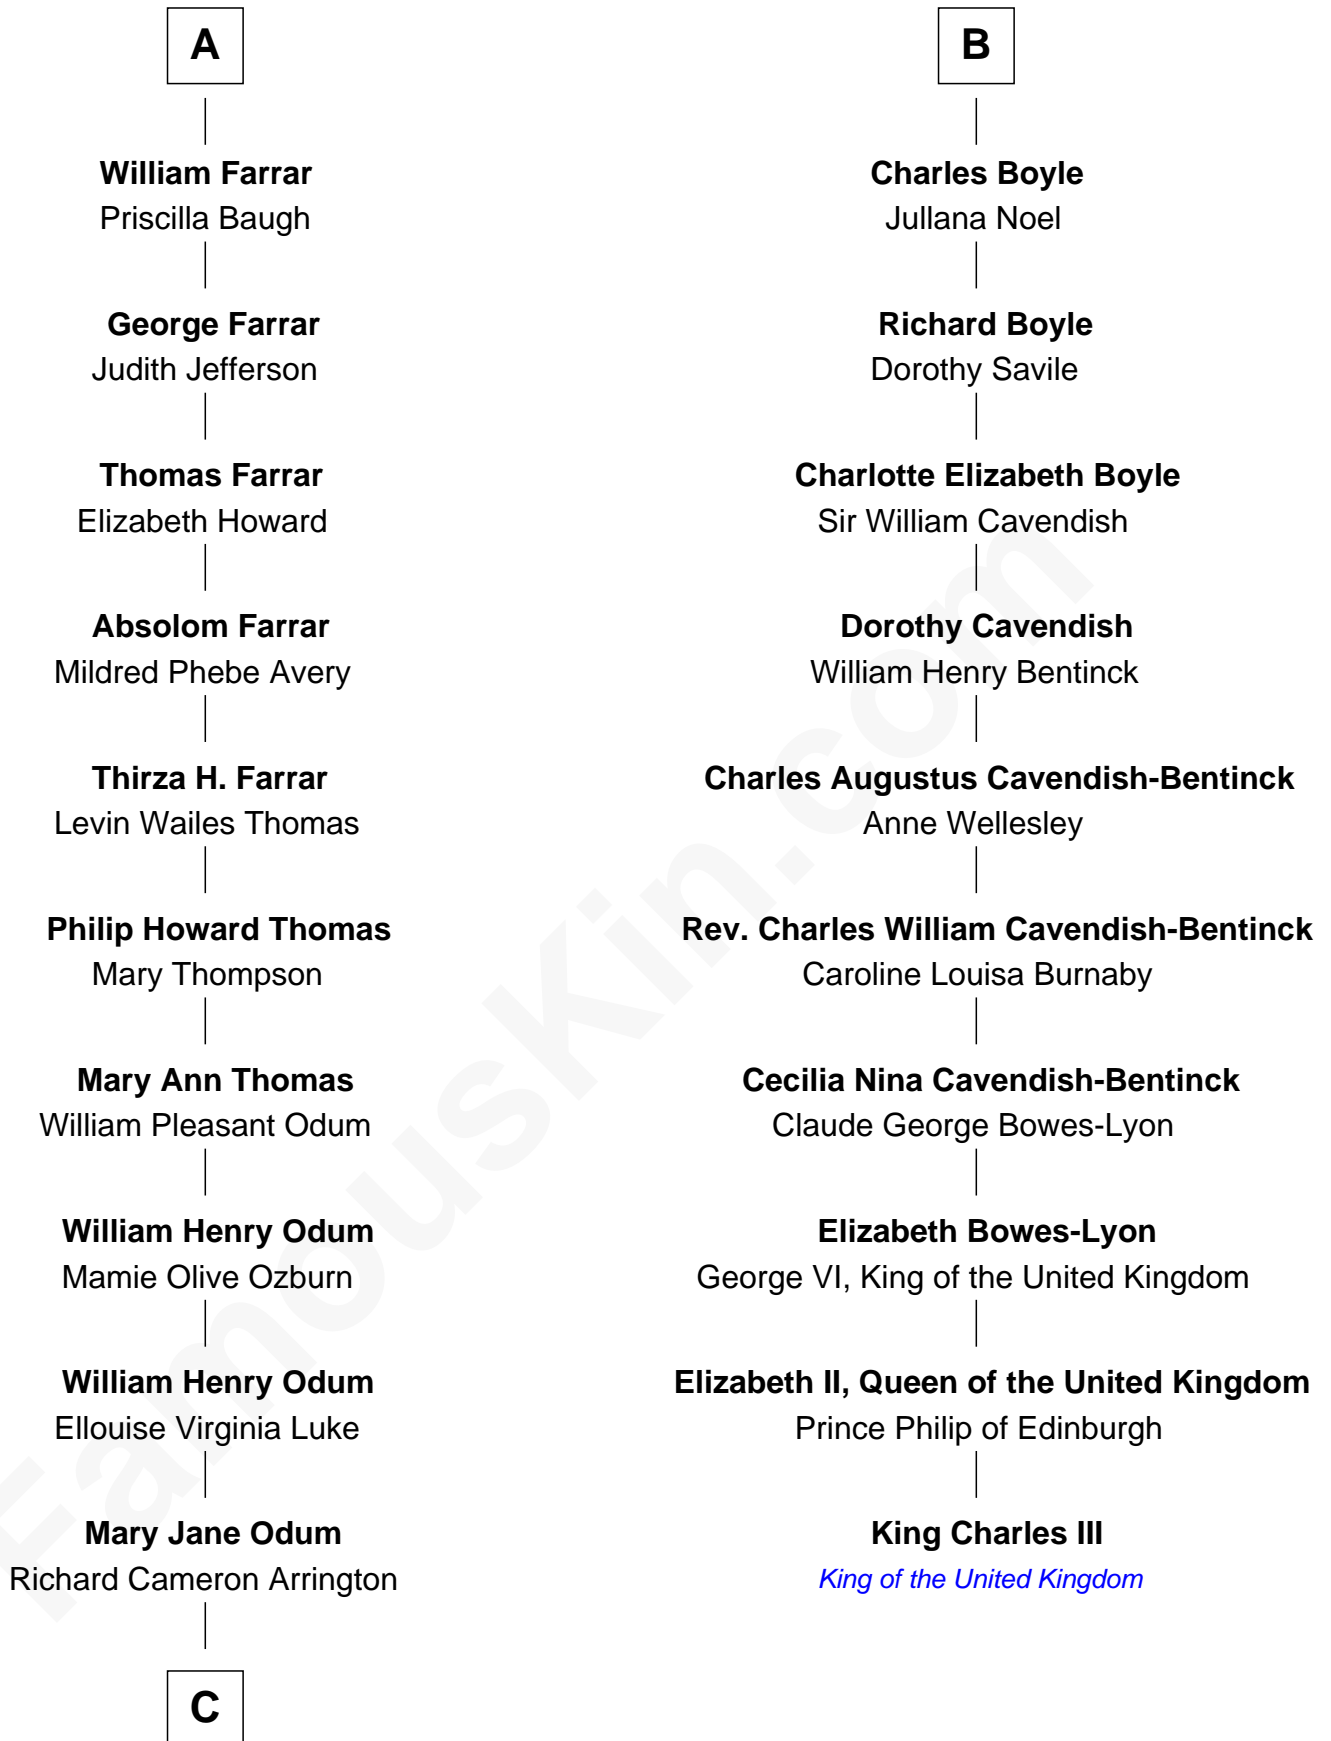

FamousKin.com Relationship Chart of

Dakota Fanning

TV and Movie Actress

16th cousin 2 times removed of

King Charles III

King of the United Kingdom

Sir Philip Wentworth

Mary Clifford

Anne Say

Margery Wentworth

Sir John Seymour

Edward Seymour

Anne Stanhope

Edward Seymour

Katherine Grey

Edward Seymour

Honora Rogers

Sir William Seymour

Frances Devereux

Jane Seymour

Charles Boyle

B

C

Heather Joy Arrington