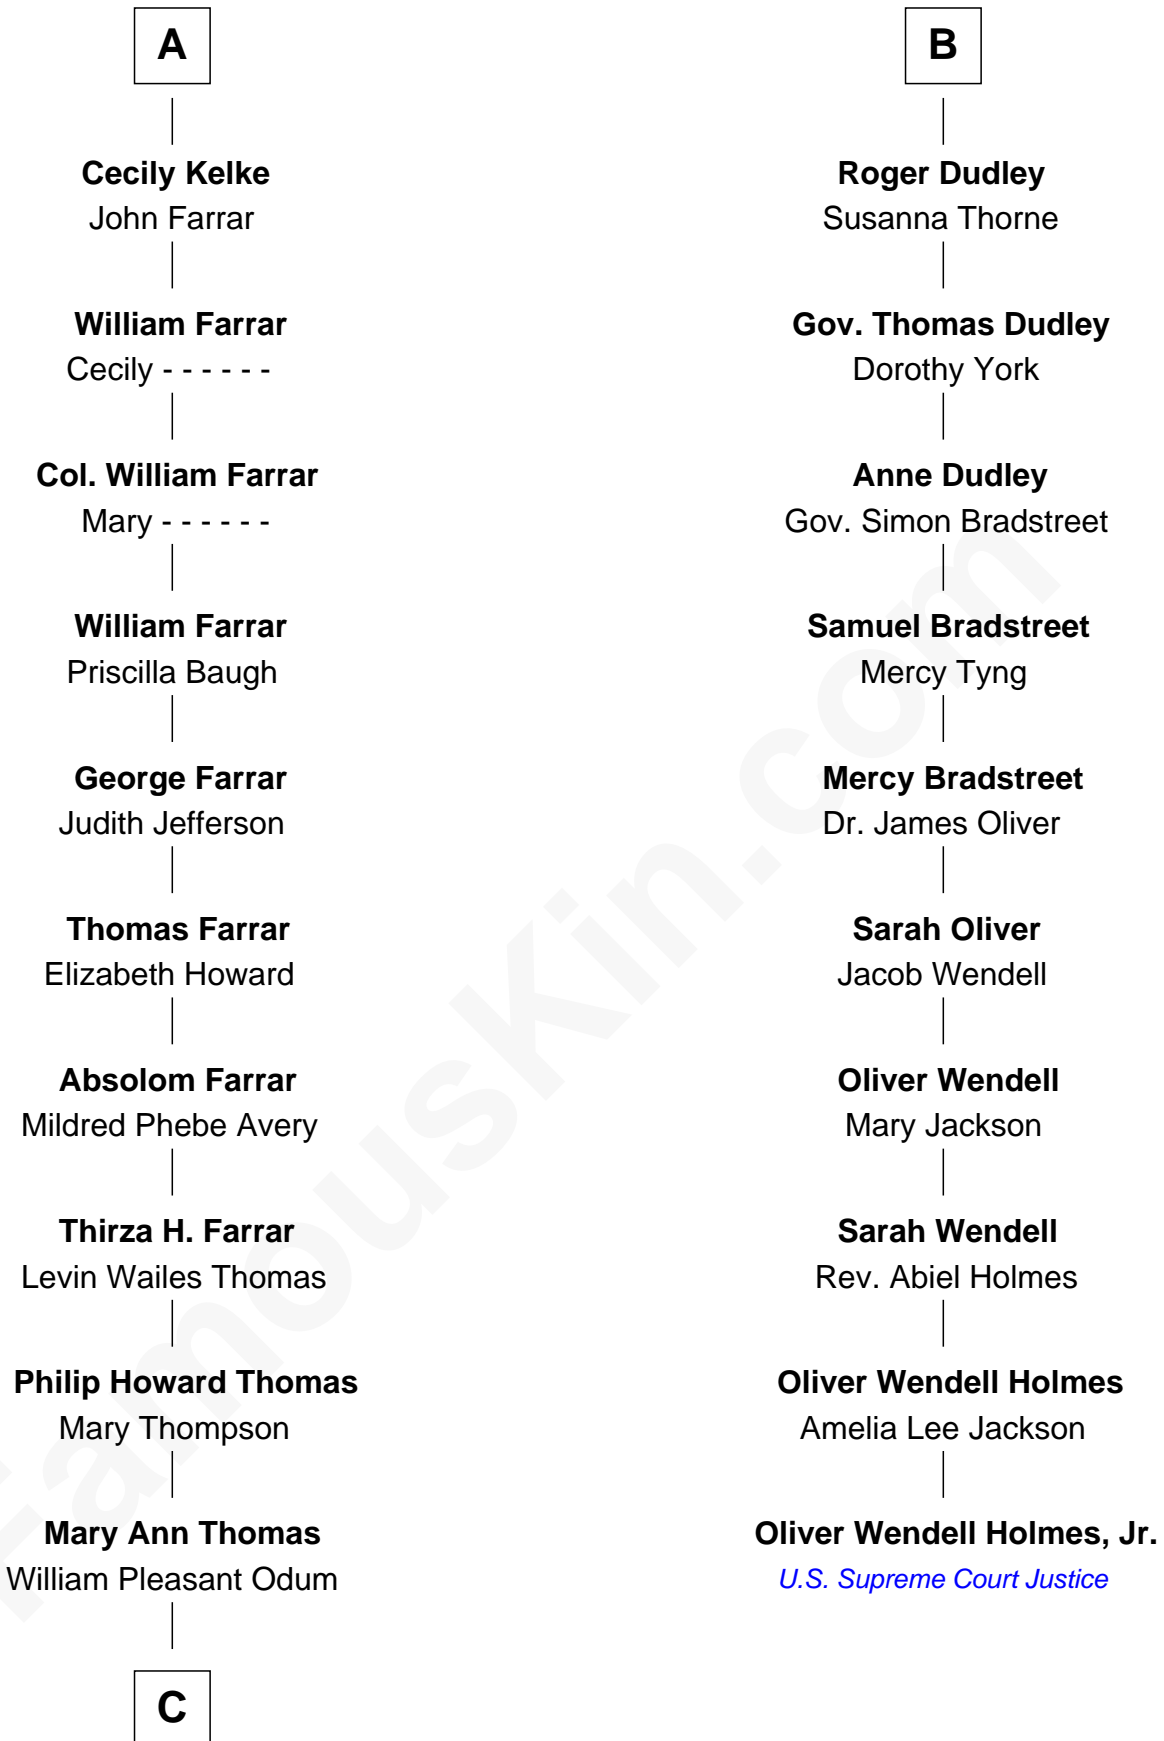

FamousKin.com Relationship Chart of

Dakota Fanning

TV and Movie Actress

16th cousin 5 times removed of

Oliver Wendell Holmes, Jr.

U.S. Supreme Court Justice

Sir Philip le Despencer

Elizabeth - - - - -

Sir Philip le Despencer

Elizabeth de Tibetot

Margery Despencer

Sir Roger Wentworth

Sir Philip Wentworth

Mary Clifford

Elizabeth Wentworth

Sir Martin de la See

Elizabeth de la See

Roger Kelke

Christopher Kelke

Isabel Girlington

William Kelke

Thomasine Skerne

A

Alice le Despenser

Cecily Willoughby

Sir John Sutton

Cecily Grey

Sir Henry Dudley

- - - - - Ashton

Probable

B

C