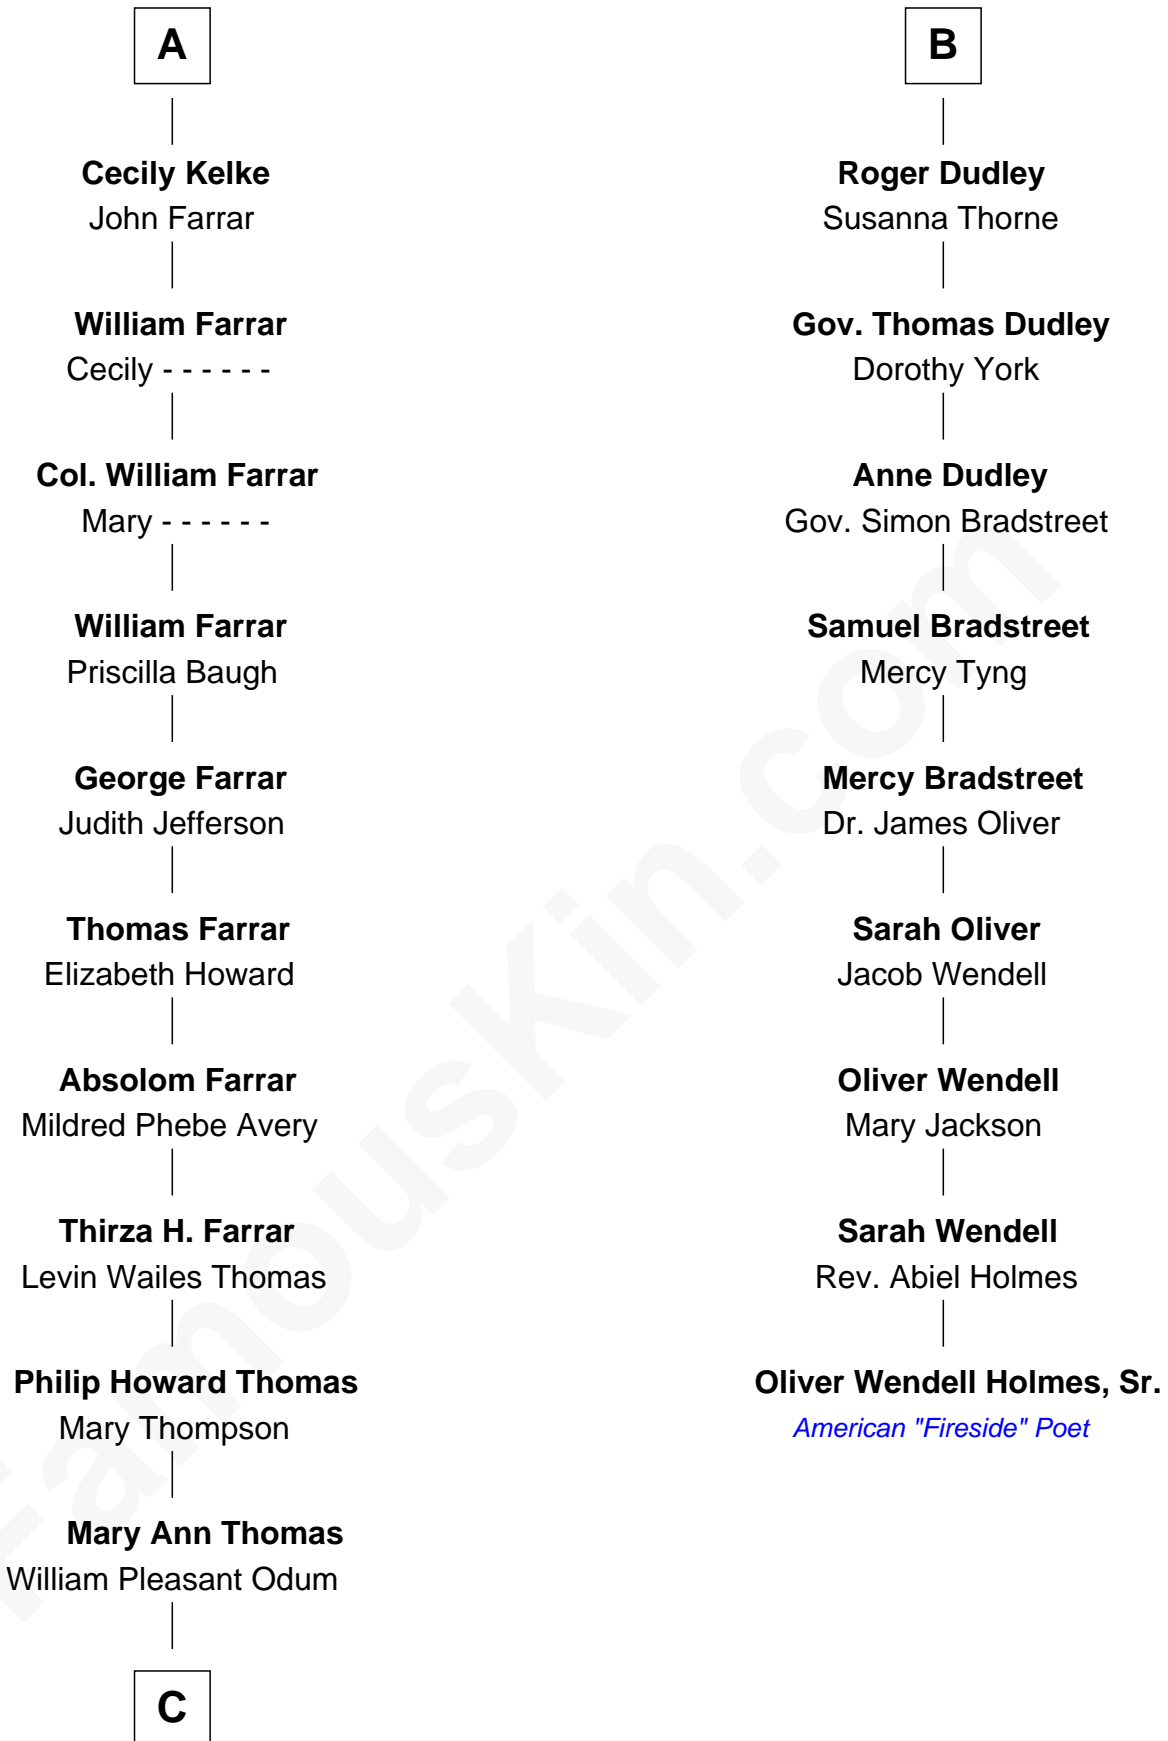

FamousKin.com

Relationship Chart of

Dakota Fanning

TV and Movie Actress

15th cousin 6 times removed of

Oliver Wendell Holmes, Sr.

American "Fireside" Poet

Sir Philip le Despencer

Elizabeth - - - - -

Sir Philip le Despencer

Elizabeth de Tibetot

Margery Despencer

Sir Roger Wentworth

Sir Philip Wentworth

Mary Clifford

Elizabeth Wentworth

Sir Edward Sutton

Cecily Willoughby

Sir John Sutton

Cecily Grey

Sir Henry Dudley

- - - - - Ashton

Probable

B