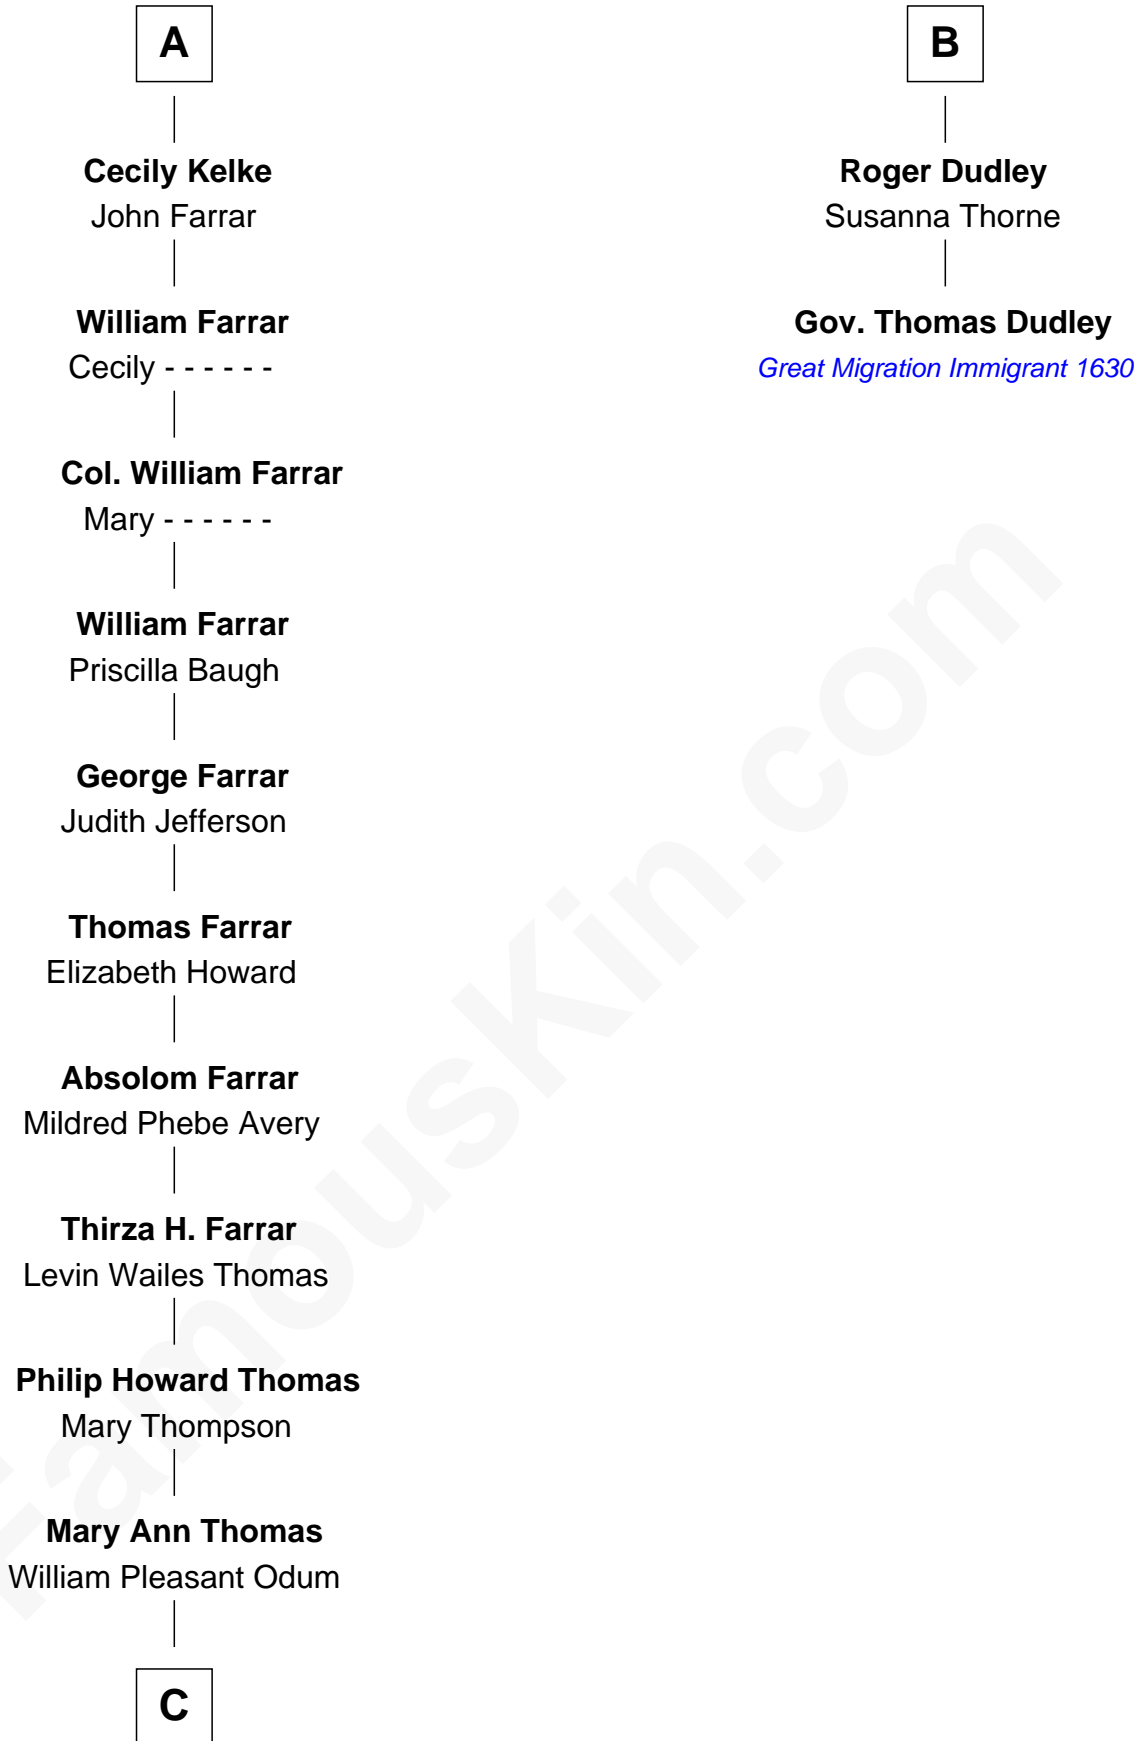

FamousKin.com Relationship Chart of

Dakota Fanning

TV and Movie Actress

8th cousin 13 times removed of

Gov. Thomas Dudley

(1576 - 1653) Great Migration Immigrant 1630

C

William Henry Odum

Mamie Olive Ozburn

William Henry Odum

Ellouise Virginia Luke

Mary Jane Odum

Richard Cameron Arrington

Heather Joy Arrington

Steven John Fanning

Dakota Fanning