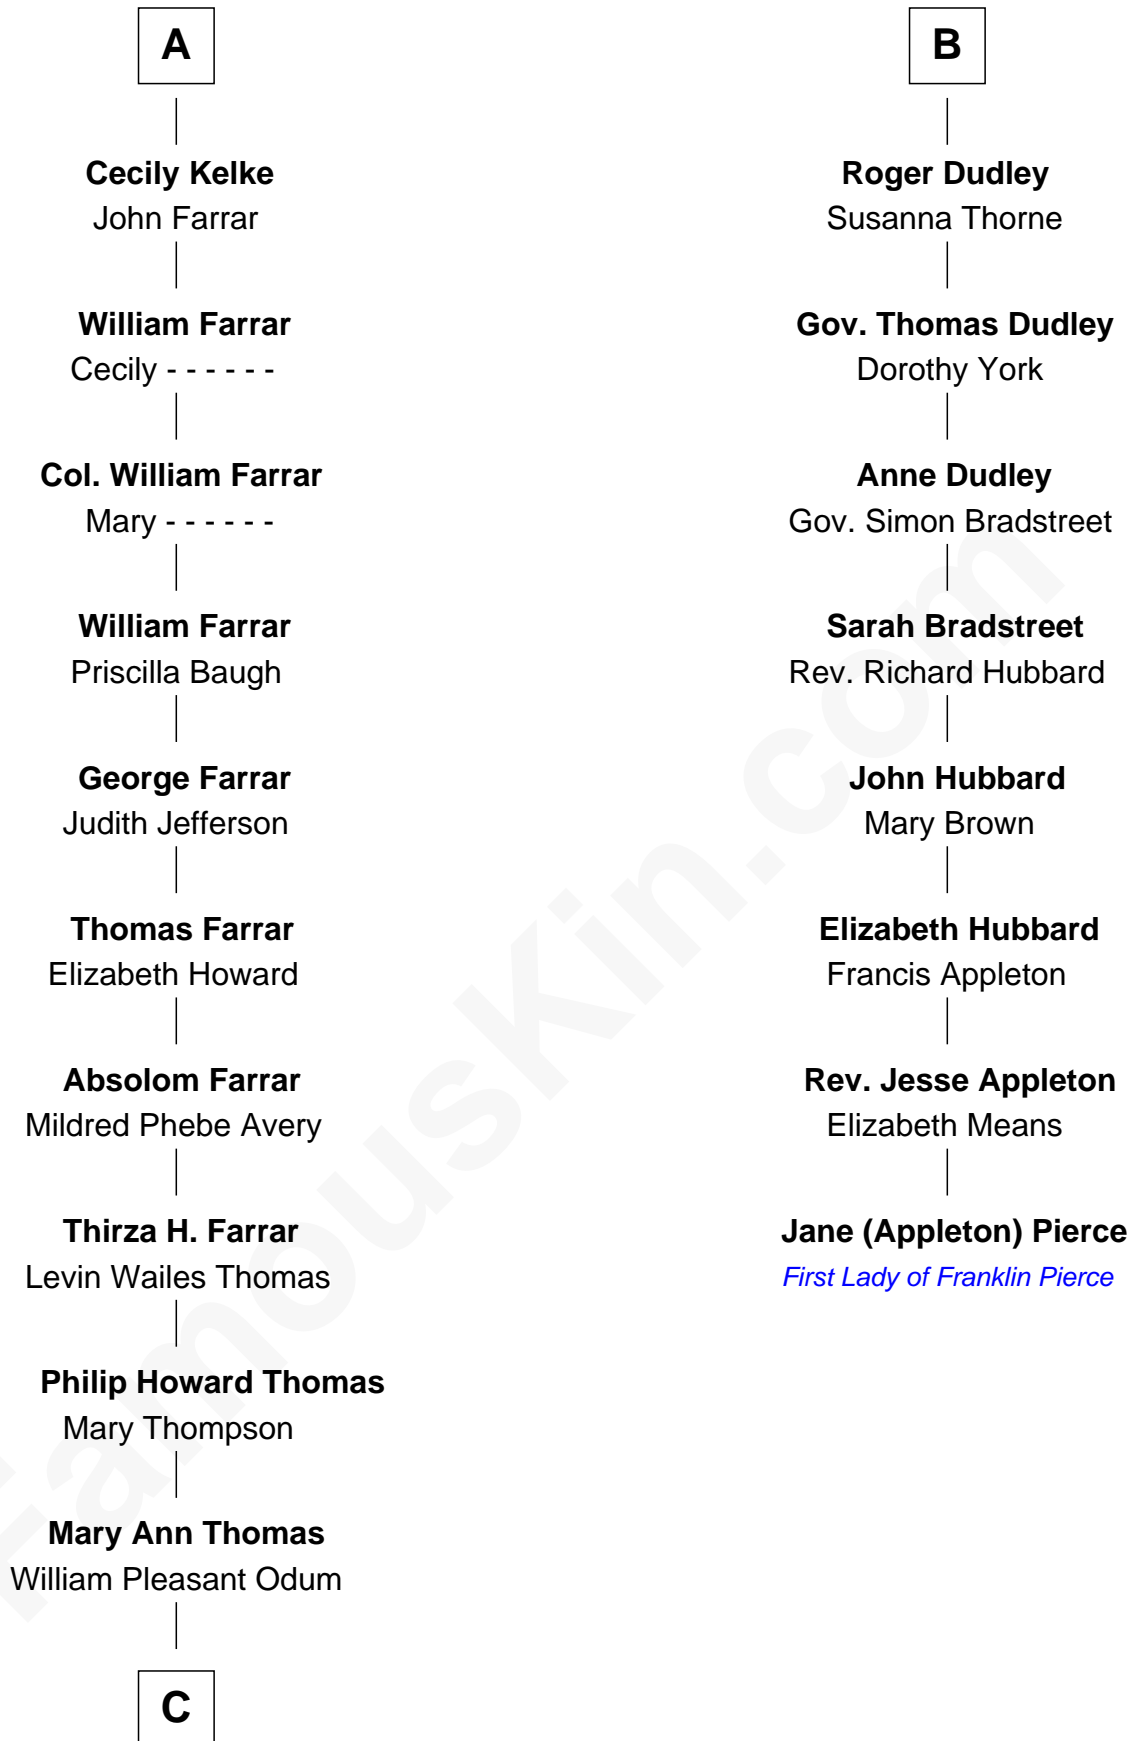

FamousKin.com Relationship Chart of

Dakota Fanning

TV and Movie Actress

14th cousin 7 times removed of

Jane (Appleton) Pierce

First Lady of President Franklin Pierce

Sir Philip le Despencer

Elizabeth - - - - -

Sir Philip le Despencer

Elizabeth de Tibetot

Margery Despencer

Sir Roger Wentworth

Sir Philip Wentworth

Mary Clifford

Elizabeth Wentworth

Sir Martin de la See

Elizabeth de la See

Roger Kelke

Christopher Kelke

Isabel Girlington

William Kelke

Thomasine Skerne

A

Alice le Despenser

Cecily Willoughby

Sir John Sutton

Cecily Grey

Sir Henry Dudley

- - - - - Ashton

Probable

B

C