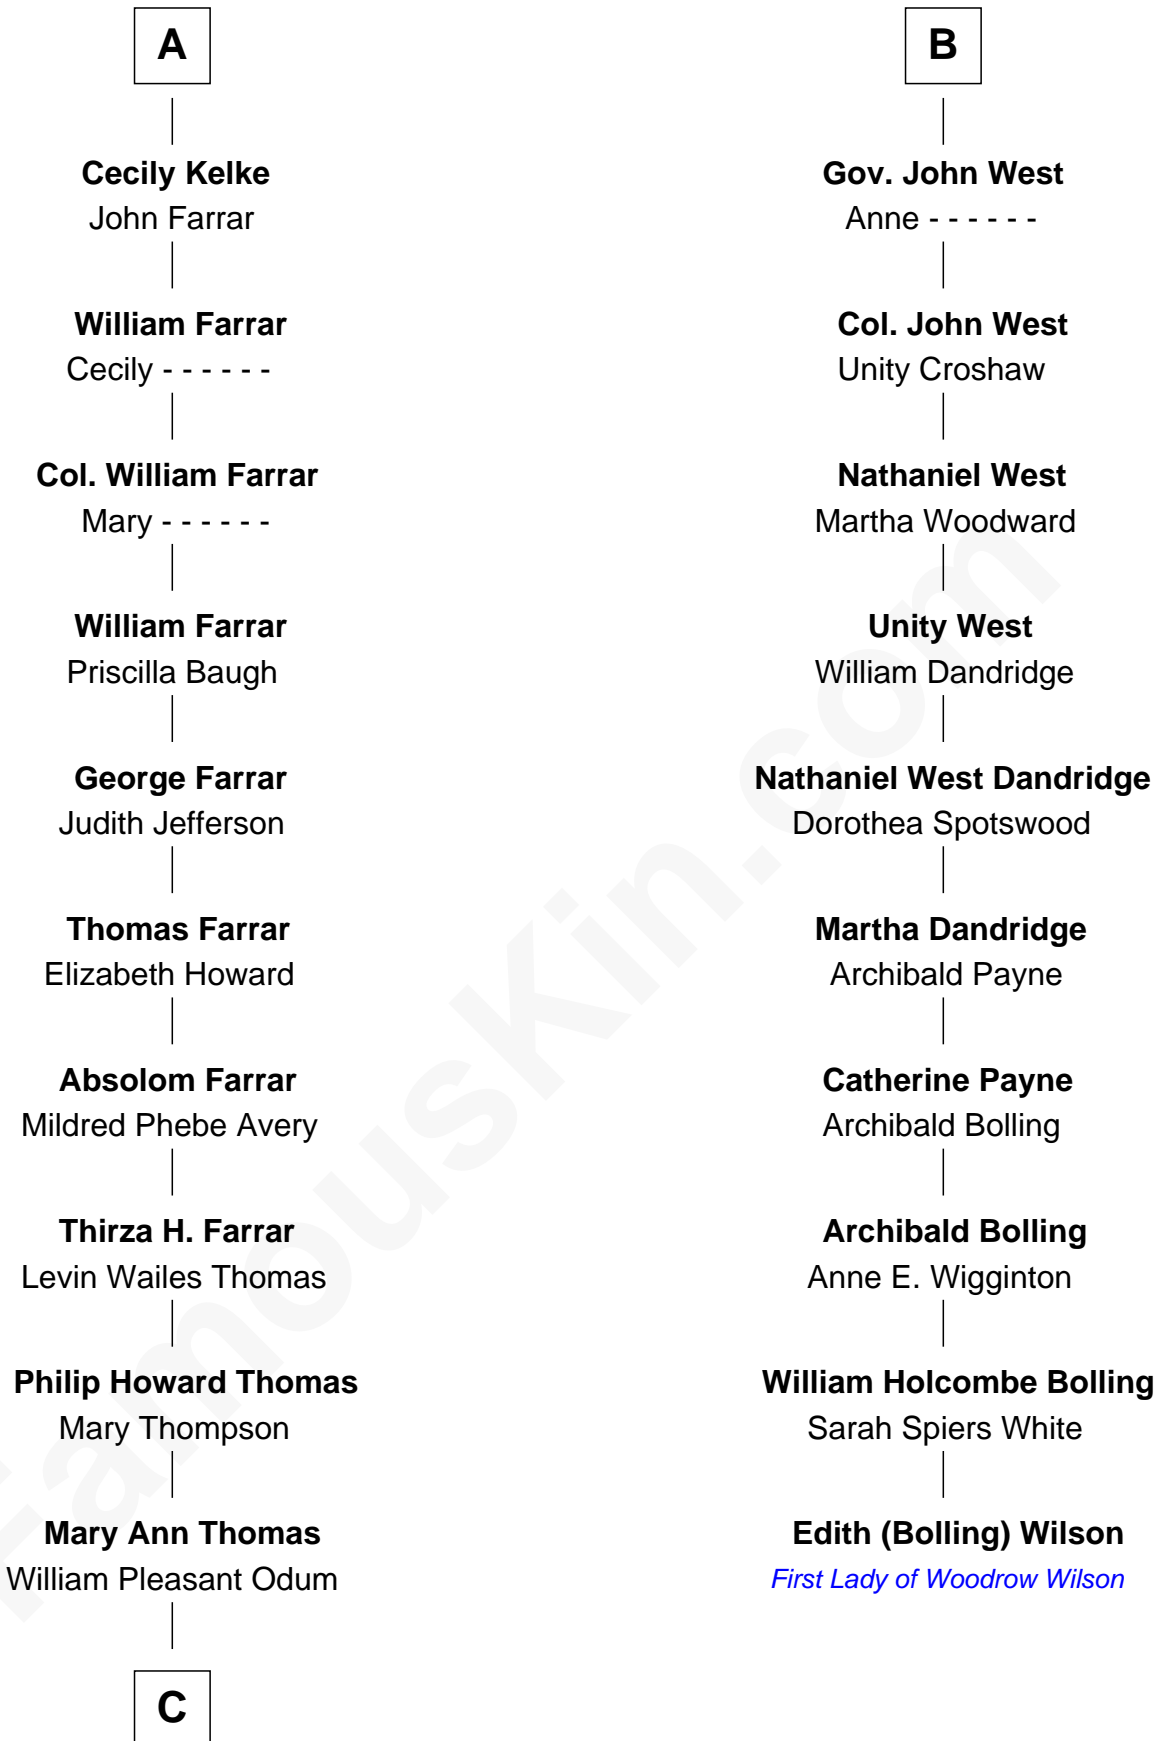

# FamousKin.com Relationship Chart of

**Elle Fanning**

*TV and Movie Actress*

16th cousin 5 times removed of

**Edith (Bolling) Wilson**

*First Lady of President Woodrow Wilson*

**Sir Michael de la Pole**

Katherine Wingfield

**Michael de la Pole**  
Katherine de Stafford

**Isabel de la Pole**  
Thomas Morley

**Anne Morley**  
Sir John Hastings

**Elizabeth Hastings**  
Sir Robert Hildyard

**Katherine Hildyard**  
William Girlington

**Isabel Girlington**  
Christopher Kelke

**William Kelke**  
Thomasine Skerne

**A**

**Anne de la Pole**  
Robert Thorley

**Margaret Thorley**  
Sir Reynold West

**Sir Richard West**  
Katherine Hungerford

**Sir Thomas West**  
Eleanor Copley

**Sir George West**  
Elizabeth Morton

**Sir William West**  
Elizabeth Strange

**Sir Thomas West**  
Anne Knollys

**B**

**C**

William Henry Odum

Mamie Olive Ozburn