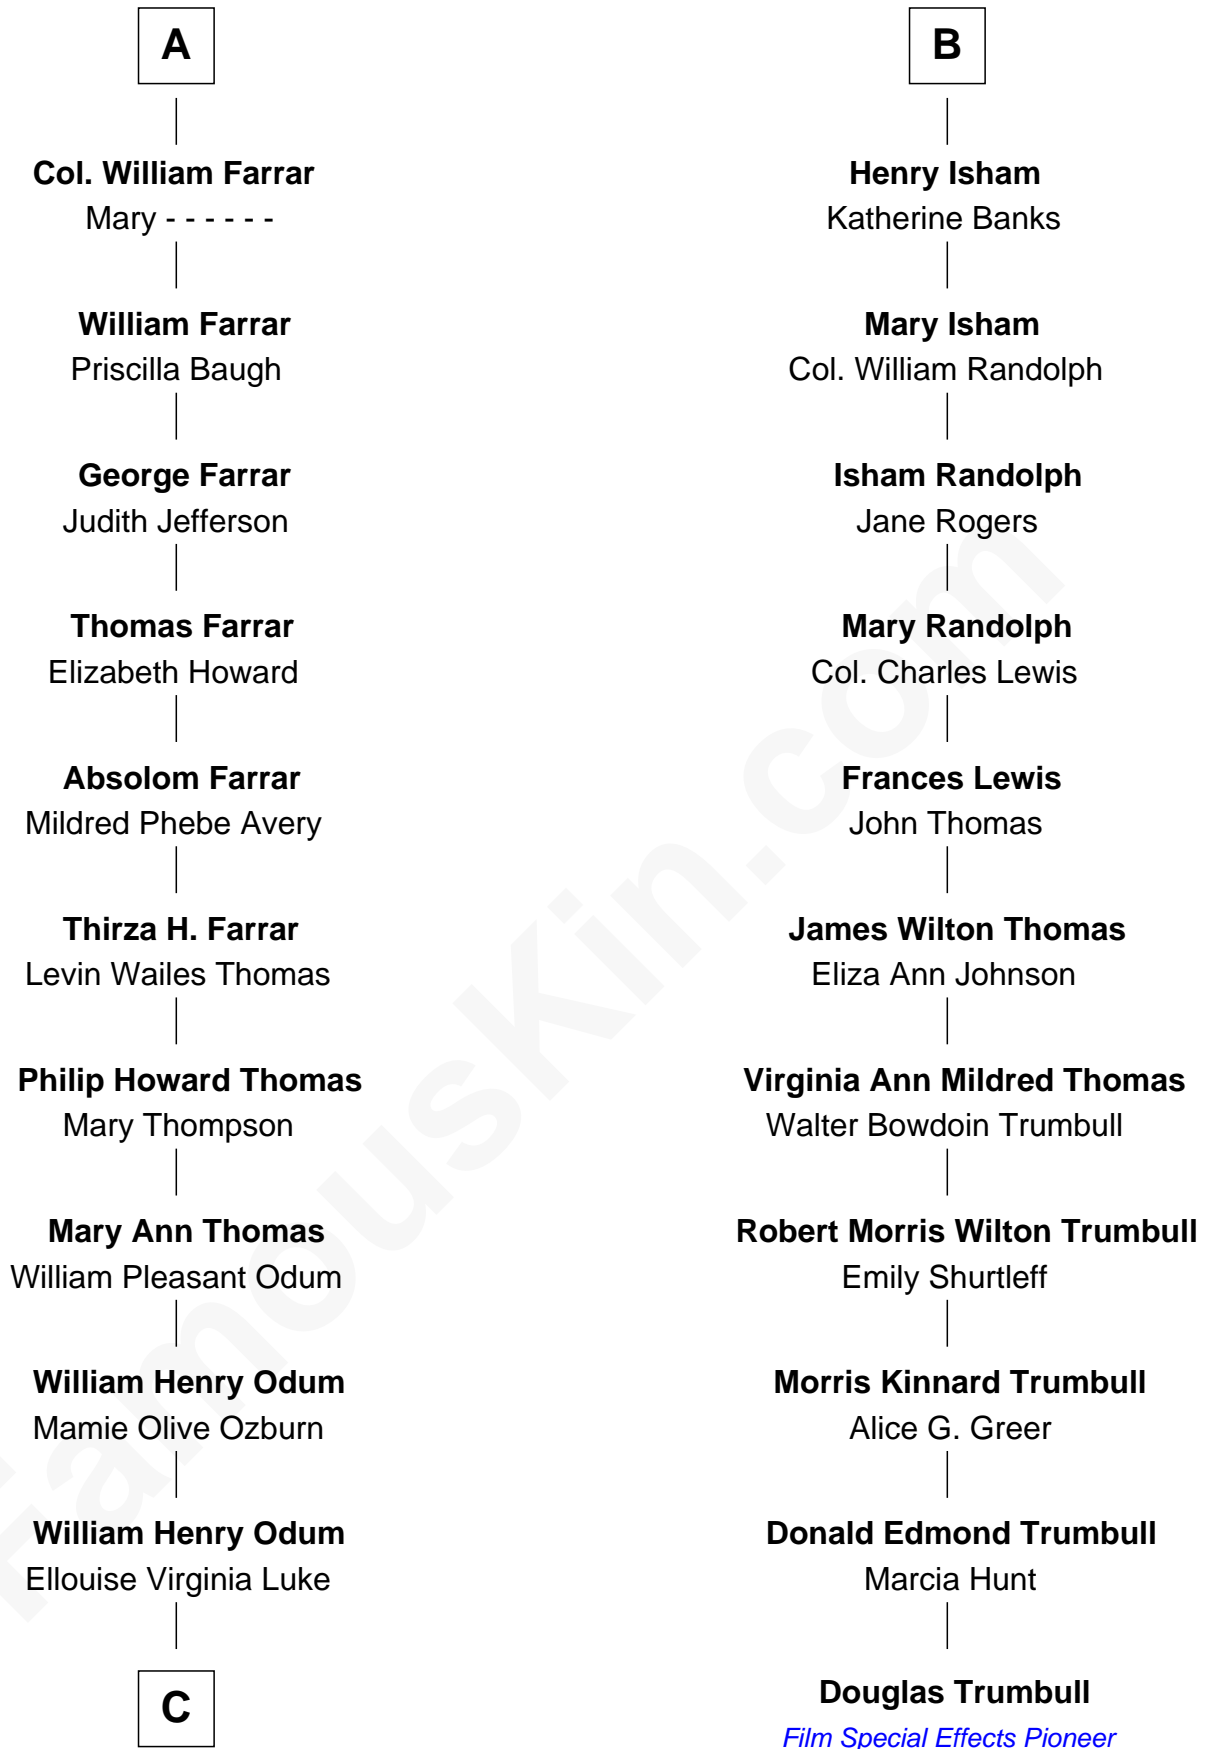

# FamousKin.com Relationship Chart of

**Elle Fanning**

*TV and Movie Actress*

17th cousin 2 times removed of

**Douglas Trumbull**

*Film Special Effects Pioneer*

**Sir Roger Wentworth**

Margery Despencer

**William Kelke**

Thomasine Skerne

**Cecily Kelke**

John Farrar

**William Farrar**

Cecily - - - - -

**A**

**Margaret Wentworth**

Sir John Borlase

**Anne Borlase**

Sir Euseby Isham

**William Isham**

Mary Brett

**B**

**C**

—  
**Mary Jane Odum**  
Richard Cameron Arrington