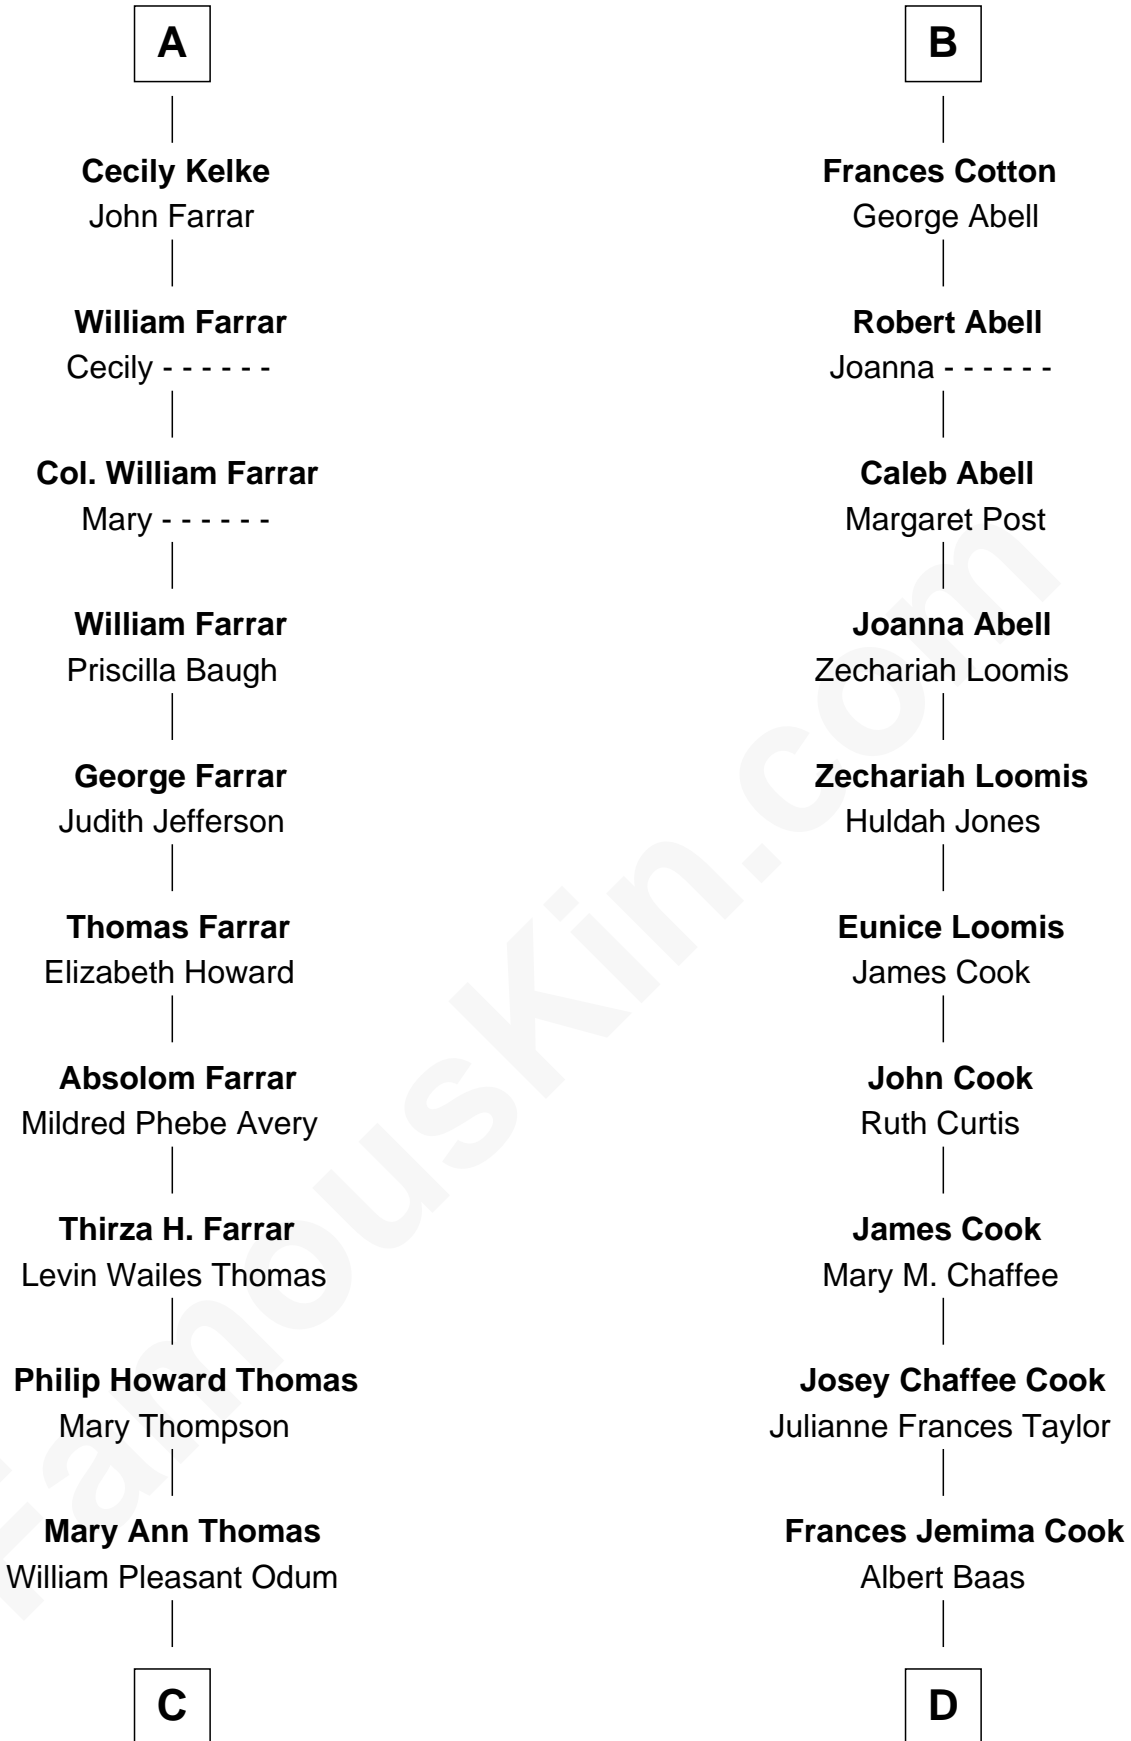

# FamousKin.com Relationship Chart of

**Elle Fanning**

*TV and Movie Actress*

19th cousin 2 times removed of

**Amber Stevens West**

*TV and Movie Actress*

**Sir Philip le Despencer**

Elizabeth - - - - -

**Sir Philip le Despencer**

Elizabeth de Tibetot

**Margery Despencer**

Sir Roger Wentworth

**Sir Philip Wentworth**

Mary Clifford

**Elizabeth Wentworth**

Sir Martin de la See

**Elizabeth de la See**

Roger Kelke

**Christopher Kelke**

Isabel Girlington

**William Kelke**

Thomasine Skerne

**A**

**Alice le Despenser**

John Cotton

**Sir George Cotton**

Mary Onley

**Richard Cotton**

Mary Mainwaring

**B**

**C**

**William Henry Odum**  
Mamie Olive Ozburn