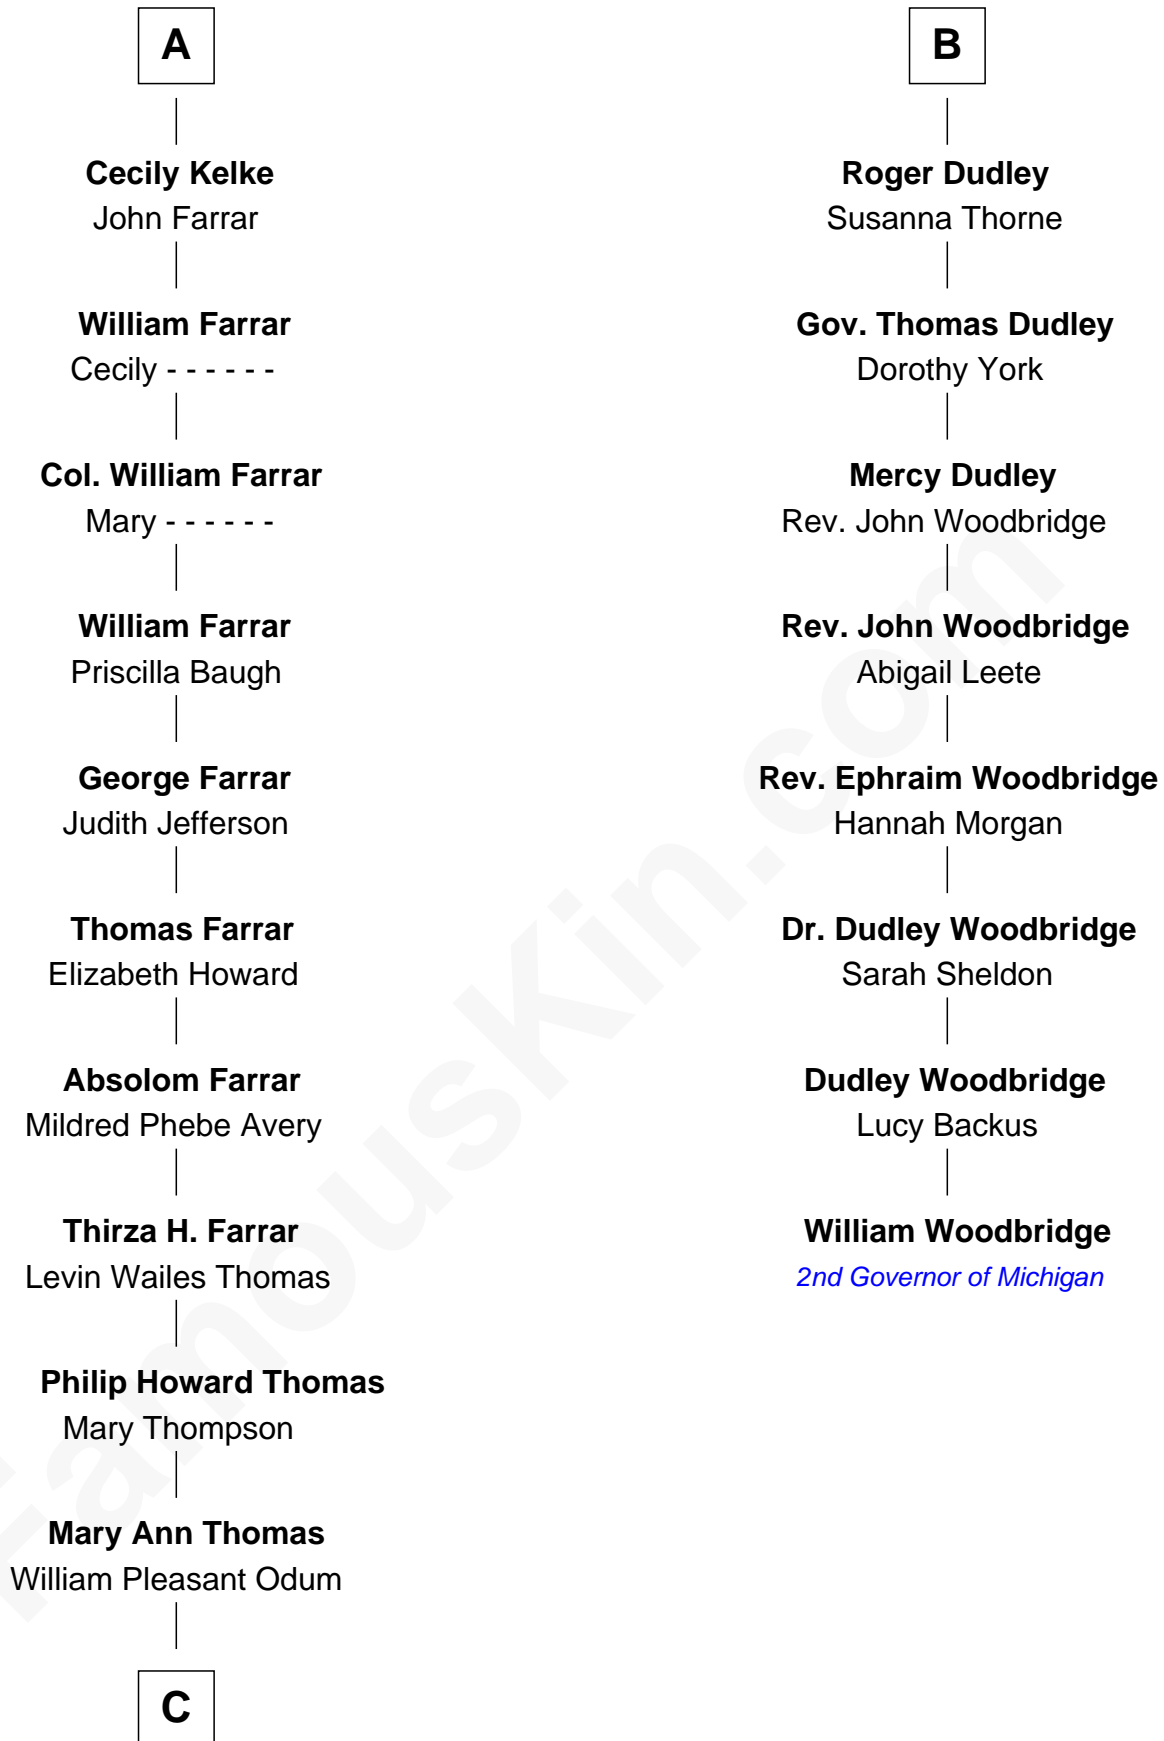

FamousKin.com Relationship Chart of

Elle Fanning

TV and Movie Actress

14th cousin 7 times removed of

William Woodbridge

2nd Governor of Michigan

Sir Philip le Despencer

Elizabeth - - - - -

Sir Philip le Despencer

Elizabeth de Tibetot

Margery Despencer

Sir Roger Wentworth

Sir Philip Wentworth

Mary Clifford

Elizabeth Wentworth

Sir Martin de la See

Elizabeth de la See

Roger Kelke

Christopher Kelke

Isabel Girlington

William Kelke

Thomasine Skerne

A

Alice le Despenser

Cecily Willoughby

Sir John Sutton

Cecily Grey

Sir Henry Dudley

- - - - - Ashton

Probable

B

C