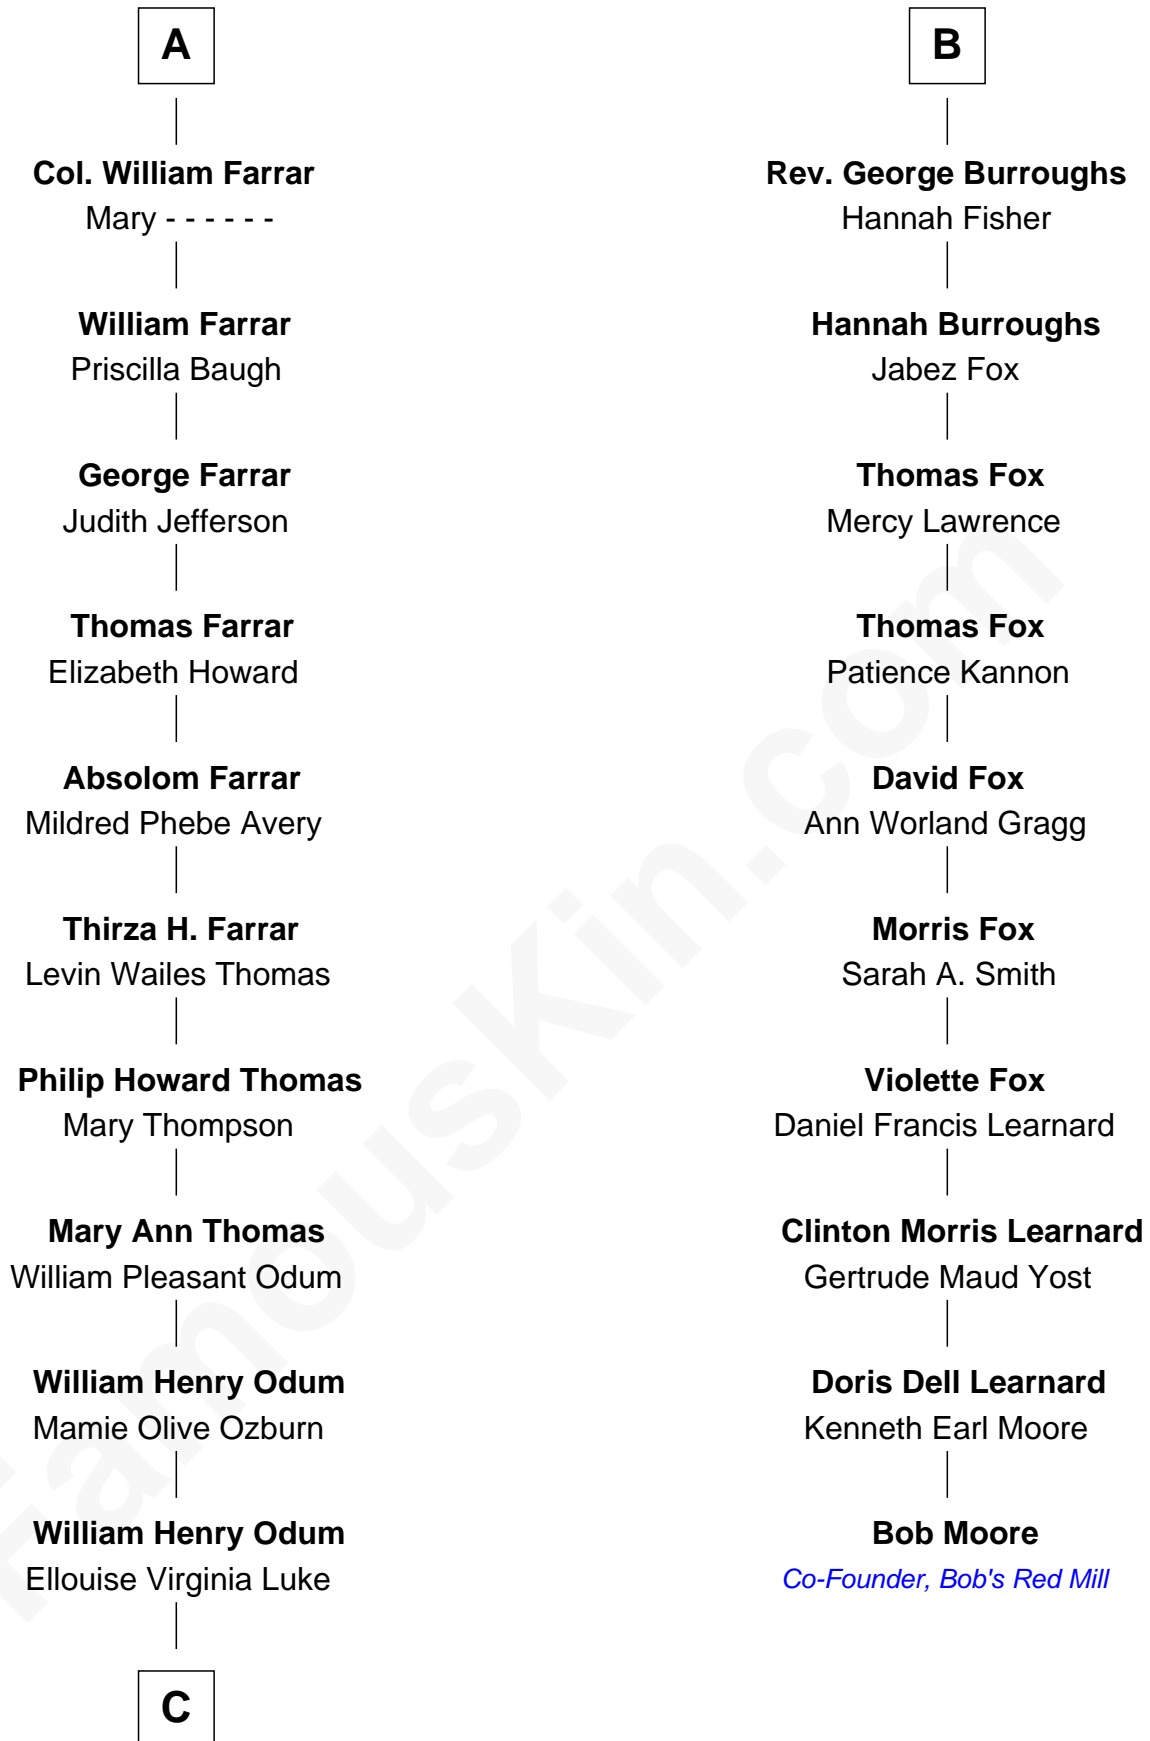

FamousKin.com Relationship Chart of

Elle Fanning

TV and Movie Actress

16th cousin 3 times removed of

Bob Moore

Co-Founder, Bob's Red Mill

Sir Roger Wentworth

Margery Despencer

Sir Philip Wentworth

Mary Clifford

Elizabeth Wentworth

Sir Martin de la See

Elizabeth de la See

Roger Kelke

Christopher Kelke

Isabel Girlington

William Kelke

Thomasine Skerne

Cecily Kelke

John Farrar

William Farrar

Cecily - - - - -

A

Henry Wentworth

Thomas Burrough

Rev. George Burrough

Frances Sparrow

Nathaniel Burrough

Rebecca Stiles

B

C

—
Mary Jane Odum
Richard Cameron Arrington