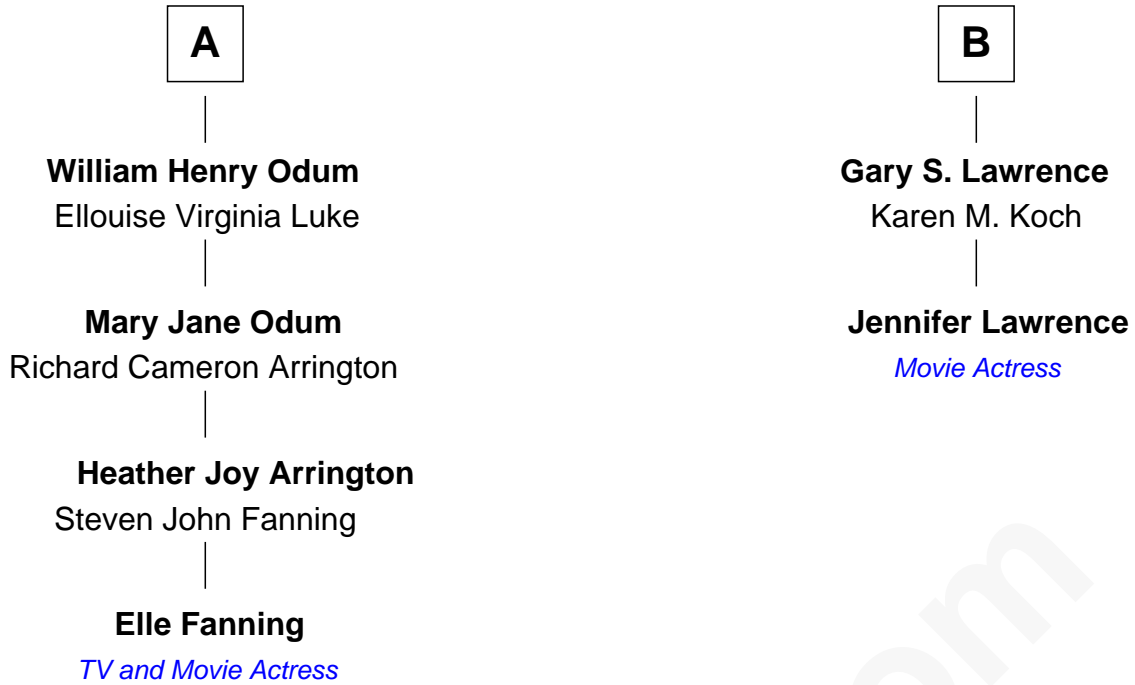

# FamousKin.com Relationship Chart of

**Elle Fanning**

*TV and Movie Actress*

8th cousin 2 times removed of

**Jennifer Lawrence**

*Movie Actress*

**Thomas Jefferson**

Mary Field

Mary Frances Robertson

**John Robertson Jefferson**

Elizabeth Broome

Probable

**Nancy Ann Jefferson**

Samuel L. Steger

**William R. Steger**

Sarah Agee

**Samuel Jefferson Steger**

Ida Louisa O'Banion

**Bessie Steger**

Francis Marion Lawrence

**David V. Lawrence**

Doris Shrader

**B**

FamousKin.com