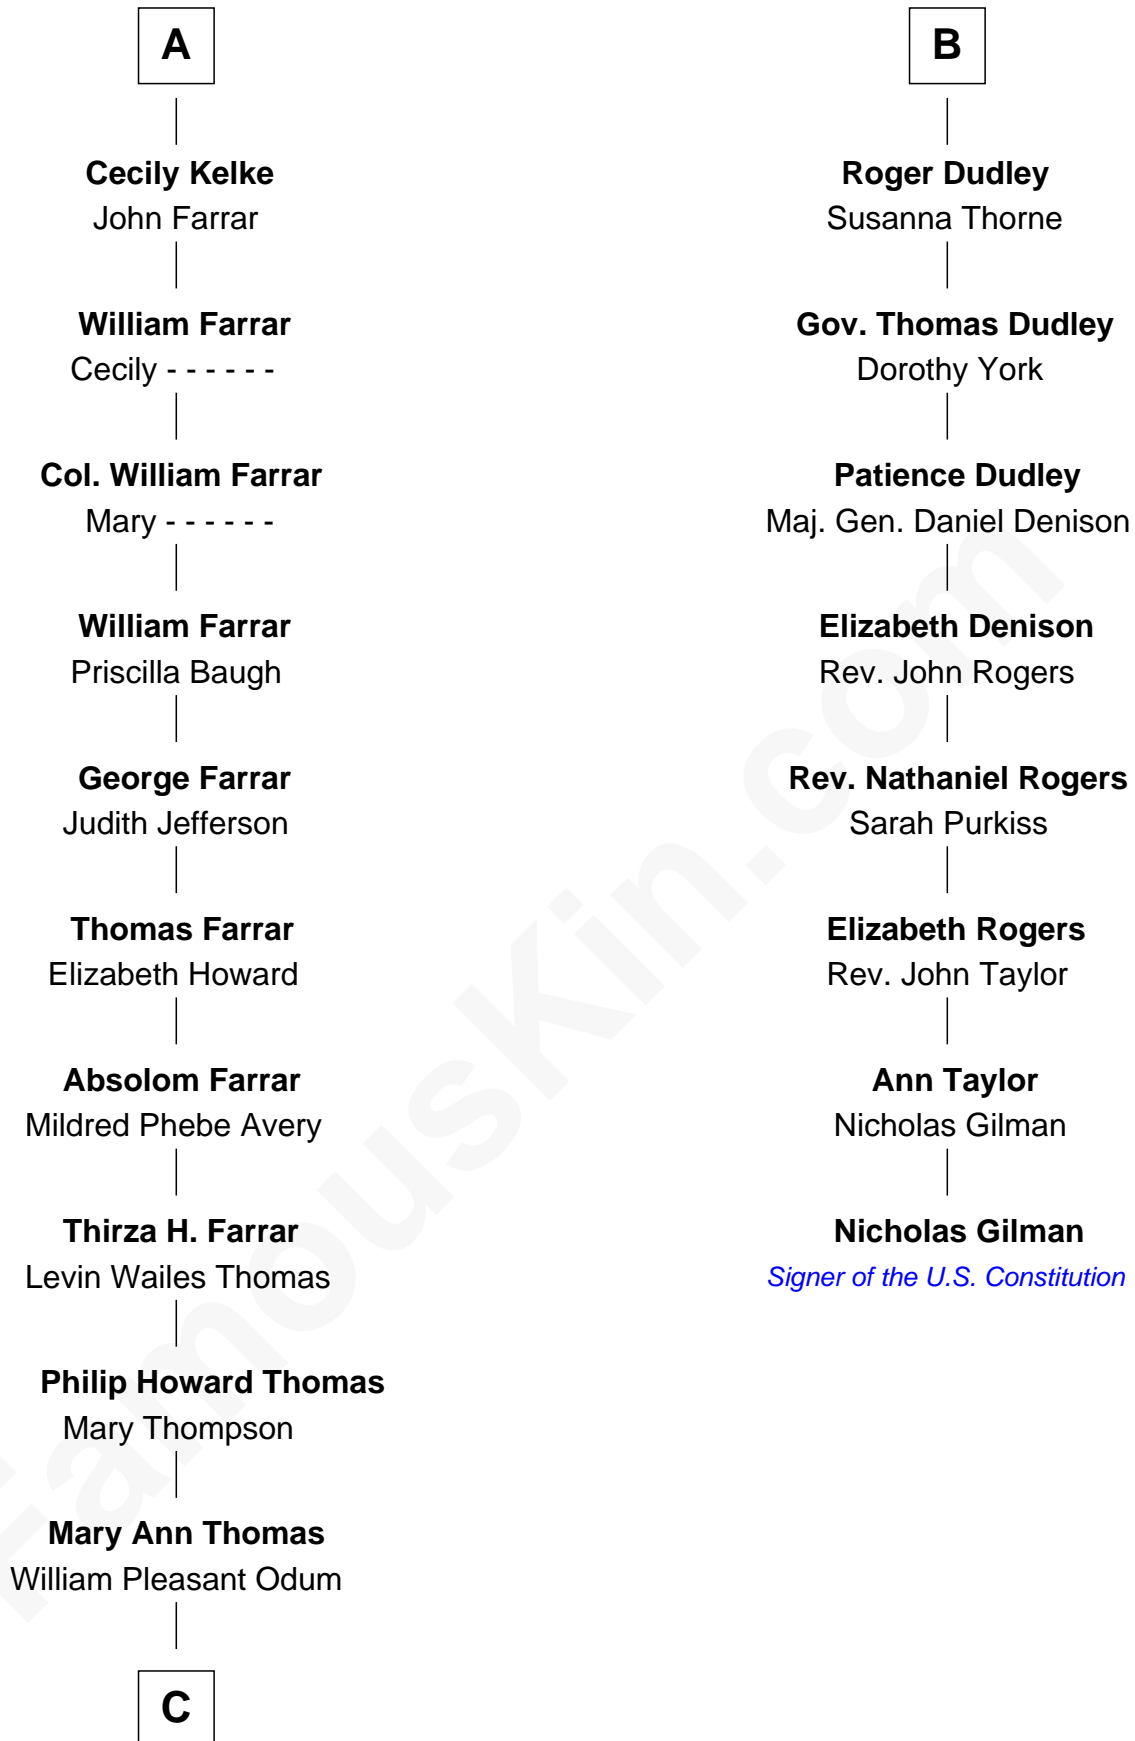

# FamousKin.com Relationship Chart of

**Elle Fanning**

*TV and Movie Actress*

14th cousin 7 times removed of

**Nicholas Gilman**

*Signer of the U.S. Constitution*

**Sir Philip le Despencer**

Elizabeth - - - - -

**Sir Philip le Despencer**

Elizabeth de Tibetot

**Margery Despencer**

Sir Roger Wentworth

**Sir Philip Wentworth**

Mary Clifford

**Elizabeth Wentworth**

Sir Martin de la See

**Elizabeth de la See**

Roger Kelke

**Christopher Kelke**

Isabel Girlington

**William Kelke**

Thomasine Skerne

**A**

**Alice le Despenser**

Cecily Willoughby

**Sir John Sutton**

Cecily Grey

**Sir Henry Dudley**

- - - - - Ashton

Probable

**B**

**C**