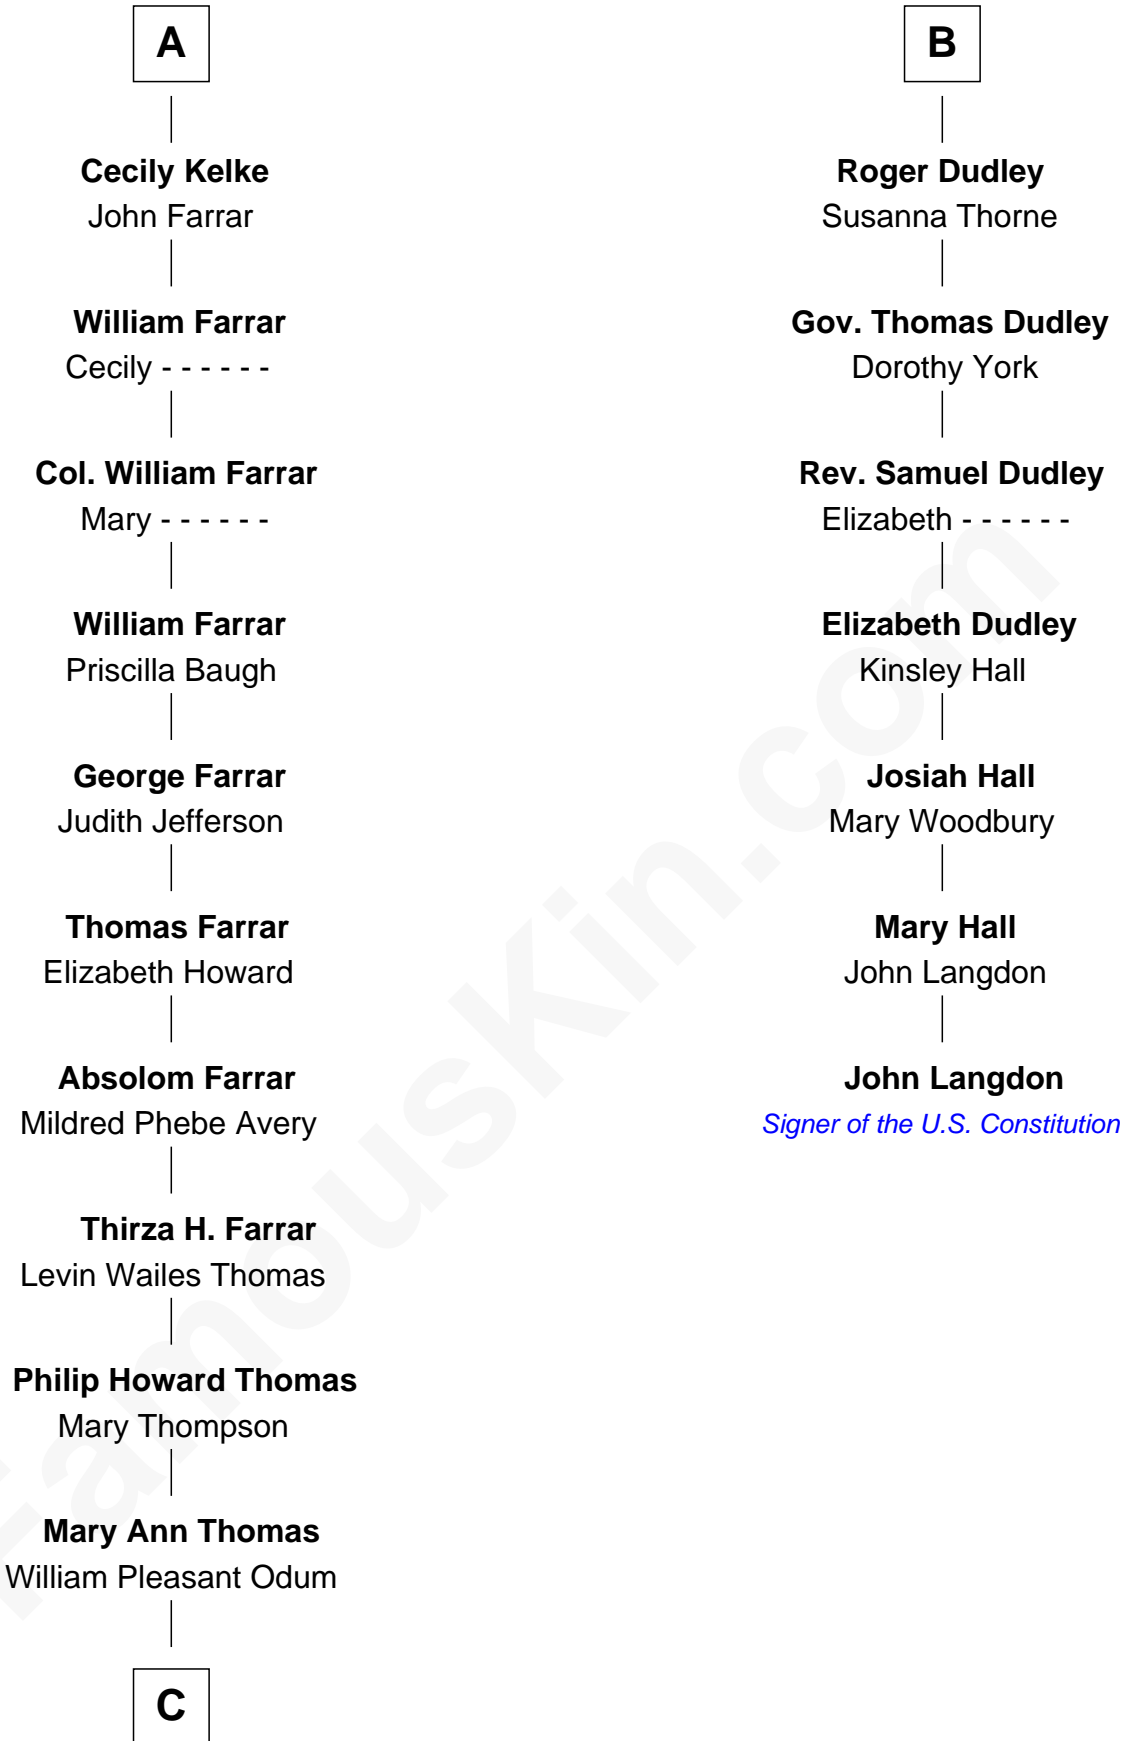

FamousKin.com Relationship Chart of

Elle Fanning

TV and Movie Actress

13th cousin 8 times removed of

John Langdon

Signer of the U.S. Constitution

Sir Philip le Despencer

Elizabeth - - - - -

Sir Philip le Despencer

Elizabeth de Tibetot

Margery Despencer

Sir Roger Wentworth

Sir Philip Wentworth

Mary Clifford

Elizabeth Wentworth

Sir Martin de la See

Cecily Willoughby

Sir John Sutton

Cecily Grey

Sir Henry Dudley

- - - - - Ashton

Probable

B

C