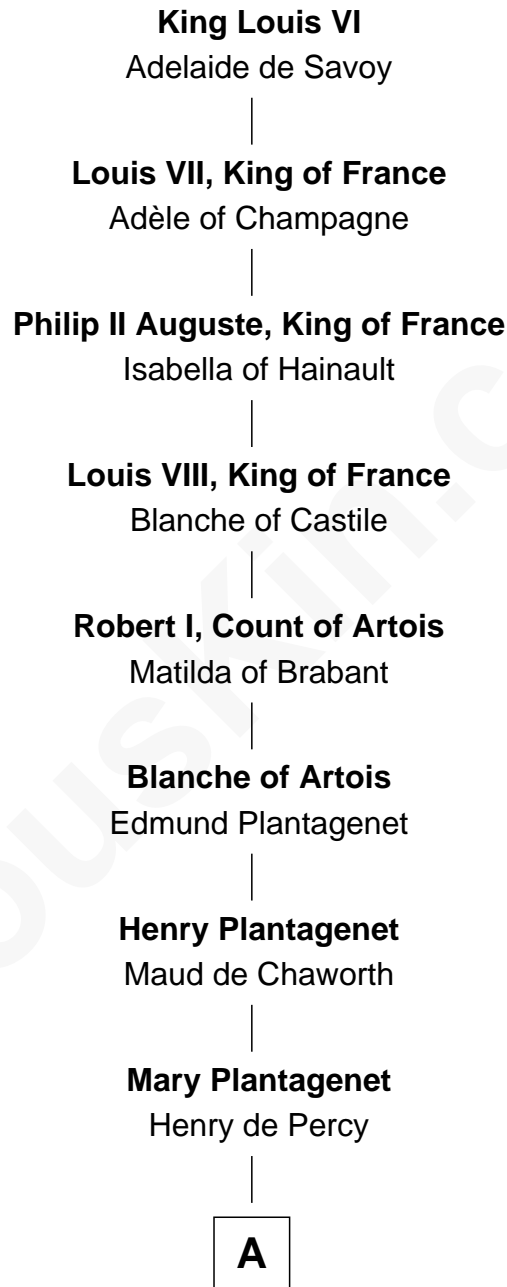

FamousKin.com Relationship Chart of

Elle Fanning

TV and Movie Actress

28th Great-granddaughter of

King Louis VI

King of France

A

Sir Henry Percy
Margaret de Neville

William Kelke
Thomasine Skerne

Cecily Kelke
John Farrar

William Farrar
Cecily - - - - -

B

B

Col. William Farrar

Mary - - - - -

William Farrar