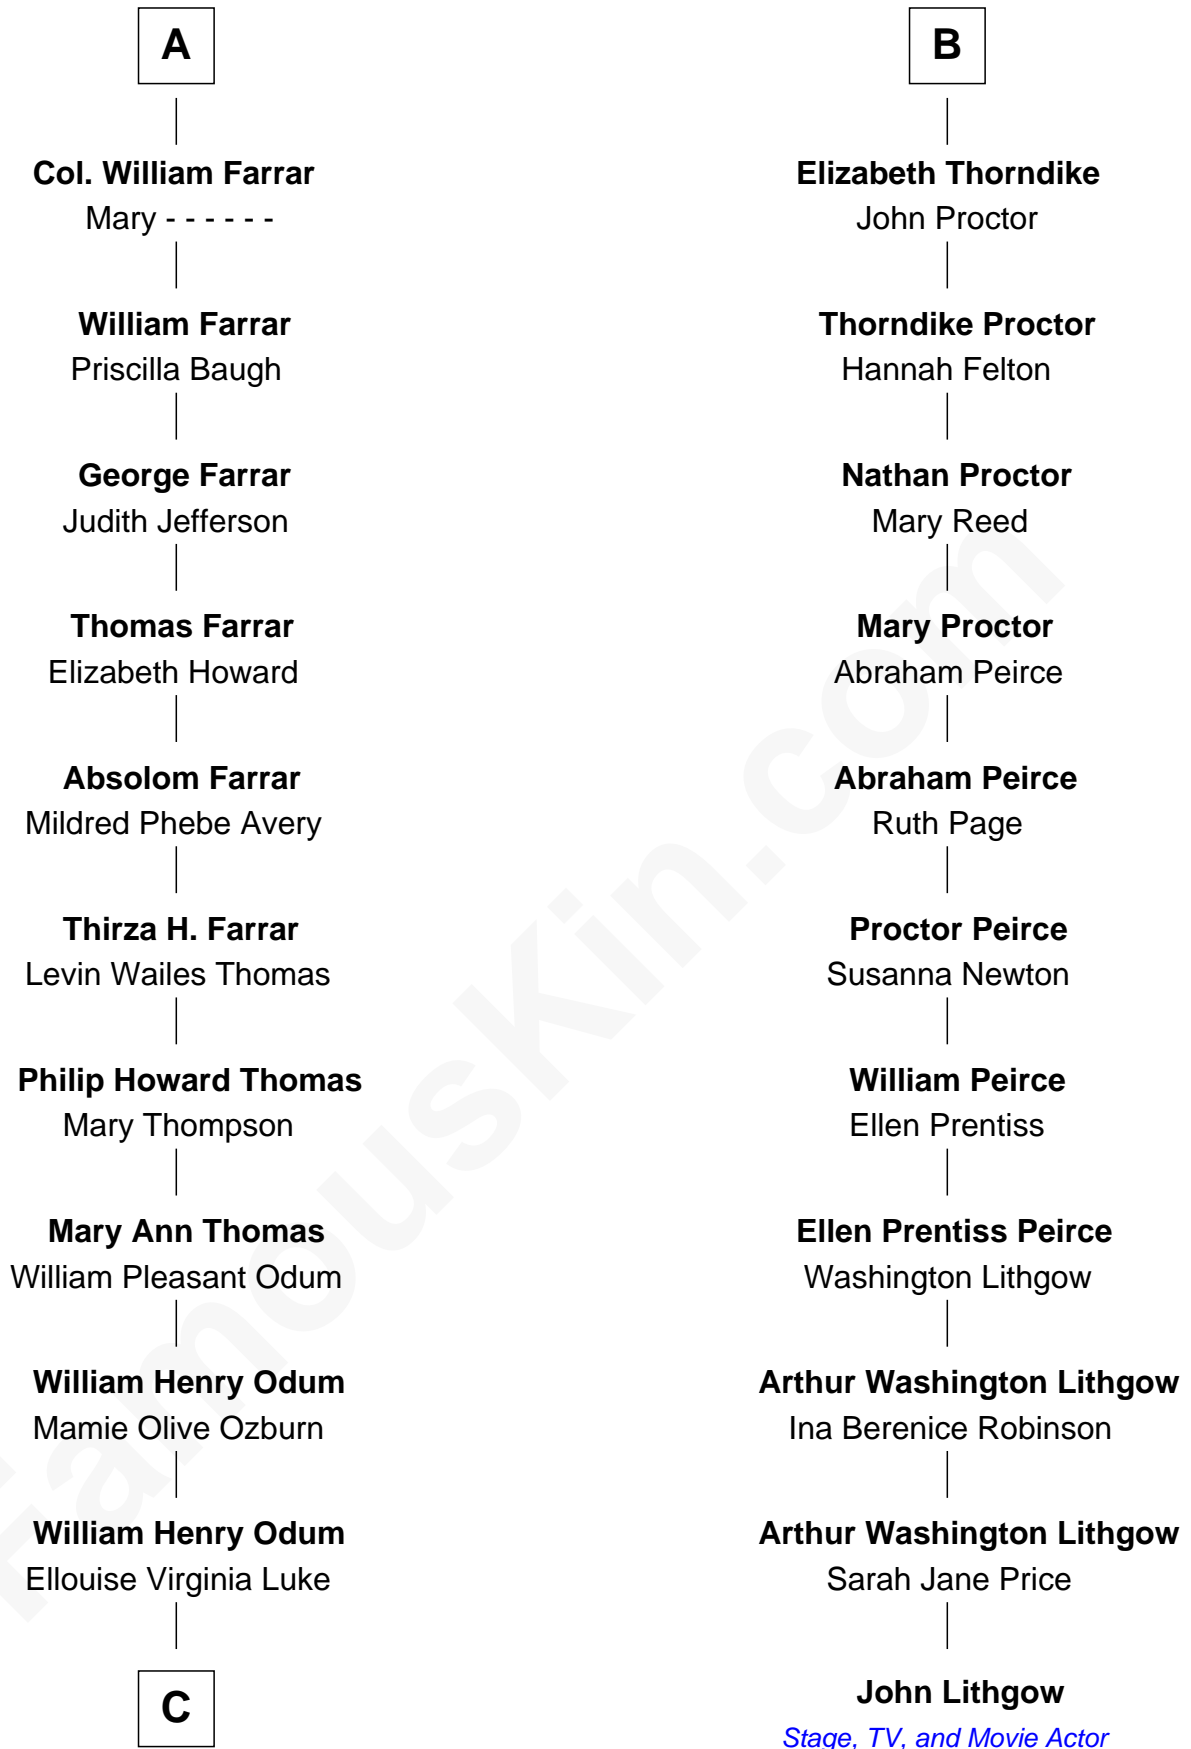

# FamousKin.com Relationship Chart of

**Elle Fanning**

*TV and Movie Actress*

17th cousin 2 times removed of

**John Lithgow**

*Stage, TV, and Movie Actor*

**Sir Roger Wentworth**

Margery Despencer

**William Kelke**

Thomasine Skerne

**Cecily Kelke**

John Farrar

**William Farrar**

Cecily - - - - -

**A**

**Henry Wentworth**

Elizabeth Howard

**Margery Wentworth**

Sir William Waldegrave

**Dorothy Waldegrave**

Sir John Spring

**Frances Spring**

Edmund Wright

**Mary Wright**

William Derehaugh

**Anne Derehaugh**

John Stratton

**Elizabeth Stratton**

John Thorndike

**B**

**C**

—  
**Mary Jane Odum**  
Richard Cameron Arrington