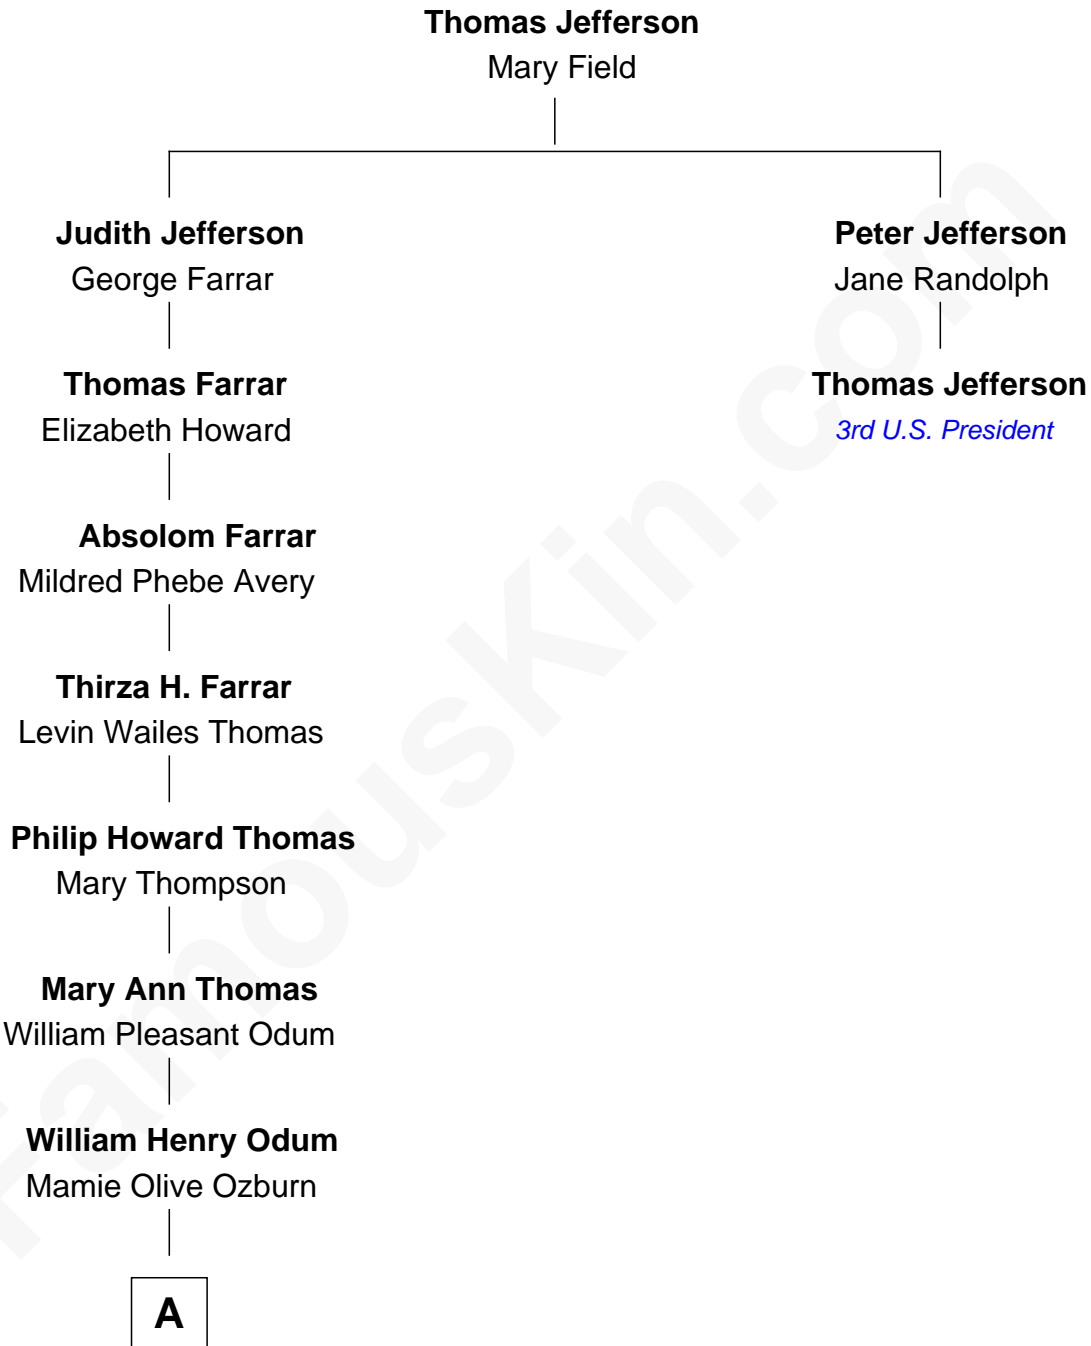

FamousKin.com Relationship Chart of

Elle Fanning

TV and Movie Actress

1st cousin 9 times removed of

Thomas Jefferson

3rd U.S. President and Signer of the Declaration of Independence

A

—
William Henry Odum

Ellouise Virginia Luke

—
Mary Jane Odum

Richard Cameron Arrington

—
Heather Joy Arrington

Steven John Fanning

—
Elle Fanning

TV and Movie Actress

FamousKin.com