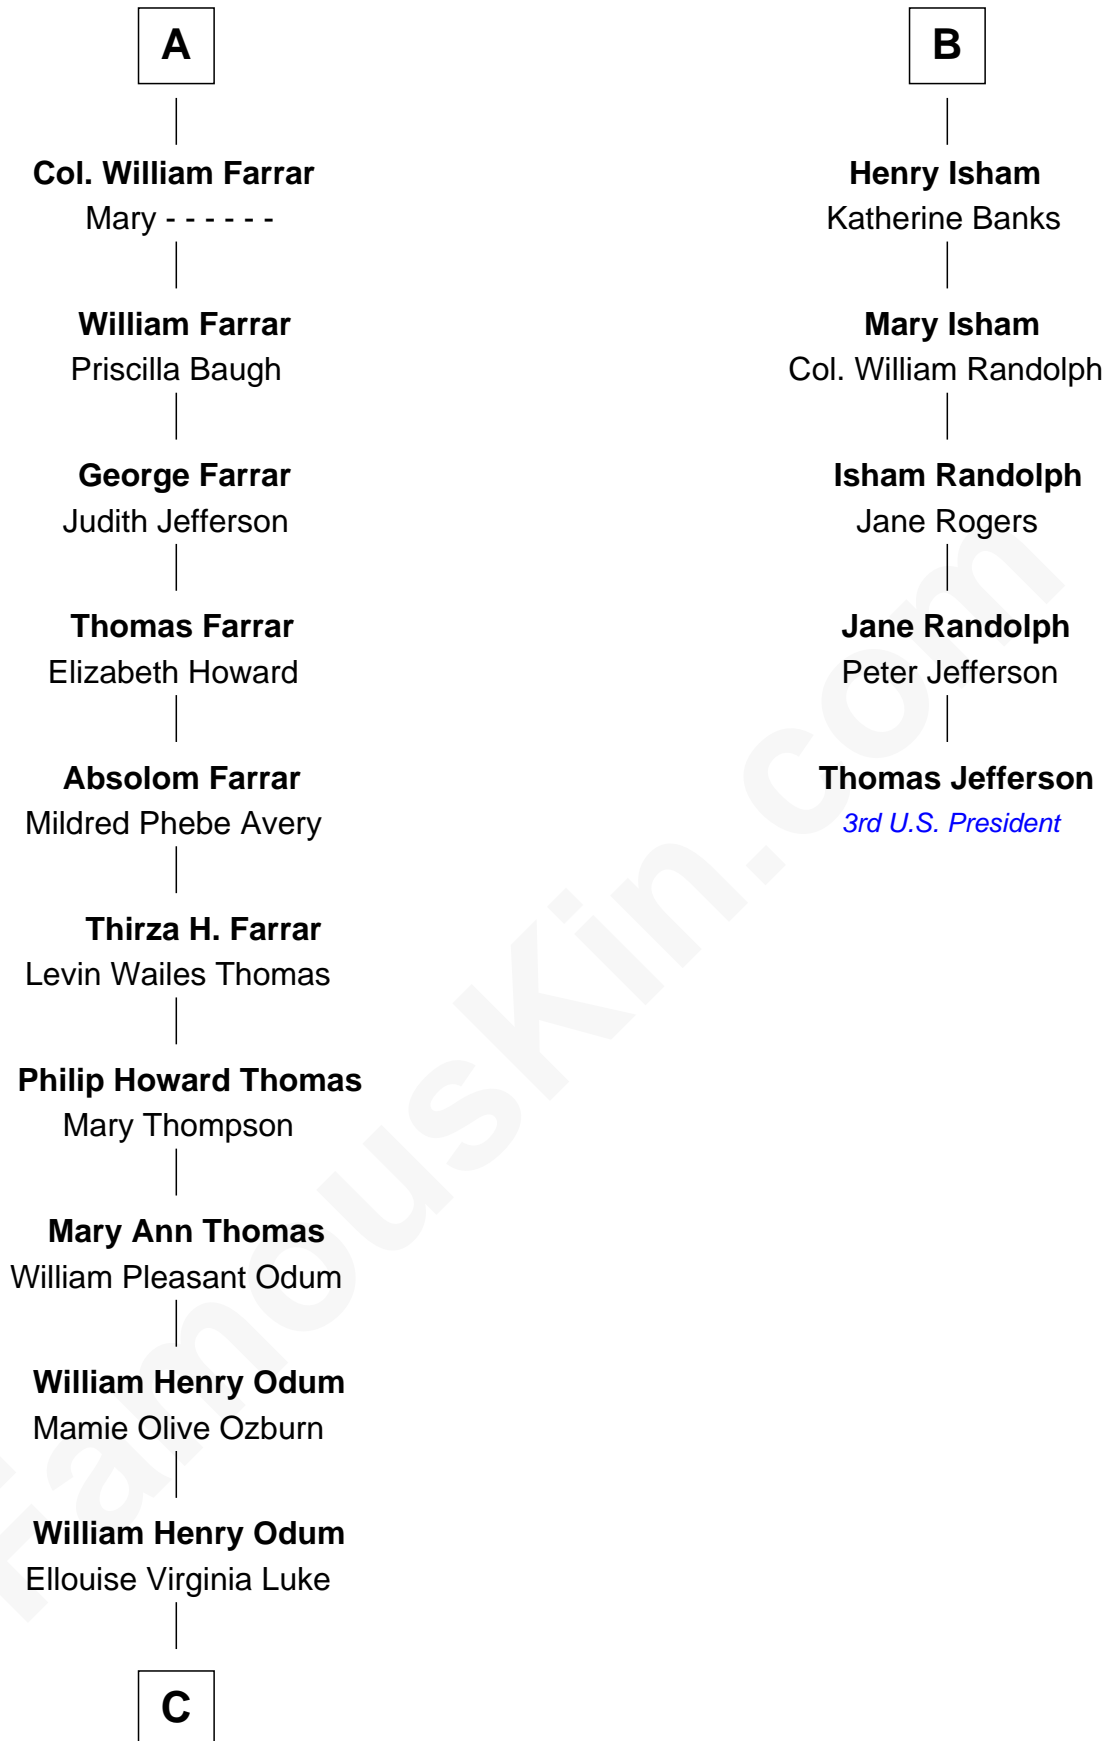

FamousKin.com Relationship Chart of

Elle Fanning

TV and Movie Actress

11th cousin 8 times removed of

Thomas Jefferson

3rd U.S. President and Signer of the Declaration of Independence

Sir Roger Wentworth

Margery Despencer

Sir Philip Wentworth

Mary Clifford

Elizabeth Wentworth

Sir Martin de la See

Elizabeth de la See

Roger Kelke

Christopher Kelke

Isabel Girlington

William Kelke

Thomasine Skerne

Cecily Kelke

John Farrar

William Farrar

Cecily - - - - -

A

Margaret Wentworth

Sir John Borlase

Anne Borlase

Sir Euseby Isham

William Isham

Mary Brett

B

C

—
Mary Jane Odum
Richard Cameron Arrington