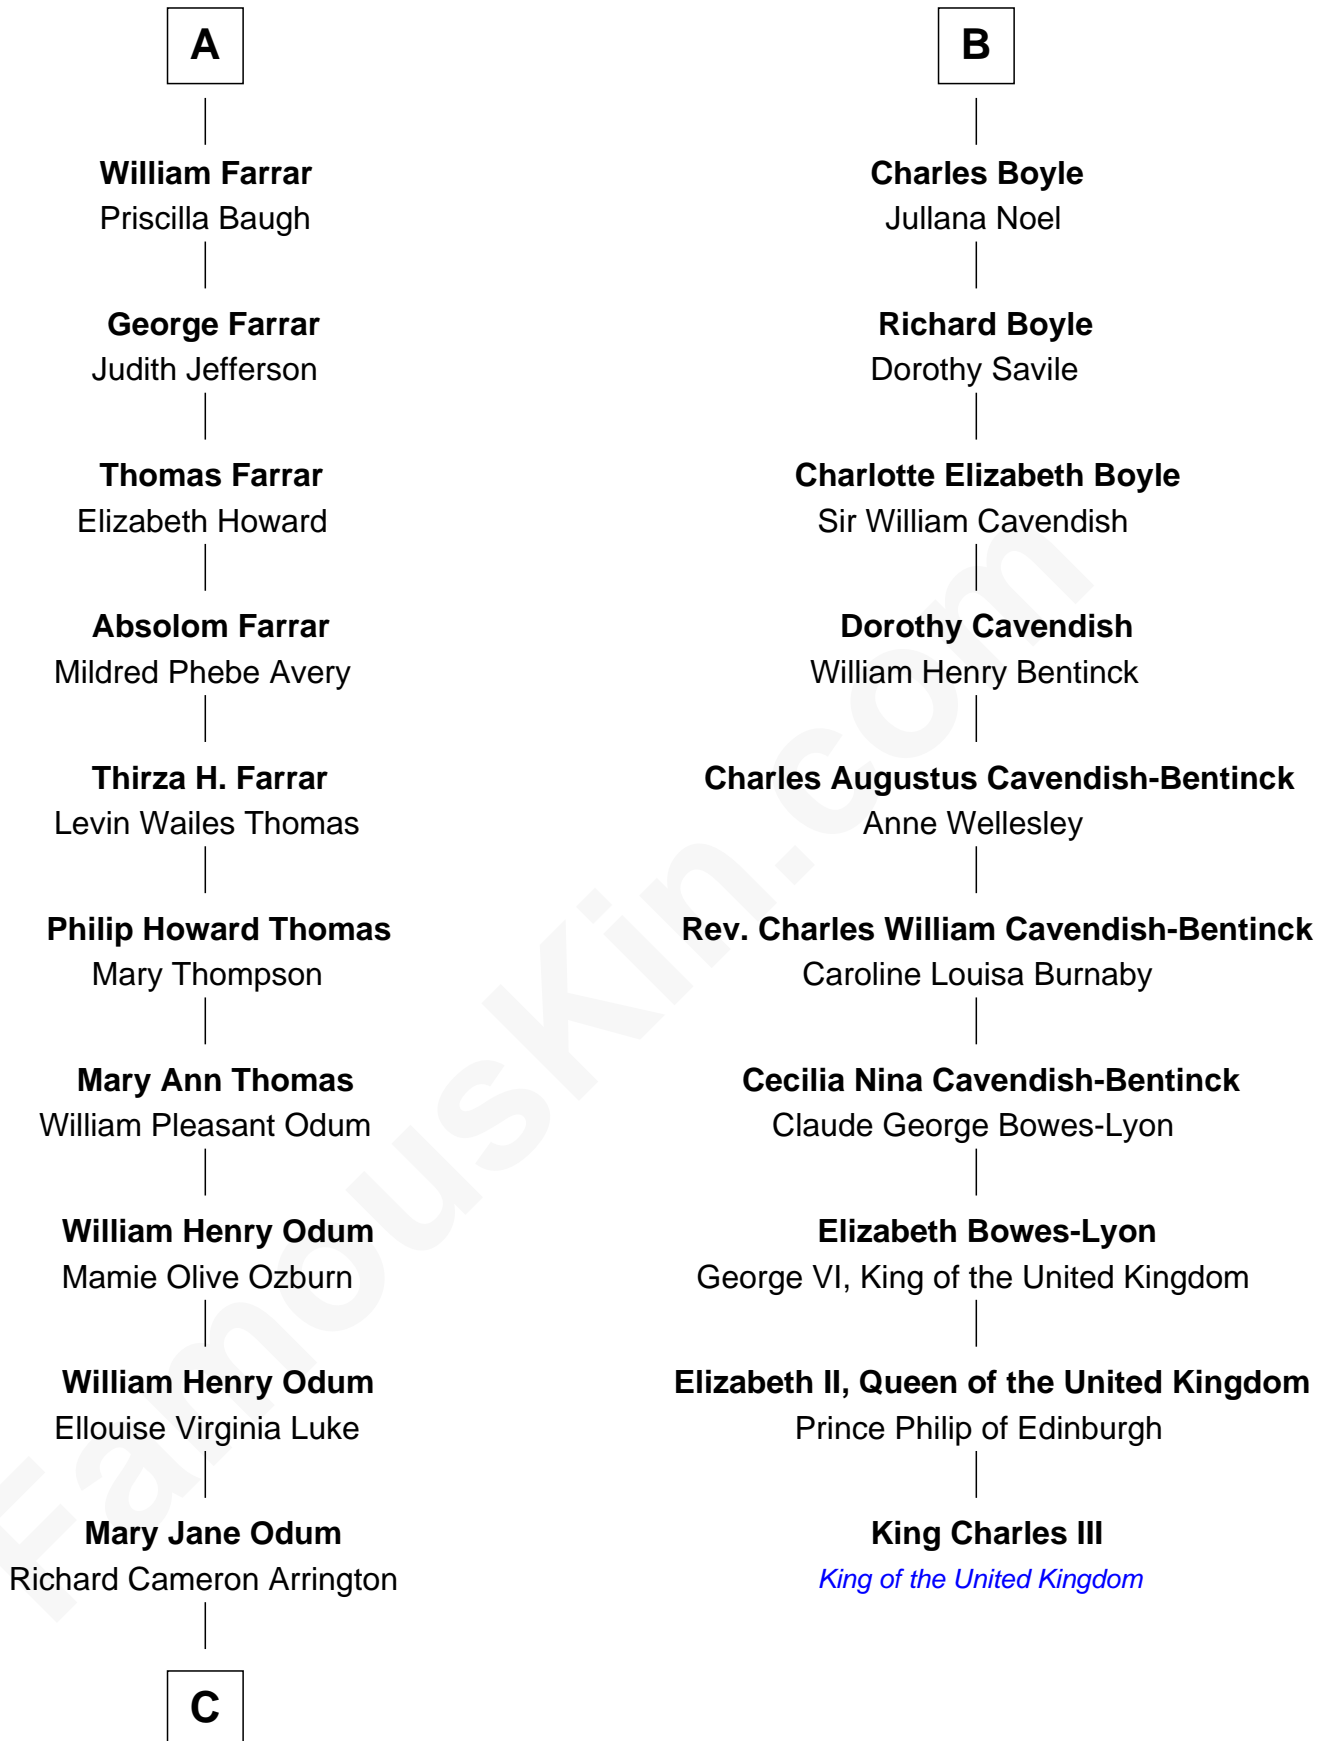

# FamousKin.com Relationship Chart of

**Elle Fanning**

*TV and Movie Actress*

16th cousin 2 times removed of

**King Charles III**

*King of the United Kingdom*

**Sir Philip Wentworth**

Mary Clifford

**Elizabeth Wentworth**

Sir Martin de la See

**Elizabeth de la See**

Roger Kelke

**Christopher Kelke**

Isabel Girlington

**William Kelke**

Thomasine Skerne

Anne Say

**Margery Wentworth**

Sir John Seymour

**Edward Seymour**

Anne Stanhope

**Edward Seymour**

Katherine Grey

**Edward Seymour**

Honora Rogers

**Sir William Seymour**

Frances Devereux

**Jane Seymour**

Charles Boyle

**B**

**C**

Heather Joy Arrington