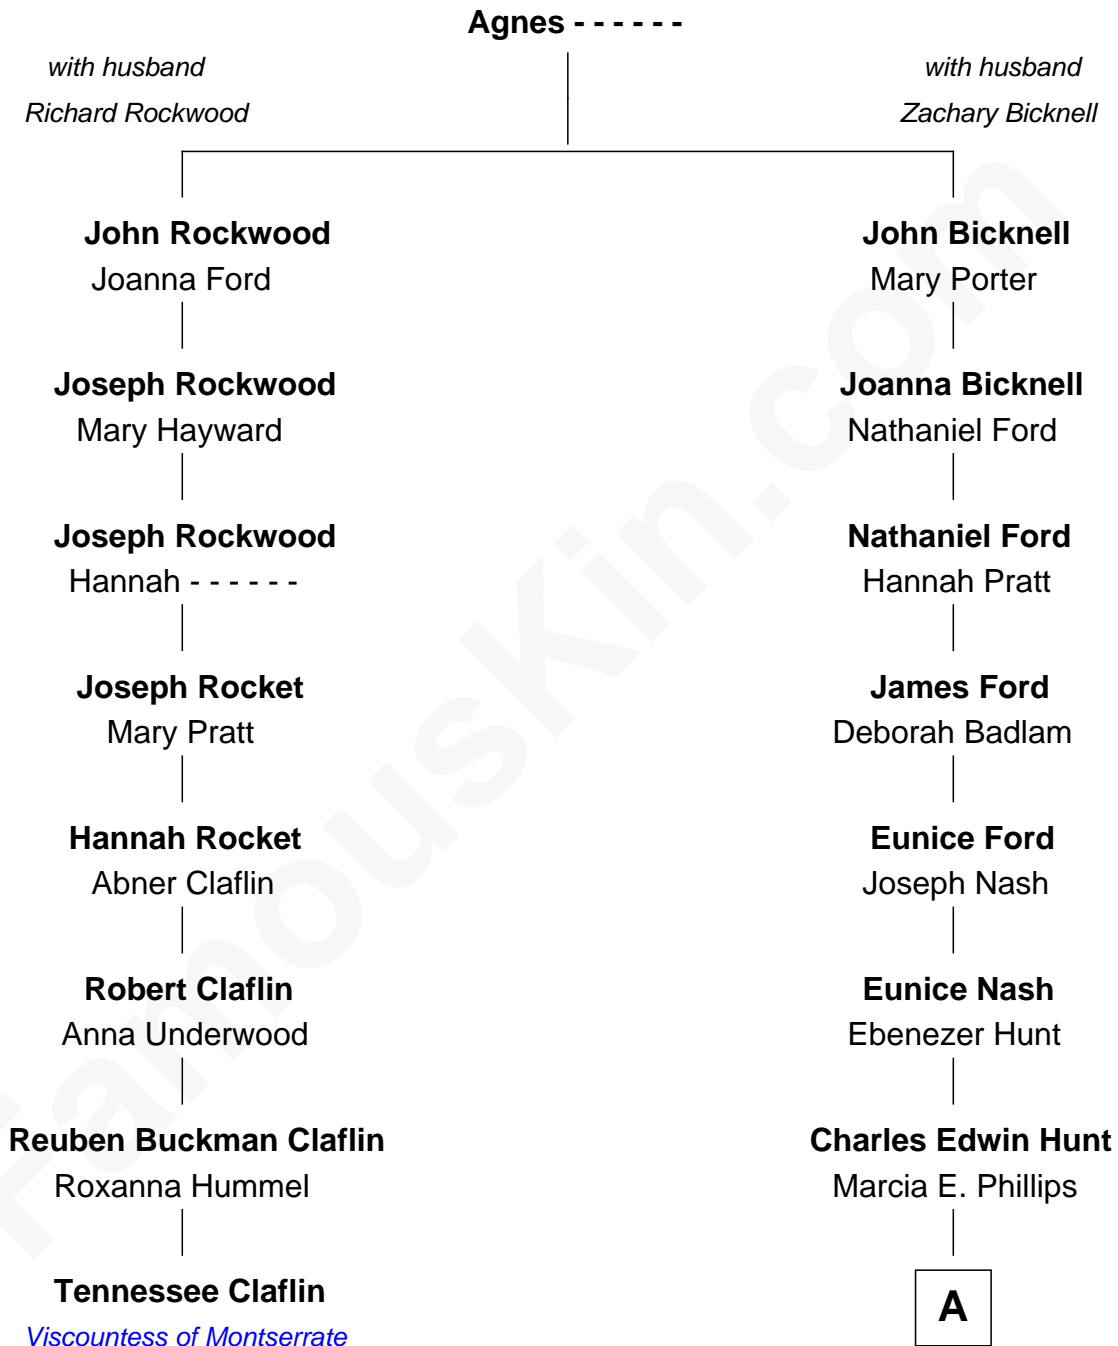

**FamousKin.com**  
**Relationship Chart of**  
**Tennessee Claflin**  
*Million Dollar Princess*

7th cousin 3 times removed of

**Linda Hunt**  
*TV and Movie Actress*

**A**

**Charles Phillips Hunt**

Ella Maria Read