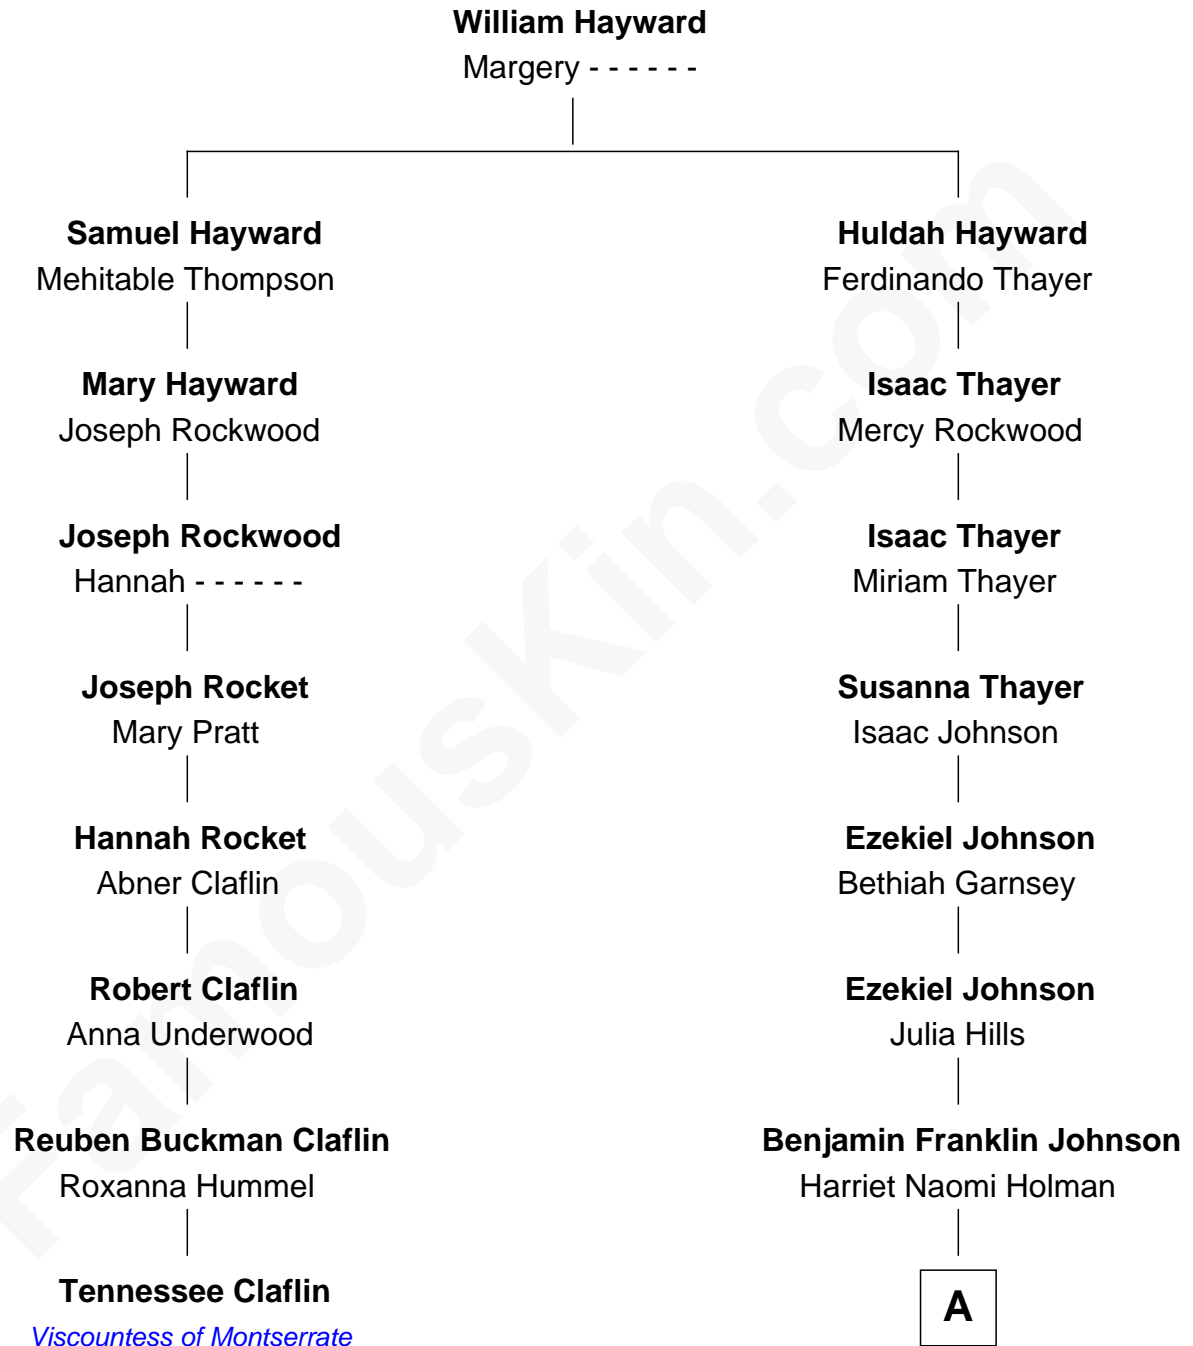

## Relationship Chart of

### Tennessee Claflin

*Million Dollar Princess*

7th cousin 4 times removed of

**Elizabeth Smart**  
*Founder of Elizabeth Smart Foundation*

A

**Seth Jedidiah Johnson**  
Polly Elizabeth Richmond

**Genevieve Johnson**  
Archibald Newel Pettit