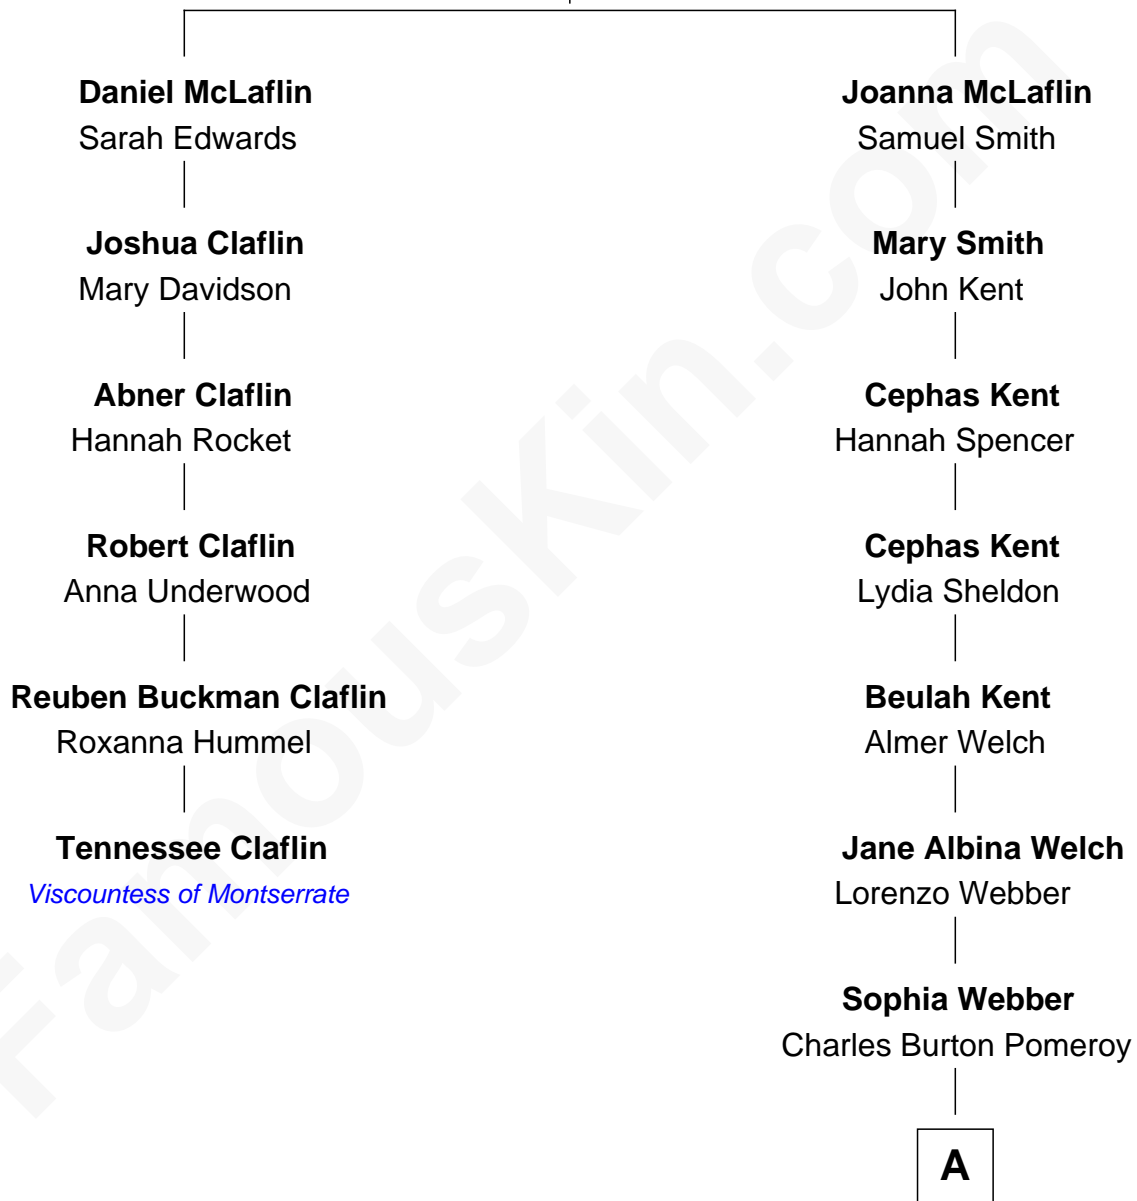

FamousKin.com

Relationship Chart of

Tennessee Claflin

Million Dollar Princess

5th cousin 4 times removed of

Brewster H. Shaw
NASA Astronaut

Robert McLafin
Joanna Warner

A

Adelle Pomeroy
John Thomas Shaw

Brewster Hopkinson Shaw
Leone Marguerite Lee

Brewster H. Shaw
NASA Astronaut

FamousKin.com