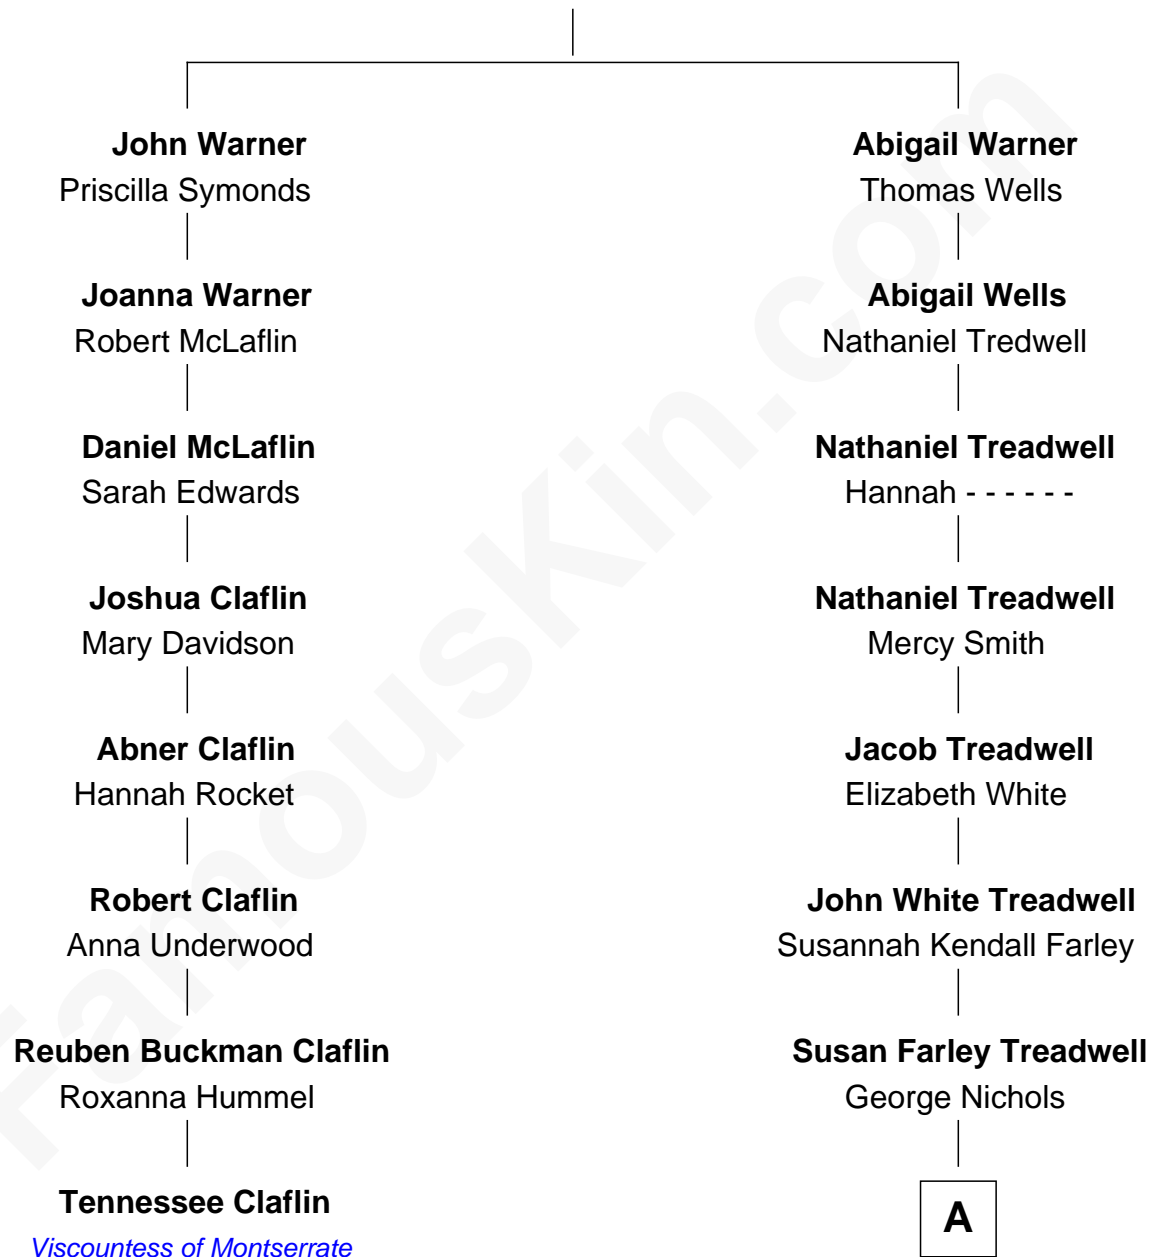

## Relationship Chart of

### Tennessee Claflin

*Million Dollar Princess*

7th cousin 3 times removed of

### Bill Weld

*68th Governor of Massachusetts*

**William Warner**

-----

**A**

|  
**John White Treadwell Nichols**

Mary Blake Slocum

|  
**John Treadwell Nichols**

Cornelia DuBois Floyd

|  
**Mary Blake Nichols**

David Weld

|  
**Bill Weld**

*68th Governor of Massachusetts*

FamousKin.com