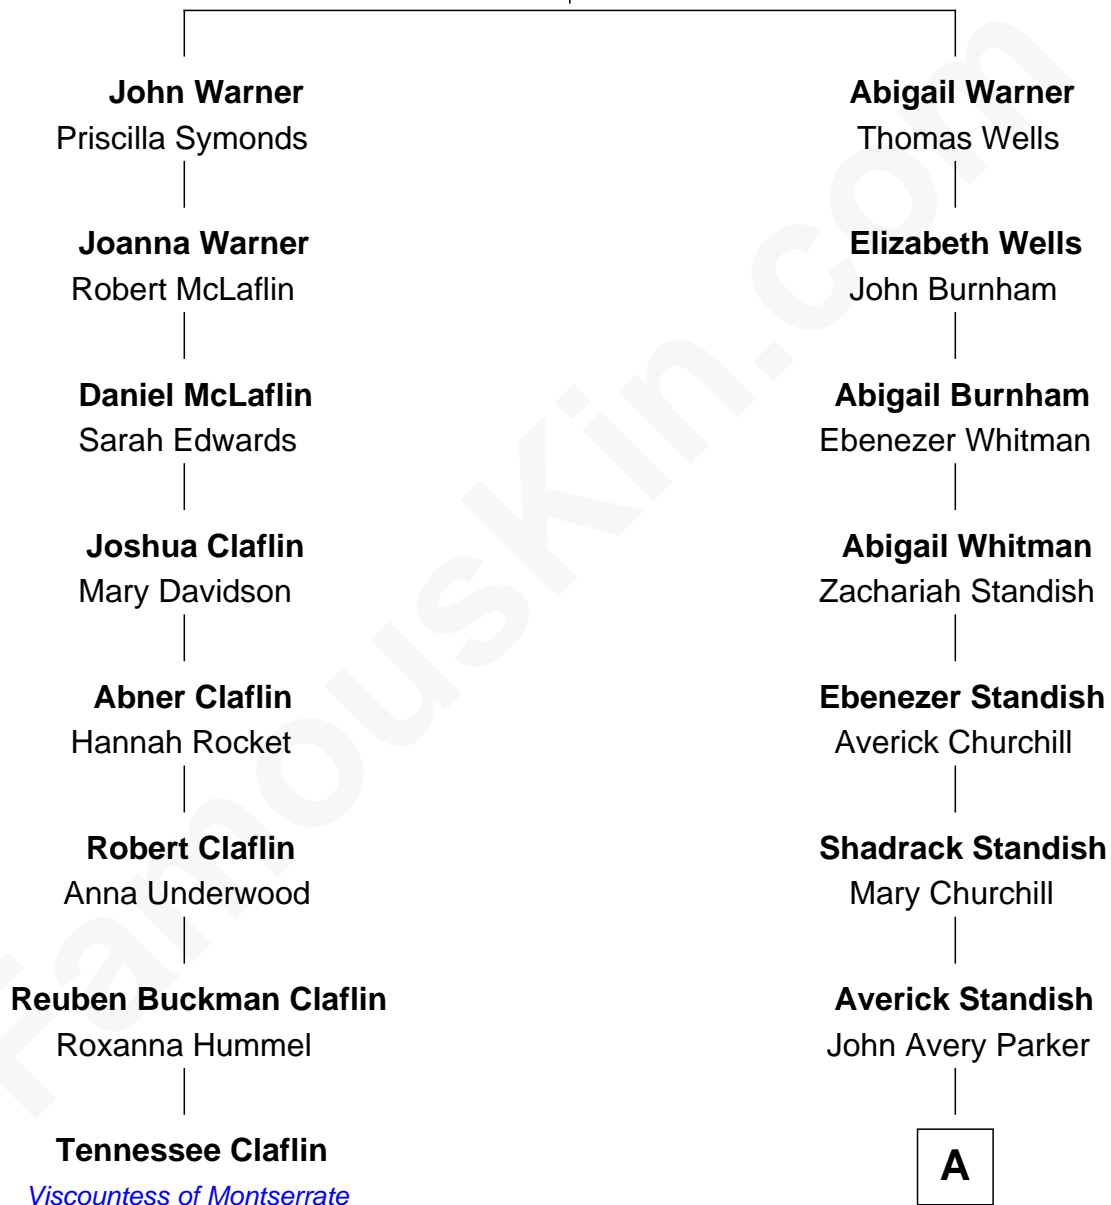

FamousKin.com
Relationship Chart of
Tennessee Claflin
Million Dollar Princess

7th cousin 4 times removed of

Tuesday Weld
TV and Movie Actress

William Warner

A

Ann Avery Parker

Thomas C. Lothrop

Sarah Williams Lothrop

George Parsons King

Sarah Lothrop King

Edward Motley Weld

Lothrop Motley Weld

Yosene Balfour Ker

Tuesday Weld

TV and Movie Actress

FamousKin.com