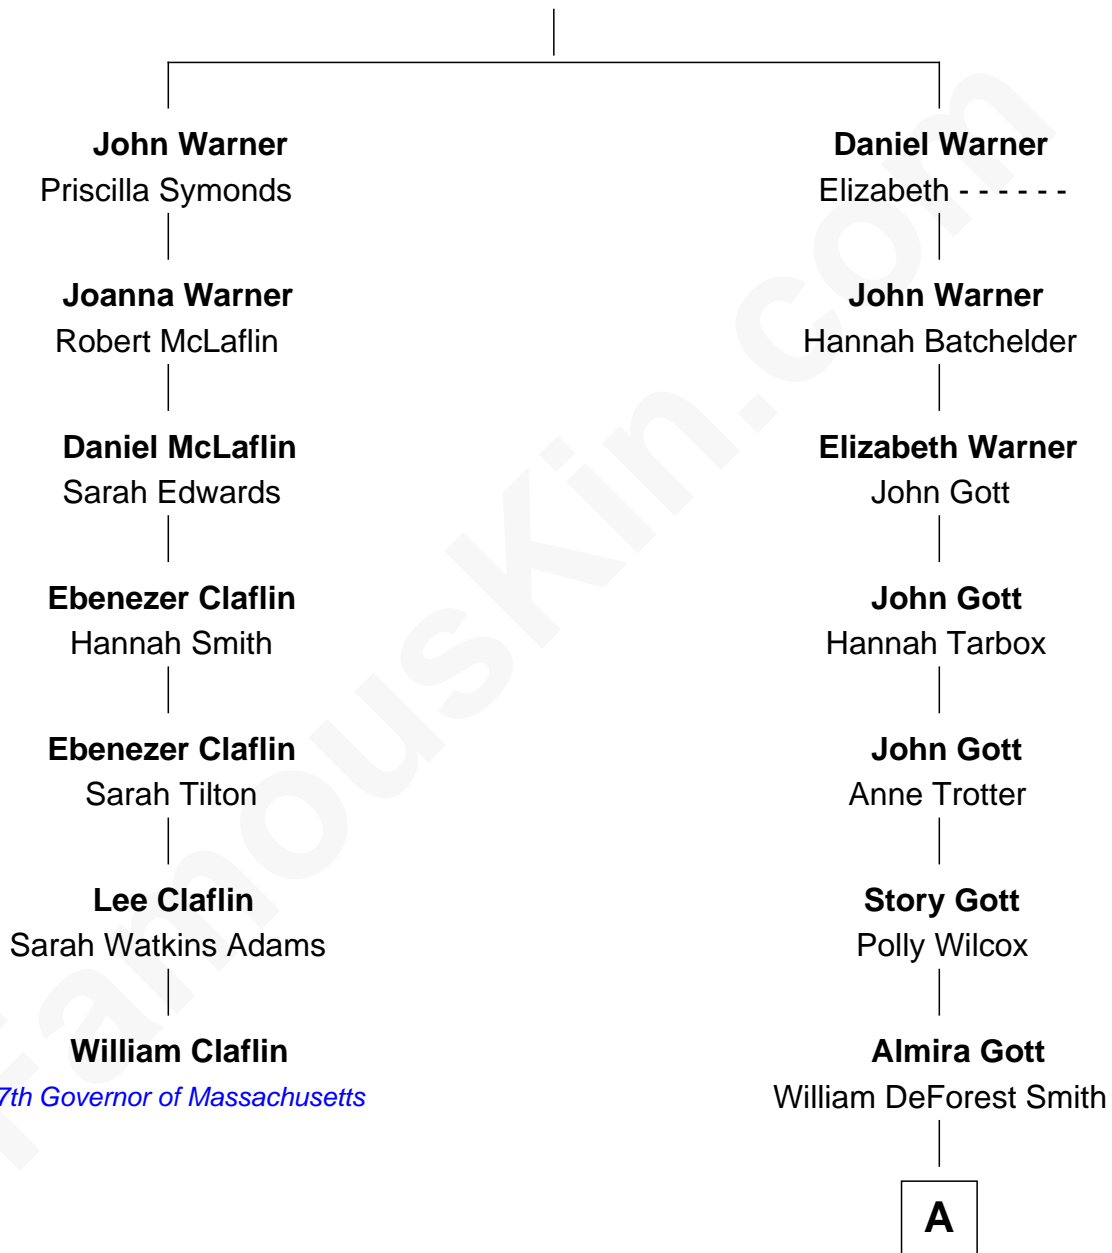

FamousKin.com Relationship Chart of

William Claflin

27th Governor of Massachusetts

6th cousin 2 times removed of

Charles Warren Fairbanks

26th U.S. Vice-President

William Warner

A

|
Mary Adelaide Smith
Loriston Monroe Fairbanks

|
Charles Warren Fairbanks
26th U.S. Vice-President

FamousKin.com