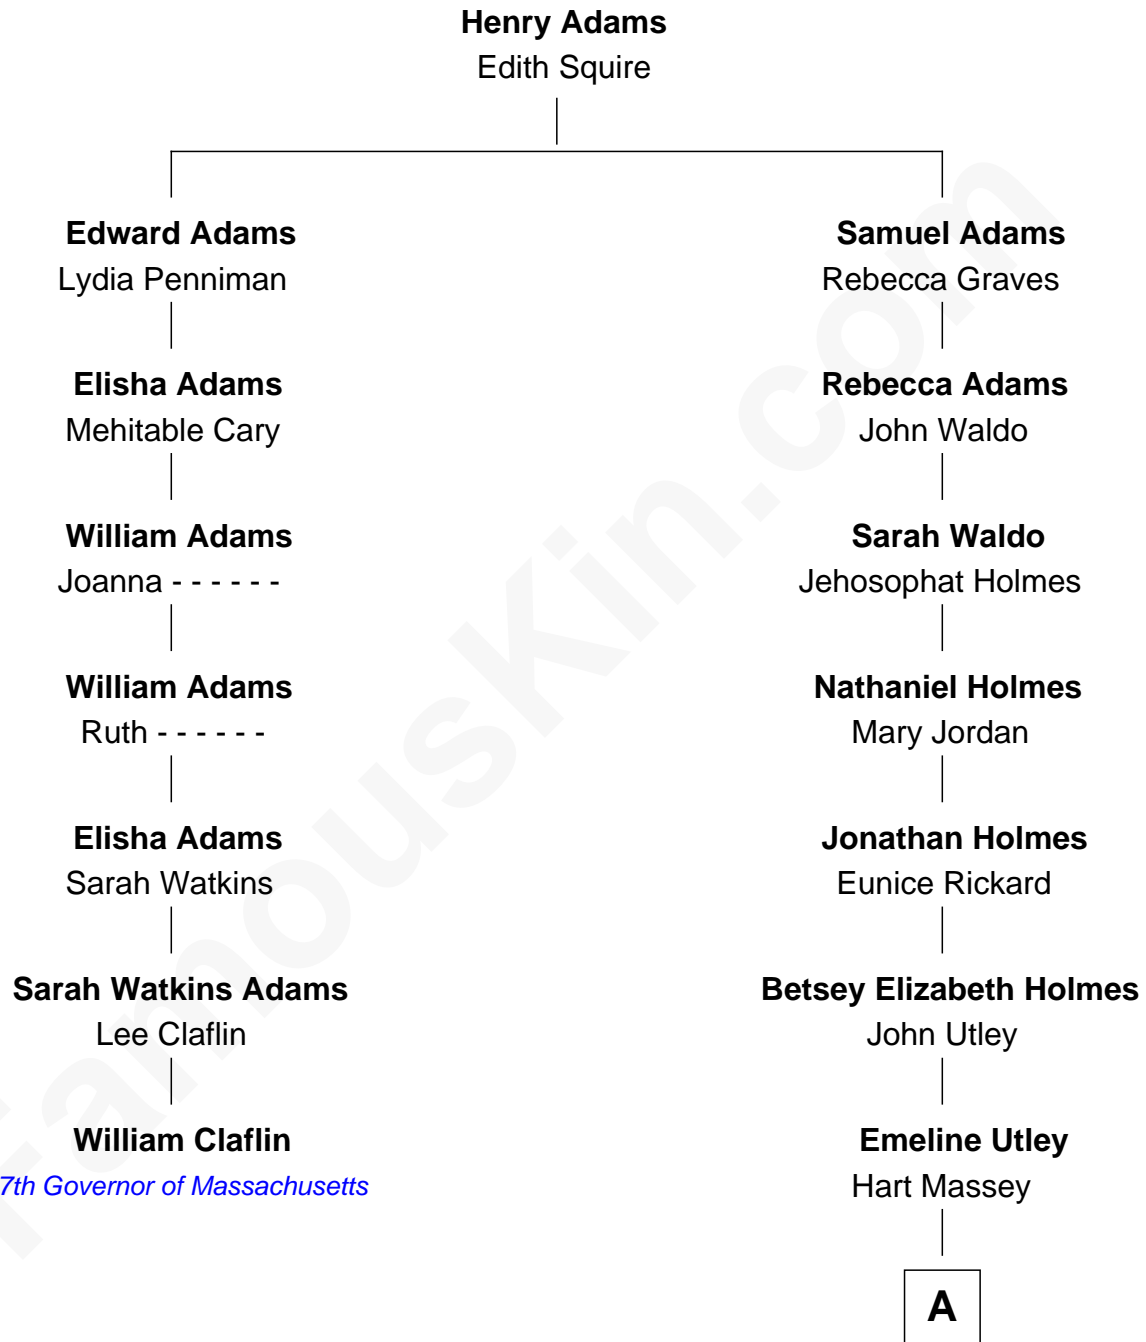

## Relationship Chart of

### William Claflin

27th Governor of Massachusetts

6th cousin 3 times removed of

### Ray Stanton Avery

Founder, Avery Dennison Corp.

**A**

**Ella Amelia Massey**  
Samuel Fowler Dickinson

**Emma Miller Dickinson**  
Oliver Perry Avery

**Ray Stanton Avery**  
*Founder, Avery Dennison Corp.*