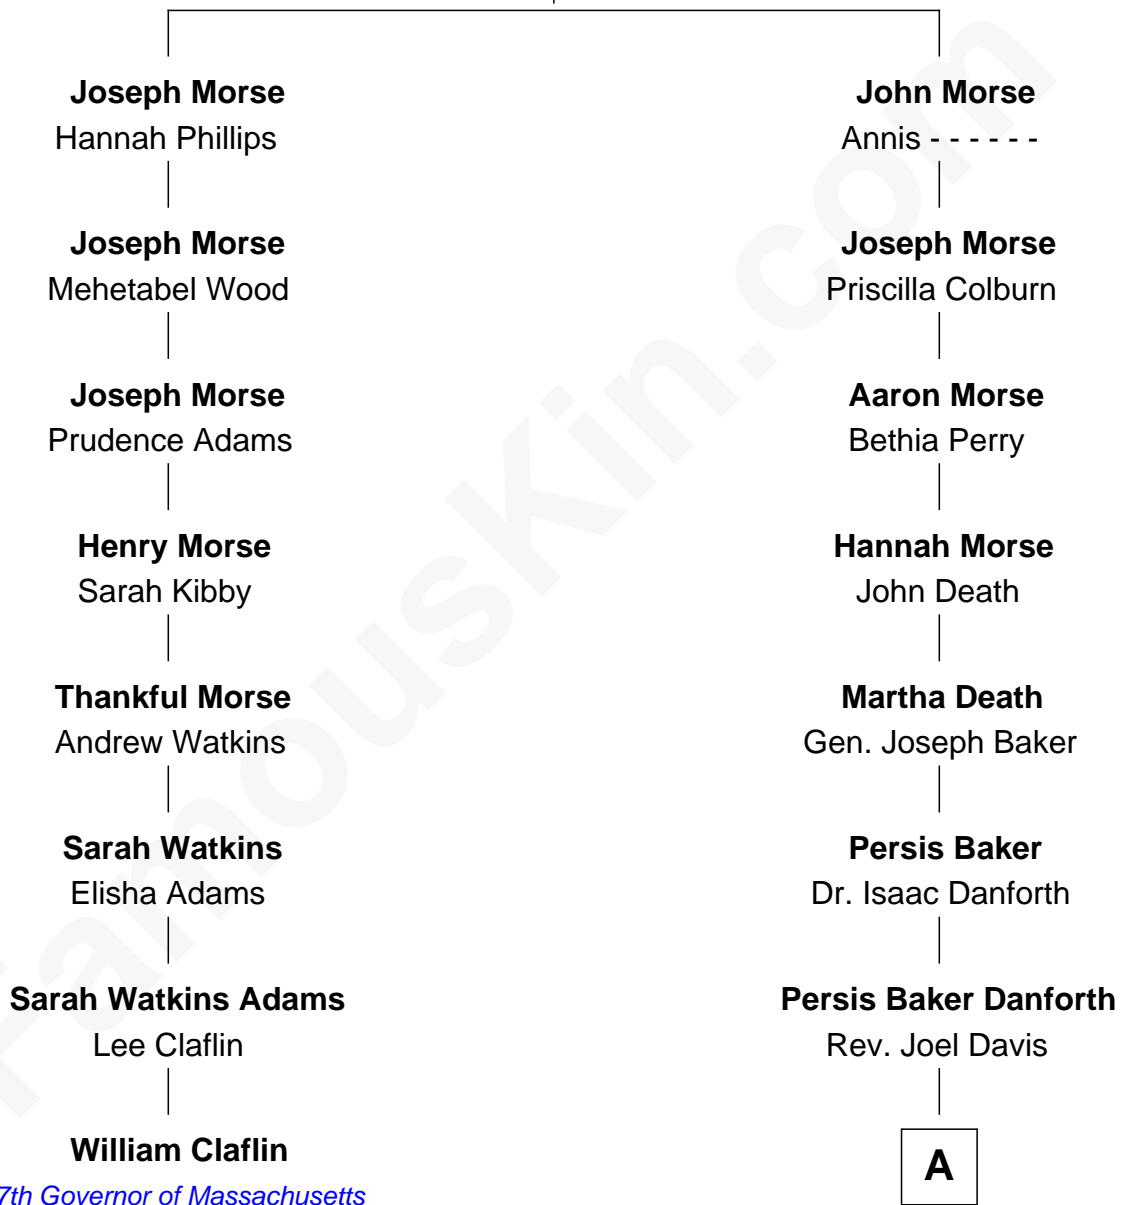

FamousKin.com

Relationship Chart of

William Claflin

27th Governor of Massachusetts

7th cousin 4 times removed of

Geena Davis

Movie and TV Actress

Samuel Morse
Elizabeth Jasper

A

Isaac Danforth Davis

Mary Ann Farnham

William Farnham Davis

Nancy May Greene

Isaac Danforth Davis

Edna Frances Greene

William Frank Davis