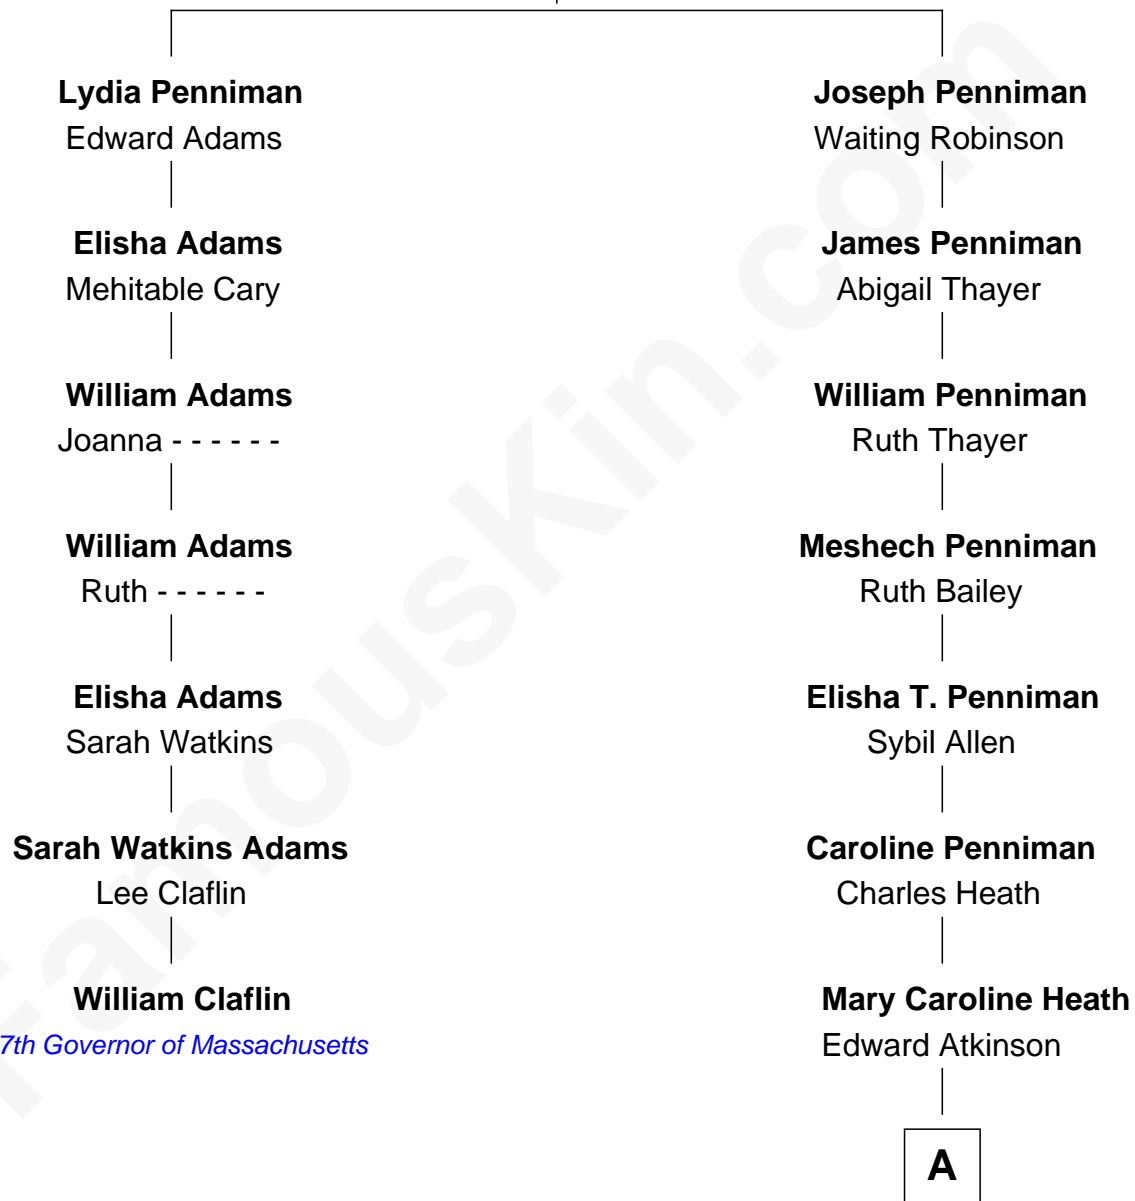

FamousKin.com Relationship Chart of

William Claflin

27th Governor of Massachusetts

6th cousin 3 times removed of

Sam Waterston

Stage, TV and Movie Actor

James Penniman

Lydia Eliot

A

Robert Whitman Atkinson

Elizabeth Bispham Page

Alice Tucker Atkinson

George Chychele Waterston

Sam Waterston

Stage, TV and Movie Actor

FamousKin.com