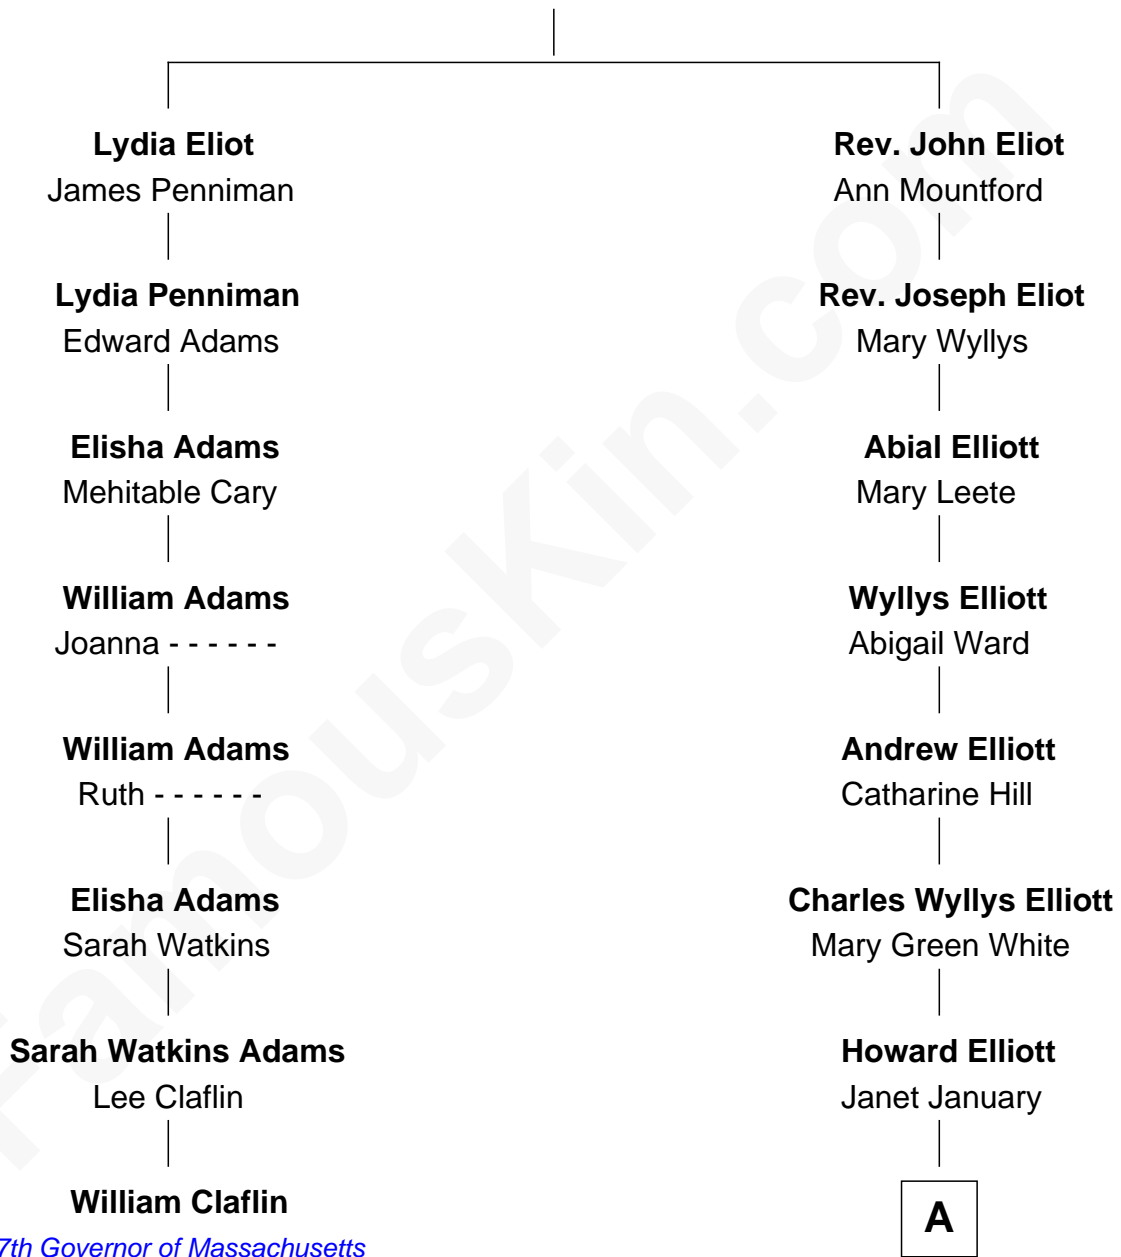

# FamousKin.com Relationship Chart of

**William Claflin**

*27th Governor of Massachusetts*

7th cousin 2 times removed of

**Ali Wentworth**

*TV Actress and Comedienne*

**Bennett Eliot**

Lettice Alger

**A**

Janet January Elliott  
Richard Bryant Hobart

Mable Bryant Hobart  
Eric Bartlett Wentworth

**Ali Wentworth**  
*TV Actress and Comedienne*