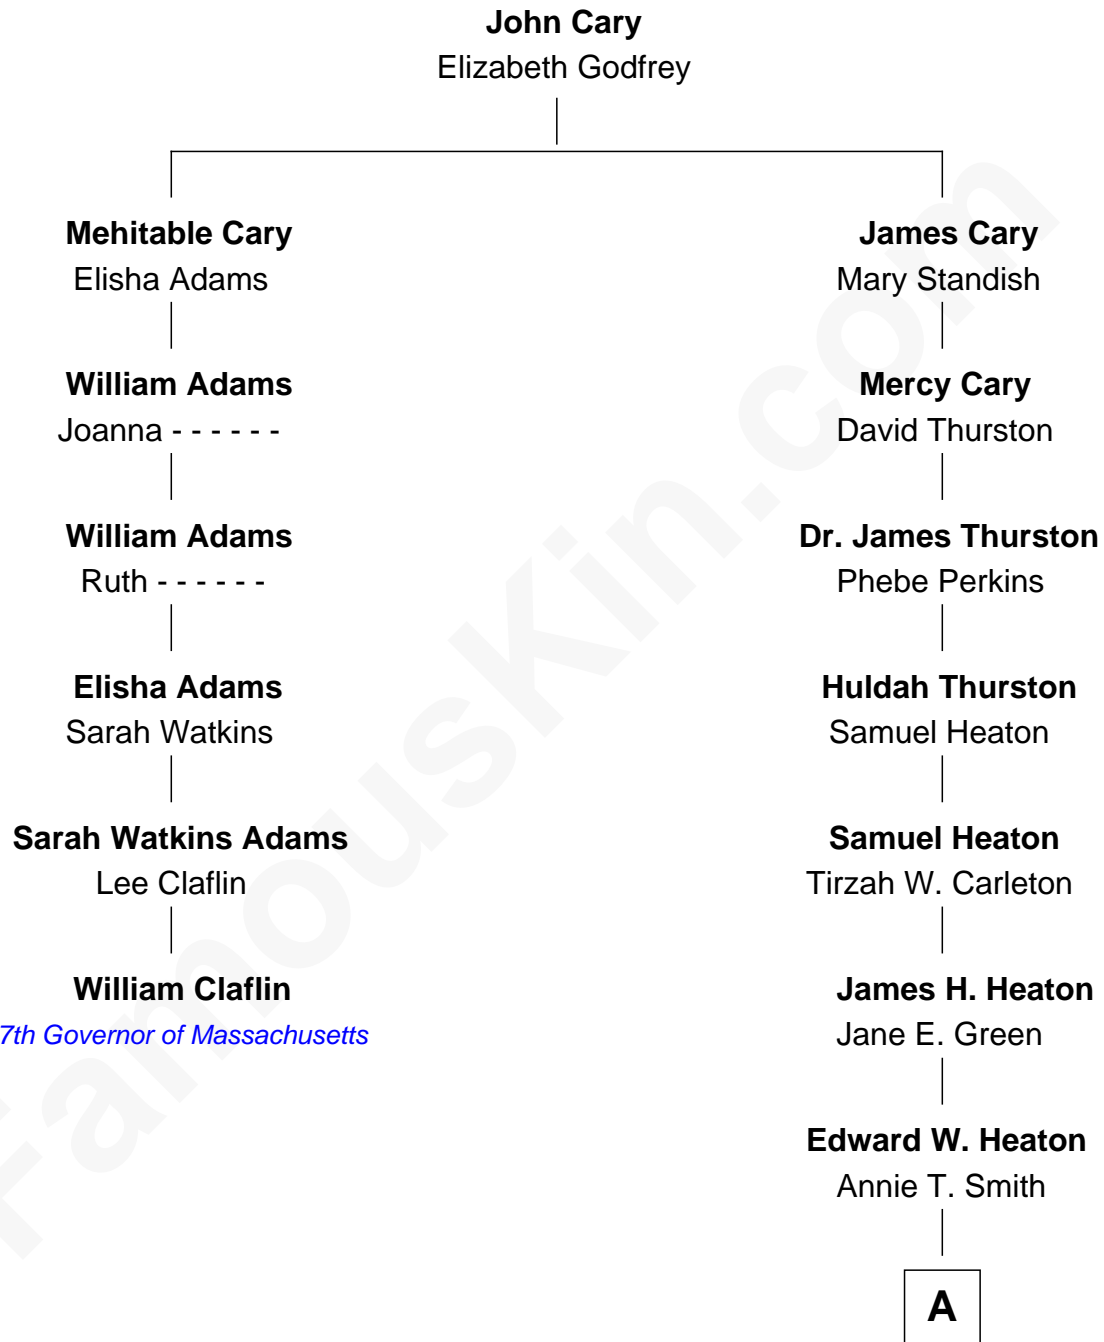

# FamousKin.com Relationship Chart of

**William Claflin**

*27th Governor of Massachusetts*

5th cousin 4 times removed of

**Patricia Heaton**

*TV and Movie Actress*

**A**

**Charles Walter Heaton**

Alice May McDermott

**Charles Walter Heaton**

Patricia Helen Hurd

**Patricia Heaton**

*TV and Movie Actress*

FamousKin.com