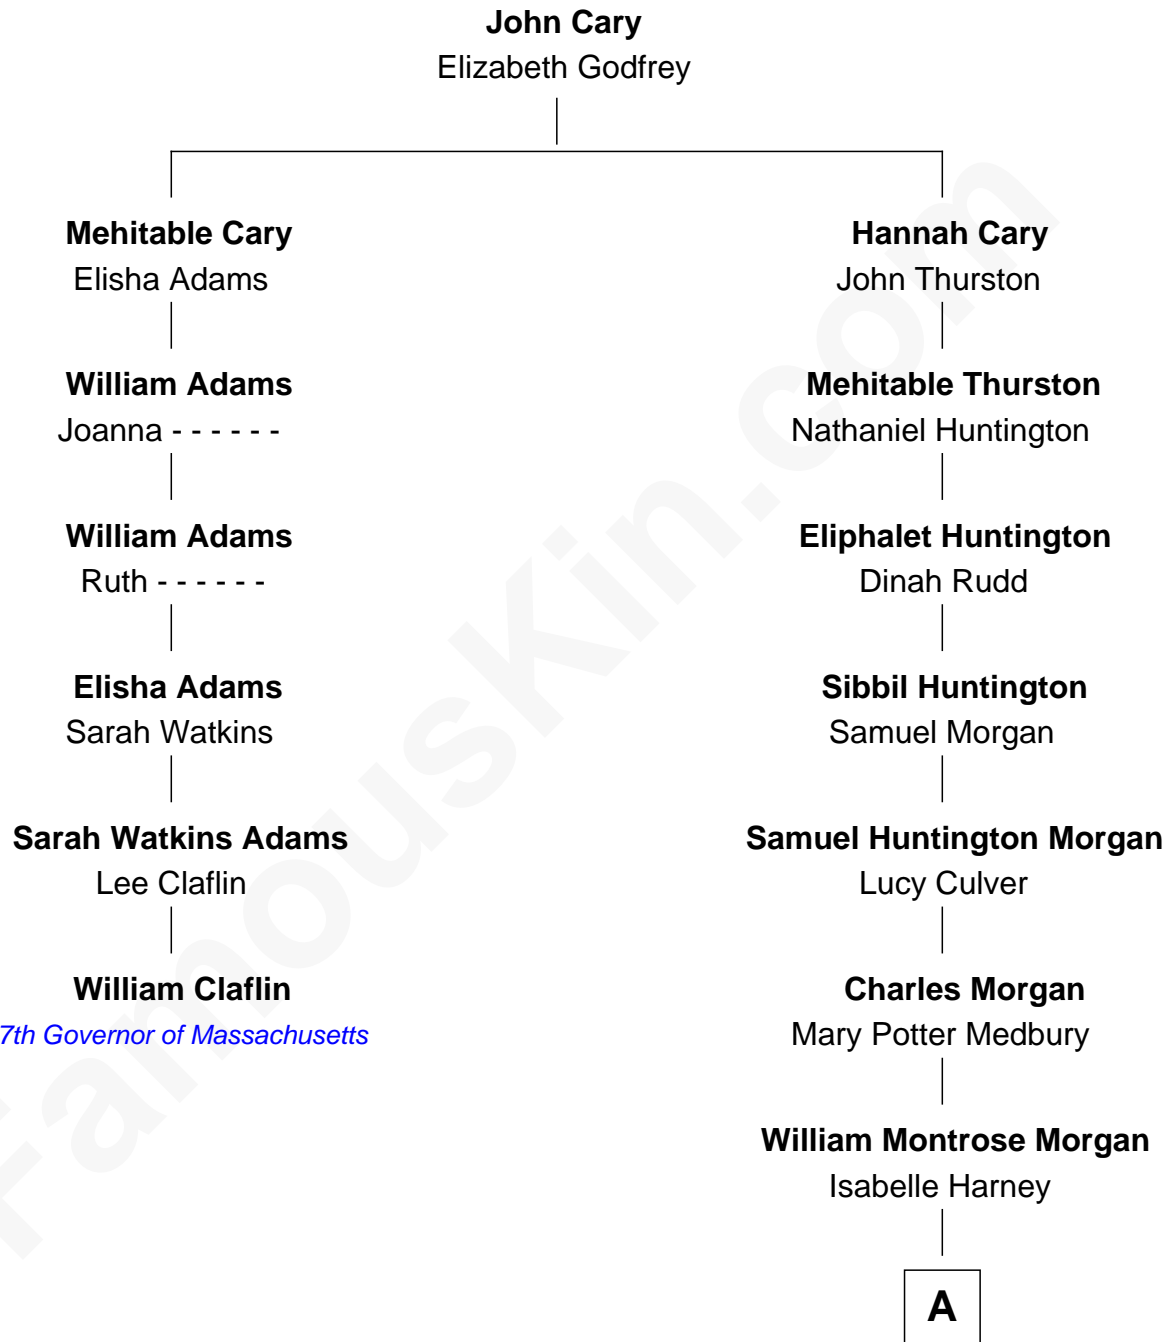

FamousKin.com

Relationship Chart of

William Claflin

27th Governor of Massachusetts

5th cousin 3 times removed of

Ann Morgan Guilbert

TV and Movie Actress

A

—
Cornelia E. Morgan
Dr. Gerald Didra Guilbert

—
Ann Morgan Guilbert
TV and Movie Actress

FamousKin.com