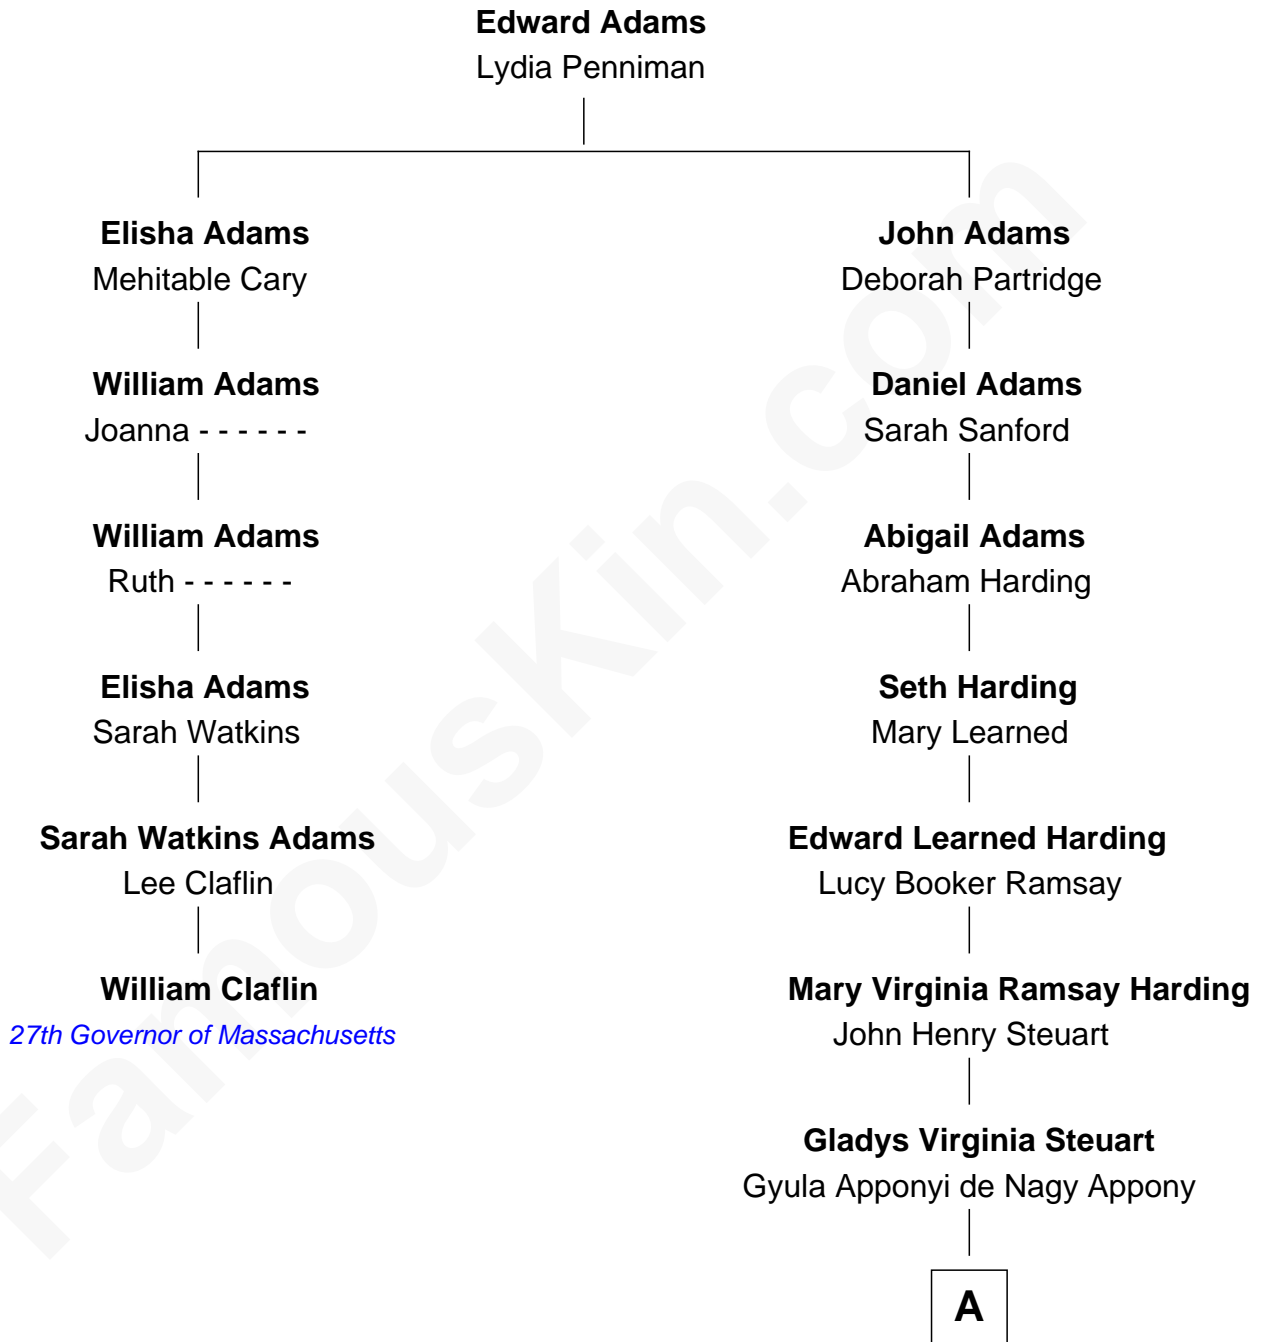

# FamousKin.com Relationship Chart of

**William Claflin**

*27th Governor of Massachusetts*

5th cousin 3 times removed of

**King Leka I**

*King of the Albanians*

FamousKin.com