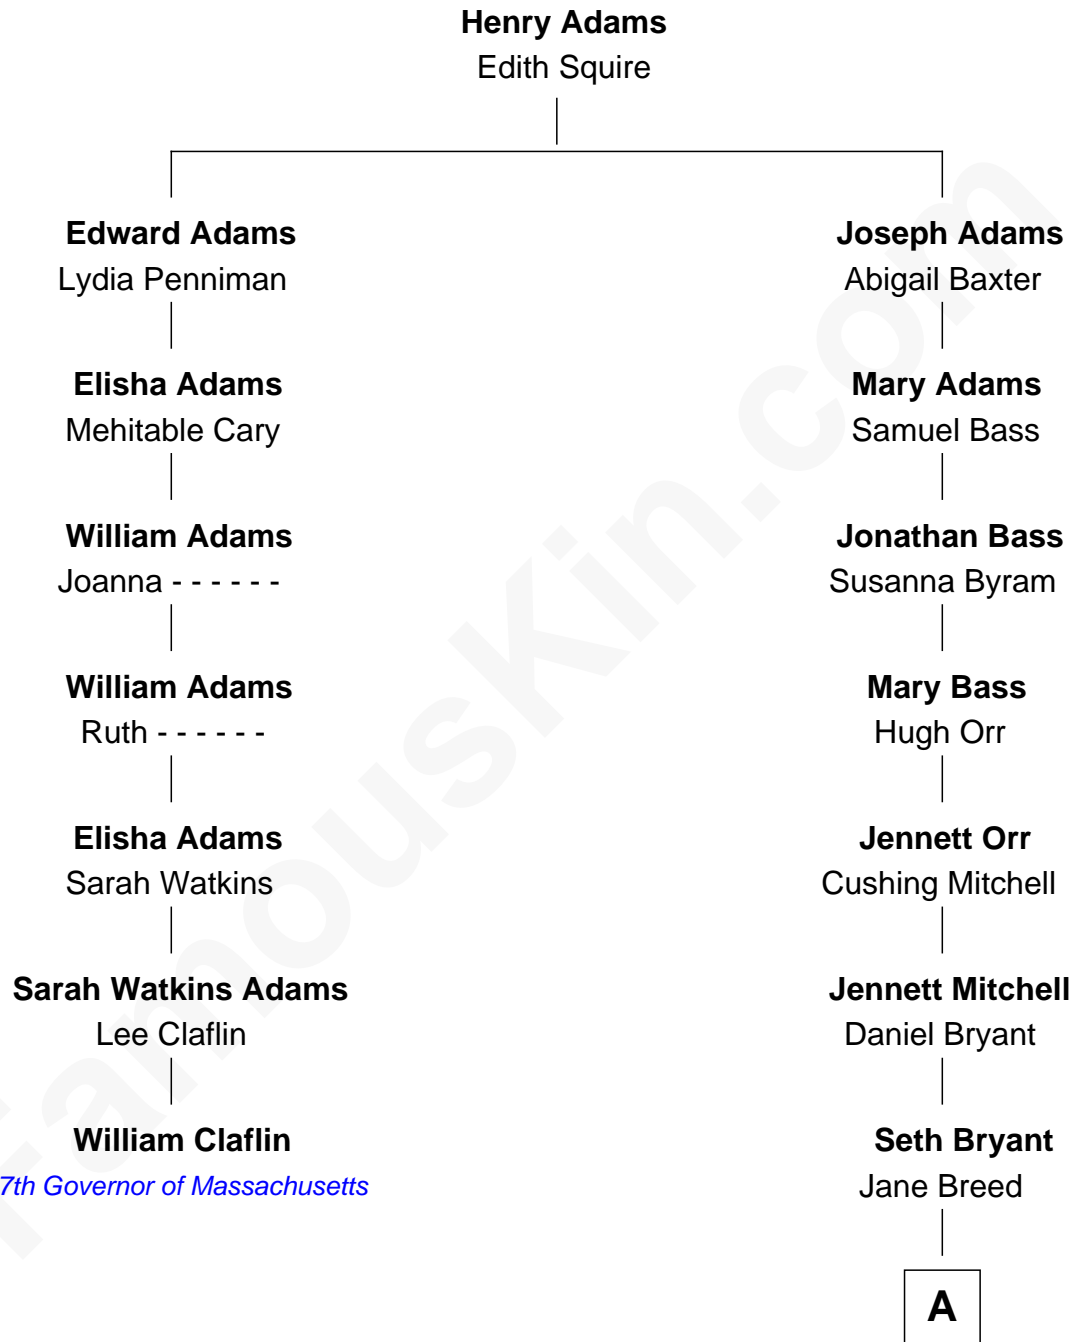

# FamousKin.com Relationship Chart of

**William Claflin**

*27th Governor of Massachusetts*

6th cousin 2 times removed of

**James B. Conant**

*President of Harvard University*

**A**

—  
**Jennett Orr Bryant**  
James Scott Conant

—  
**James B. Conant**  
*President of Harvard University*

FamousKin.com