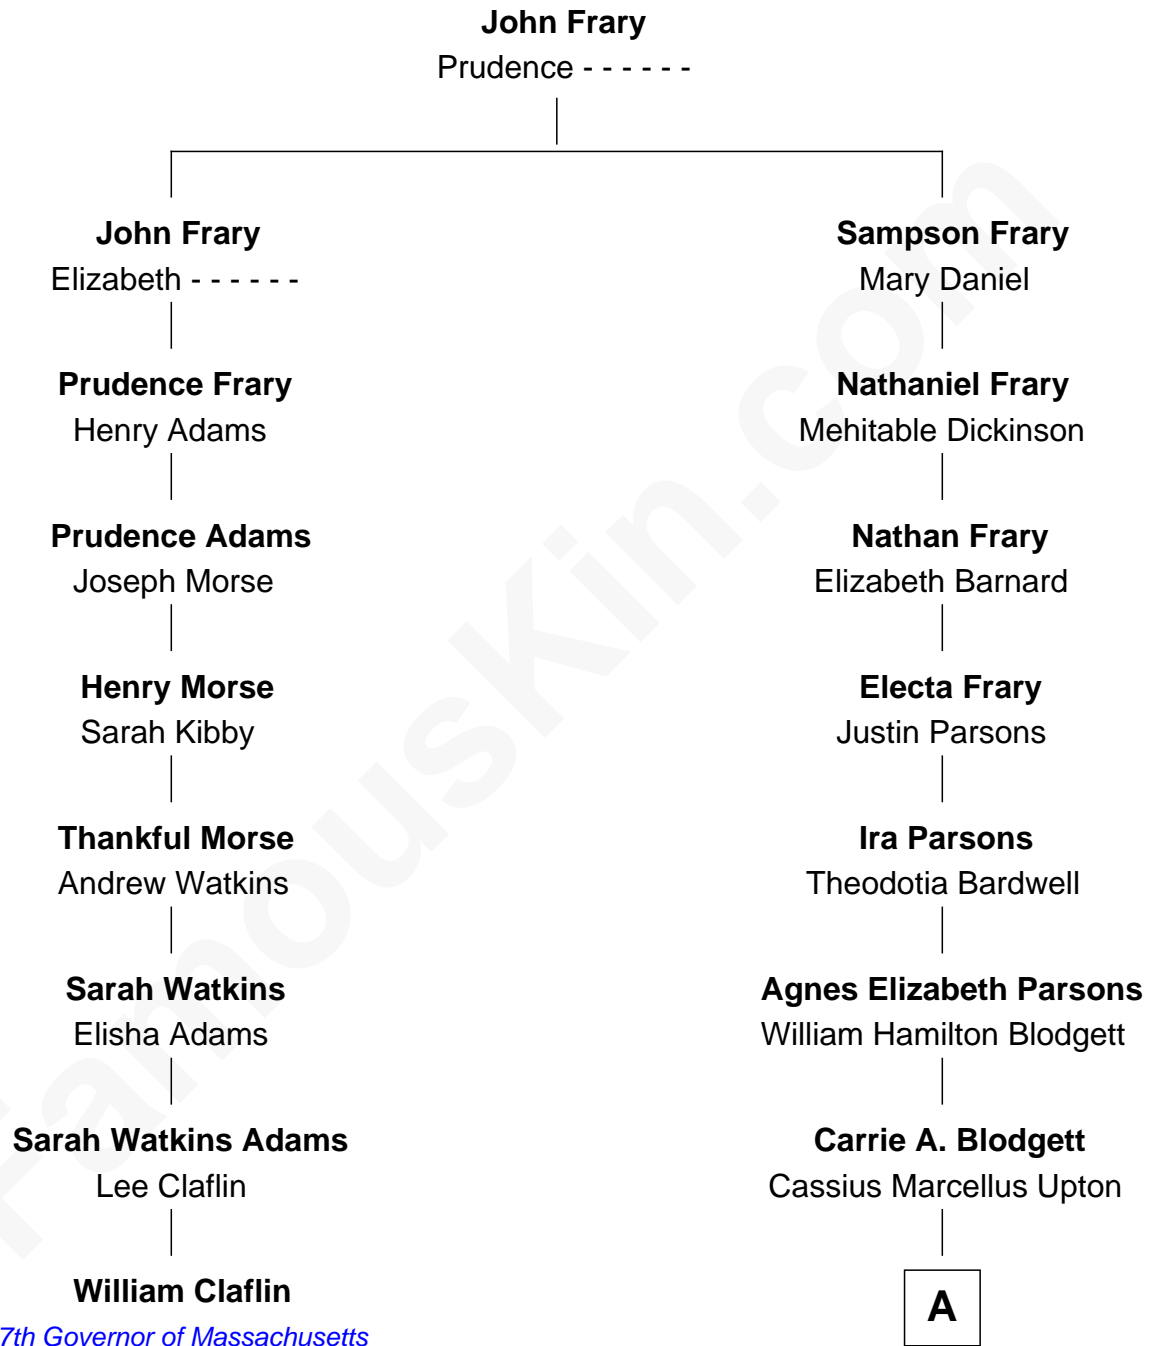

FamousKin.com

Relationship Chart of

William Claflin

27th Governor of Massachusetts

7th cousin 3 times removed of

Kate Upton

Sports Illustrated Swimsuit Cover Model

A

Frederick Stanley Upton

Margaret M. Beckley

Stephen Edward Upton

Elizabeth Brooks Vial

Jefferson Matthew Upton

Shelley Fawn Davis

Kate Upton

Model and Actress