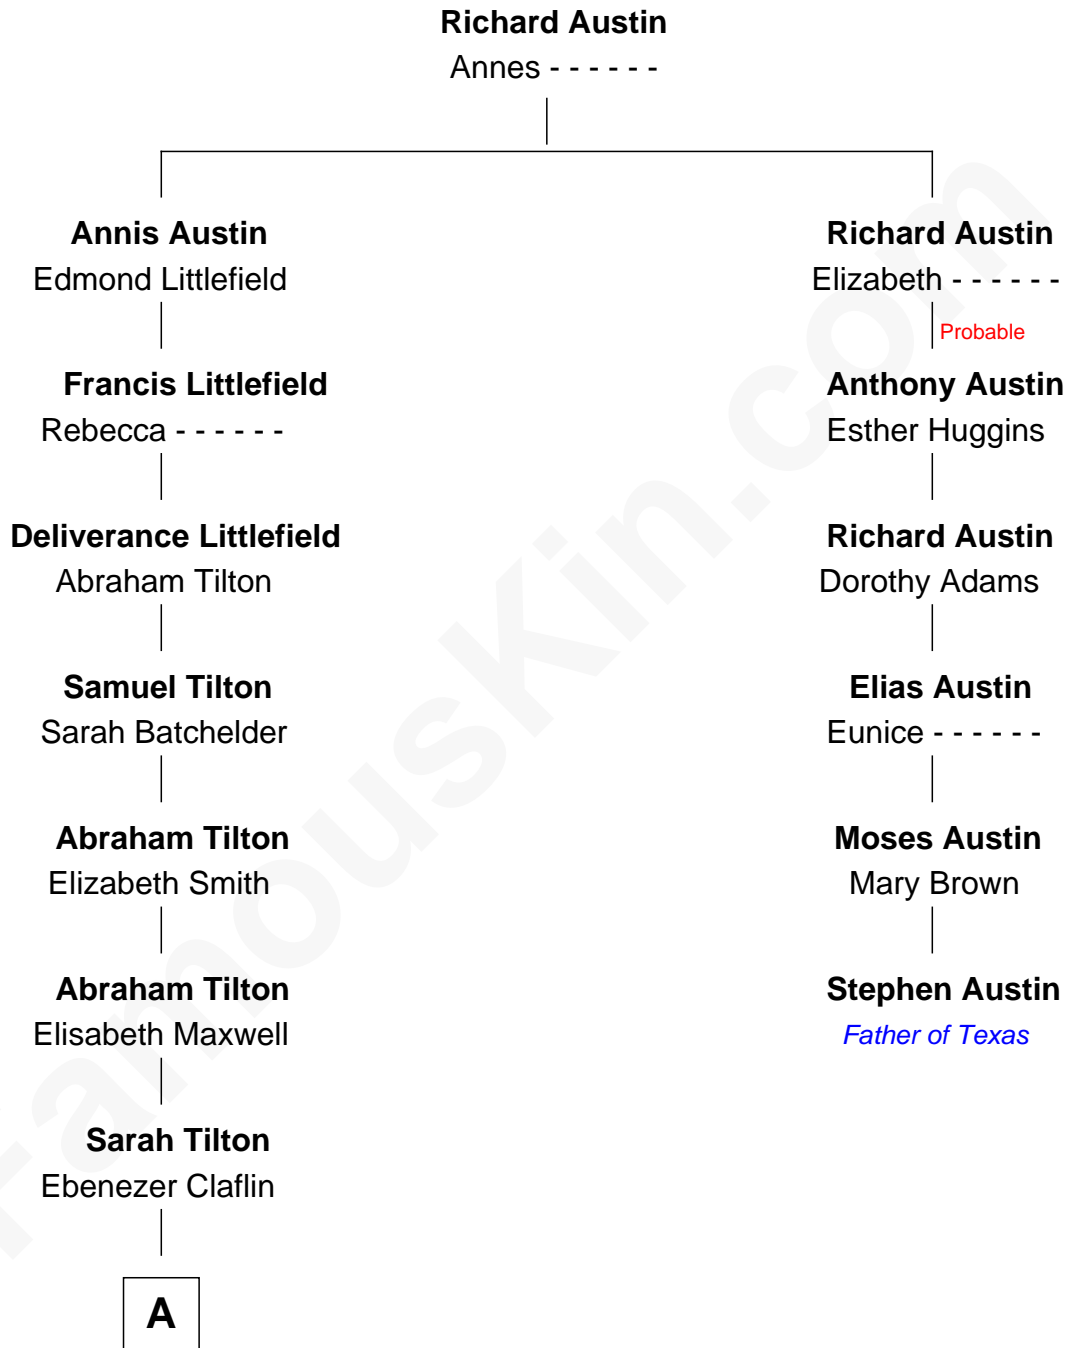

# FamousKin.com Relationship Chart of

**William Claflin**

*27th Governor of Massachusetts*

5th cousin 3 times removed of

**Stephen Austin**

*Father of Texas*

**A**

—  
**Lee Claflin**

Sarah Watkins Adams

—  
**William Claflin**

*27th Governor of Massachusetts*

FamousKin.com