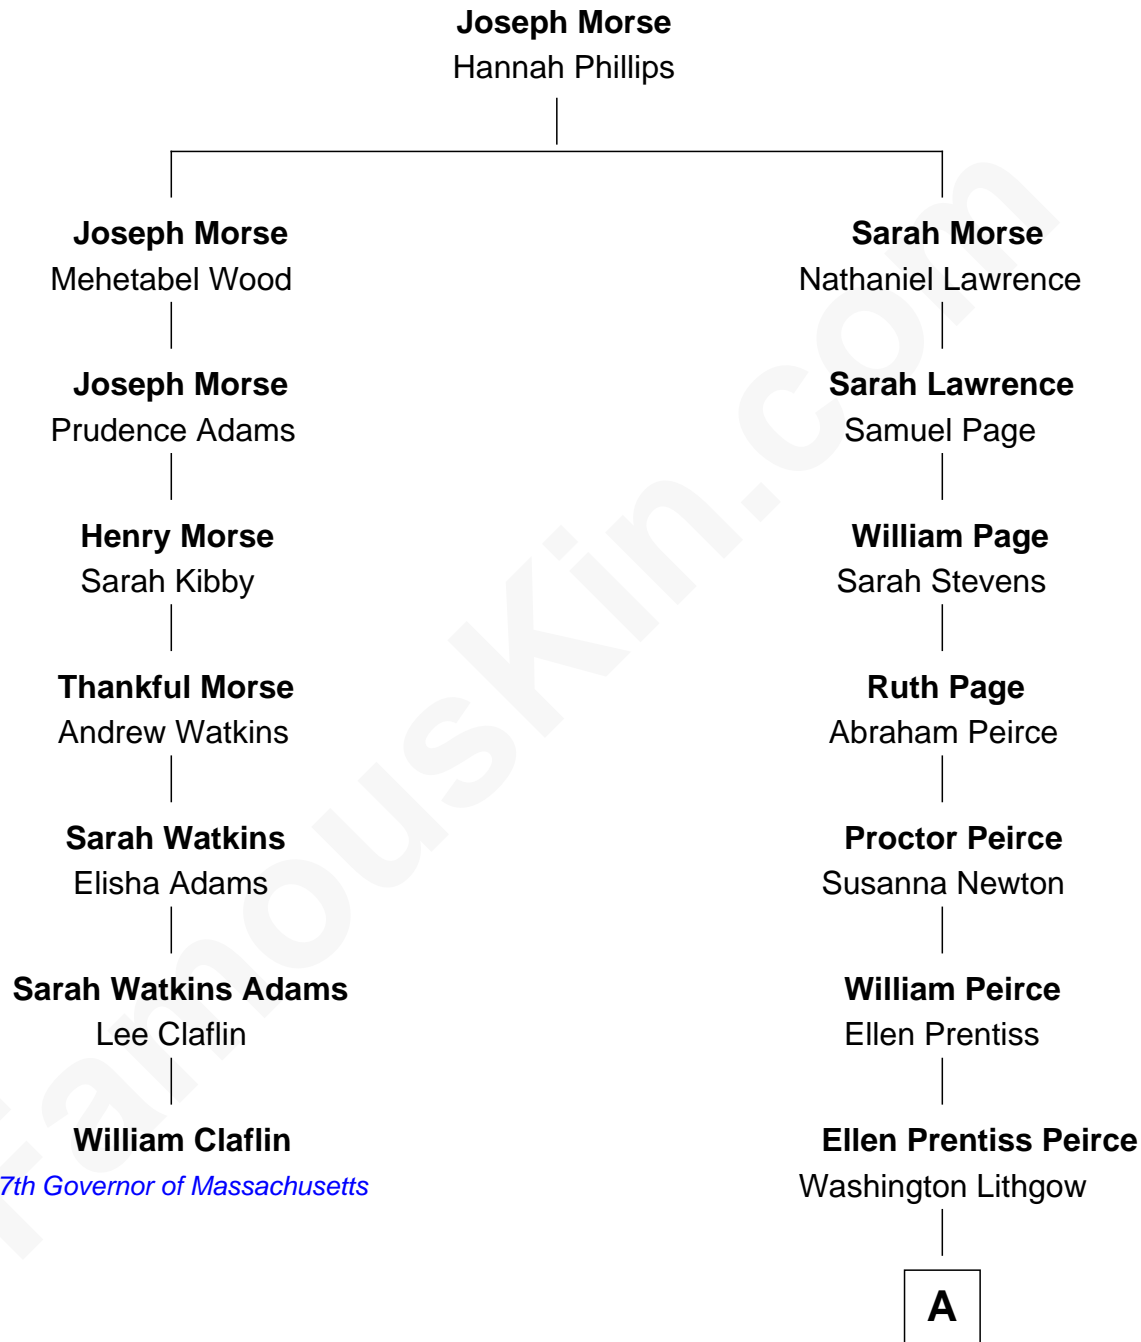

FamousKin.com Relationship Chart of

William Claflin

27th Governor of Massachusetts

6th cousin 3 times removed of

John Lithgow

Stage, TV, and Movie Actor

A

Arthur Washington Lithgow

Ina Berenice Robinson

Arthur Washington Lithgow

Sarah Jane Price

John Lithgow

Stage, TV, and Movie Actor