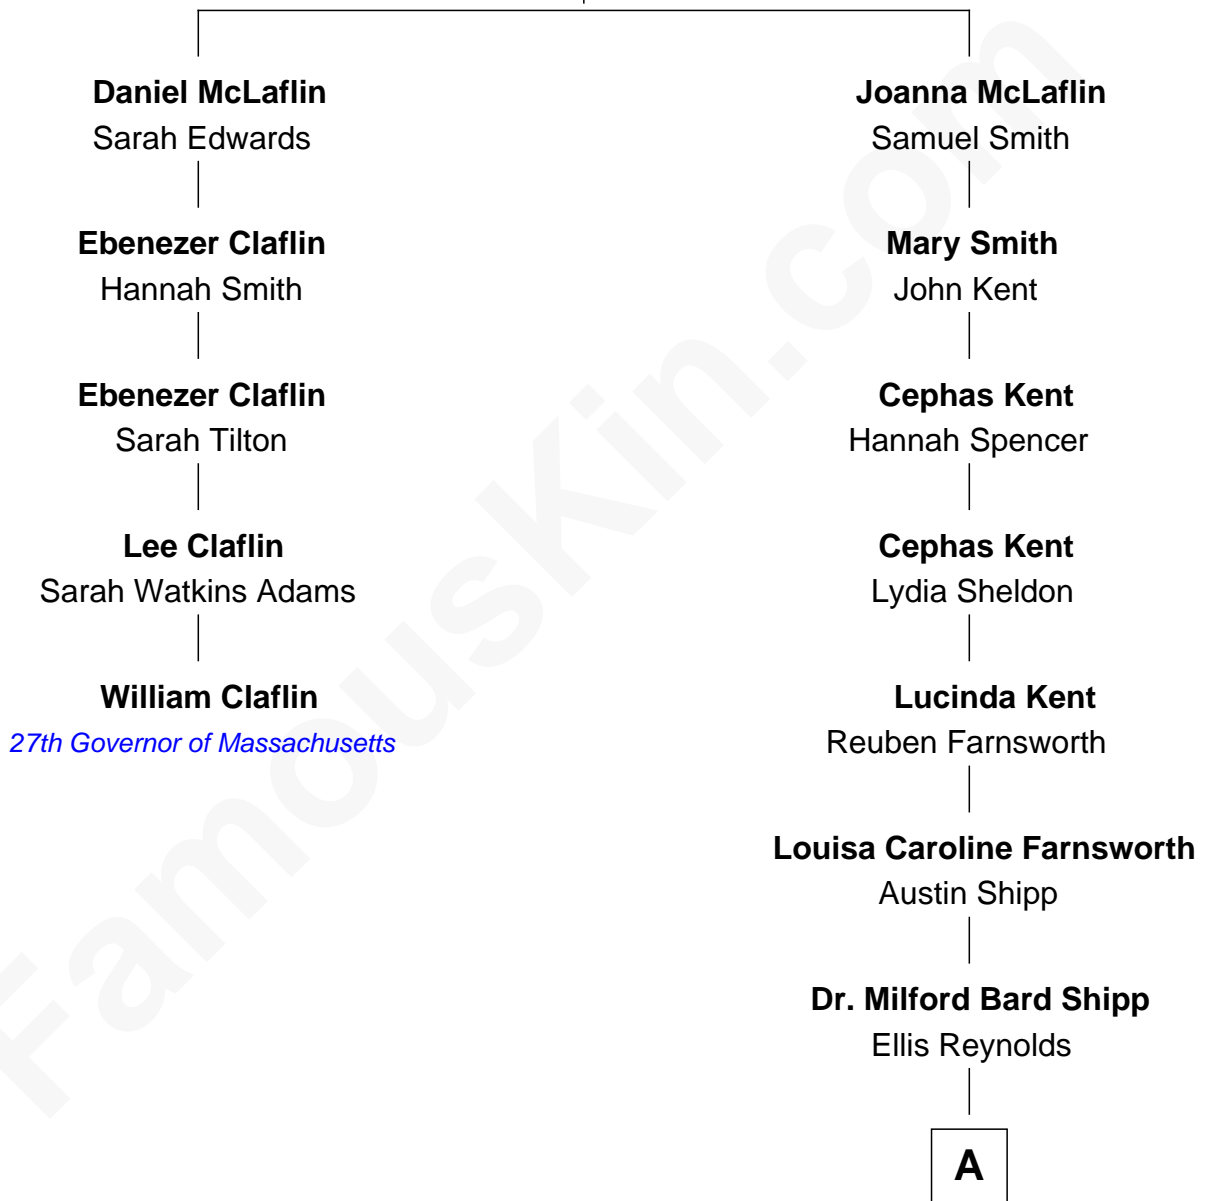

FamousKin.com Relationship Chart of

William Claflin

27th Governor of Massachusetts

4th cousin 6 times removed of

Amy Adams

Movie Actress

Robert McLafin

Joanna Warner

A

Olea Shipp
John Hyrum Hill

Olea Lorraine Hill
Frank Ralph Adams

Richard Kent Adams
Kathryn Hicken

Amy Adams
Movie Actress