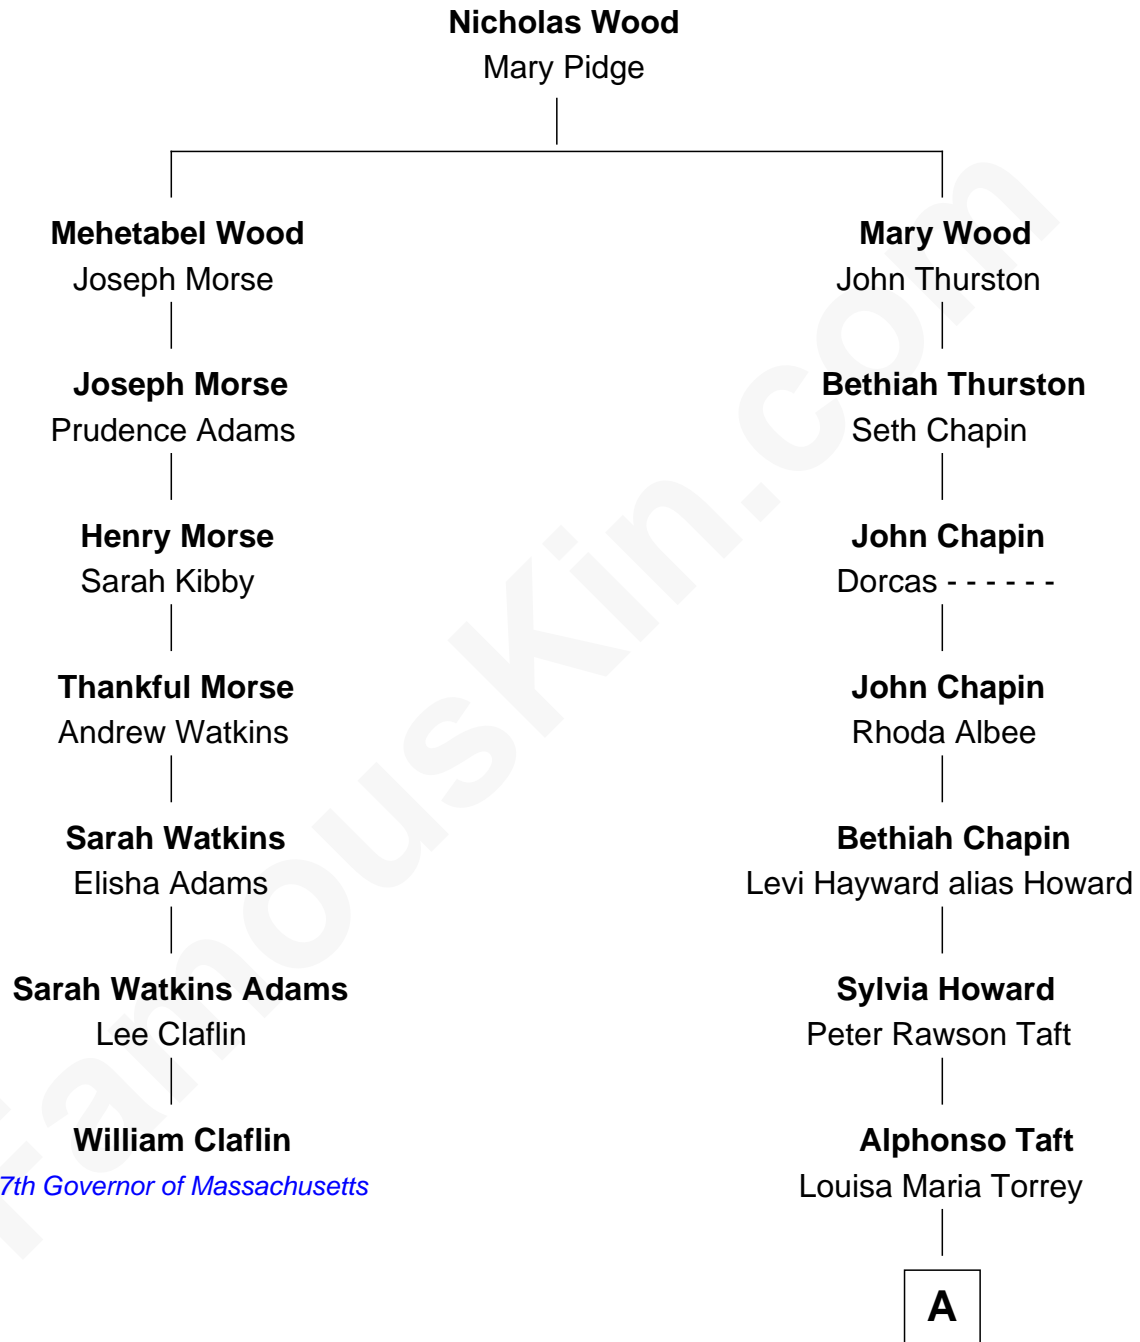

FamousKin.com Relationship Chart of

William Claflin

27th Governor of Massachusetts

6th cousin 4 times removed of

Bob Taft

67th Governor of Ohio

A

William Howard Taft

Helen Louise Herron

Robert Alphonso Taft

Martha Wheaton Bowers

Robert Alphonso Taft

Blanca Duncan Noël

Bob Taft

67th Governor of Ohio