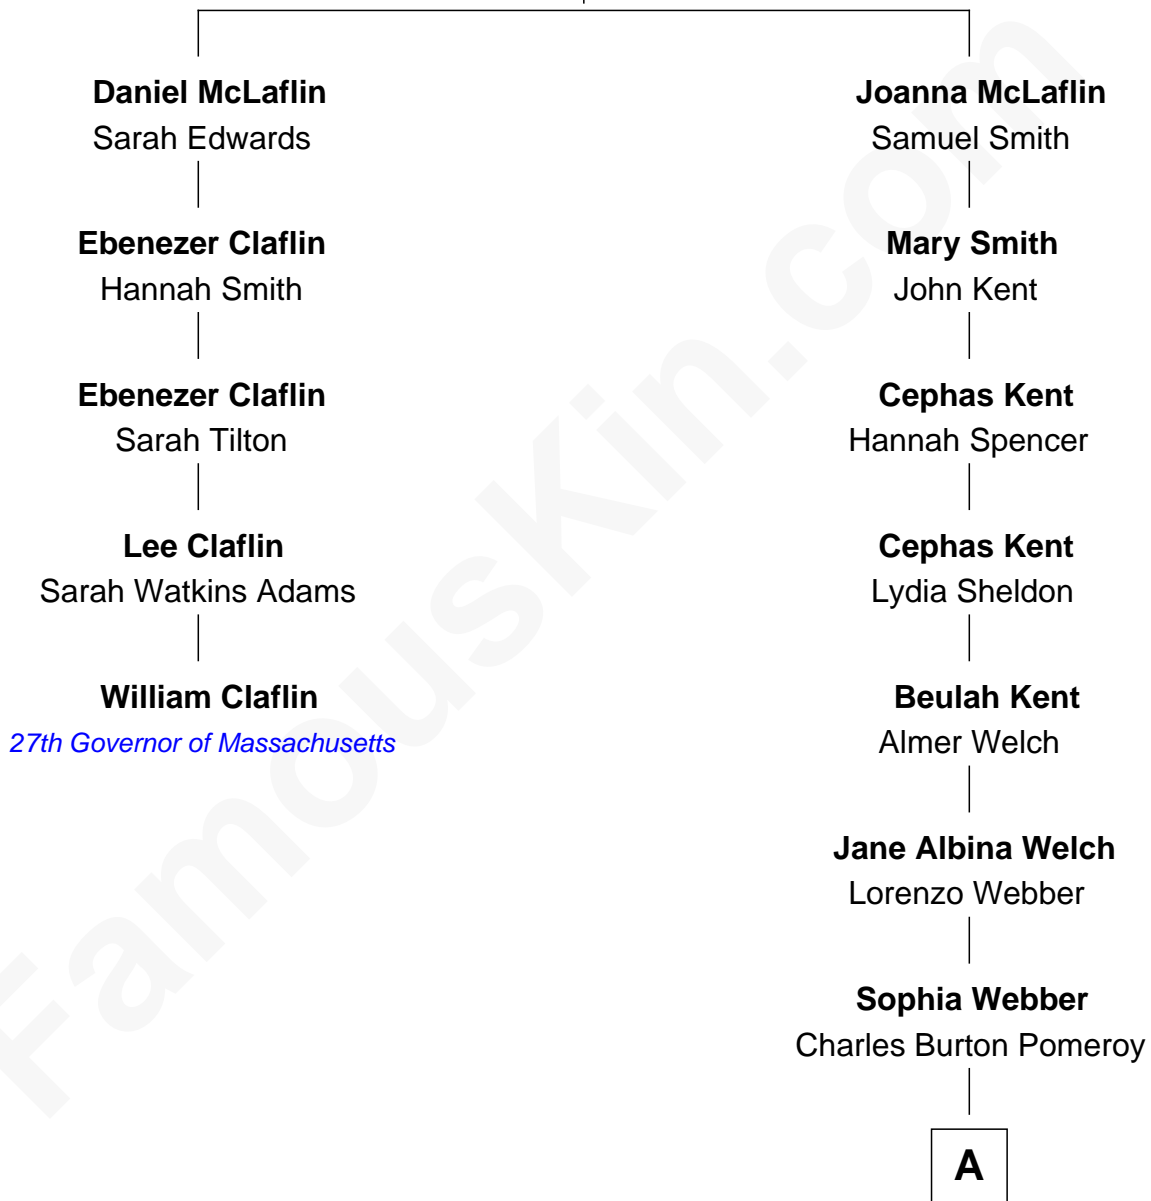

FamousKin.com Relationship Chart of

William Claflin

27th Governor of Massachusetts

4th cousin 5 times removed of

Brewster H. Shaw

NASA Astronaut

Robert McLafin

Joanna Warner

A

Adelle Pomeroy
John Thomas Shaw

Brewster Hopkinson Shaw
Leone Marguerite Lee

Brewster H. Shaw
NASA Astronaut

FamousKin.com