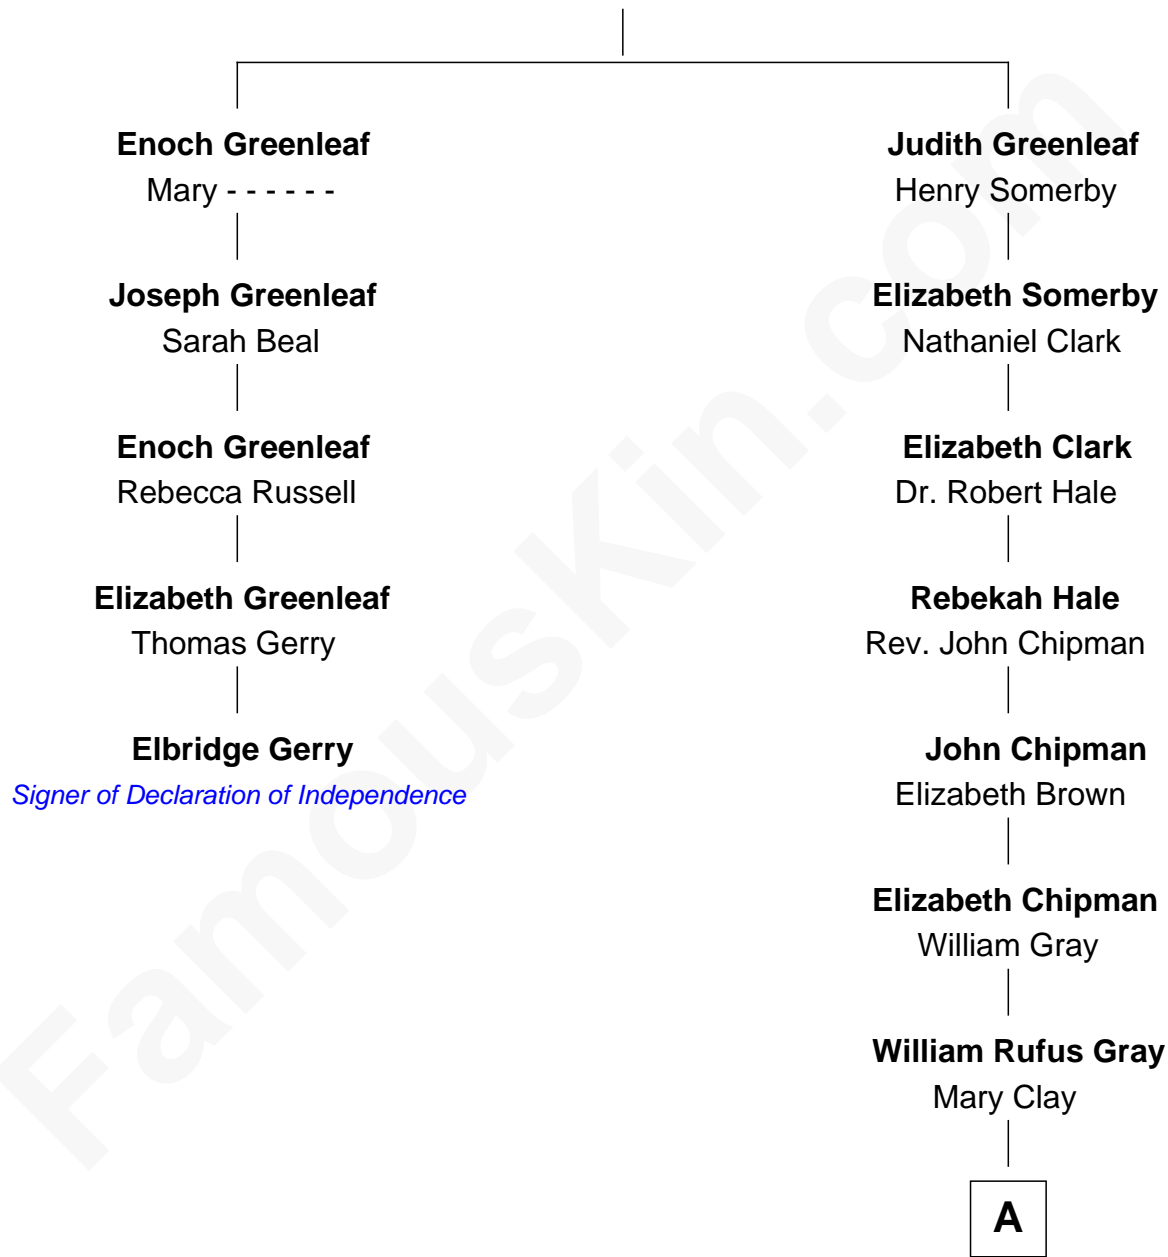

## Relationship Chart of

### Elbridge Gerry

*Signer of the Declaration of Independence*

4th cousin 7 times removed of

**Story Musgrave**  
*NASA Astronaut*

**Edmund Greenleaf**  
Sarah Moore

**A**

|  
**William Gray**

Sarah Frances Loring

|  
**Edward Gray**

Elizabeth Gray Story

|  
**Marguerite Gray**

John Butler Swann

|  
**Marguerite Swann**

Percy Musgrave

|  
**Story Musgrave**

*NASA Astronaut*