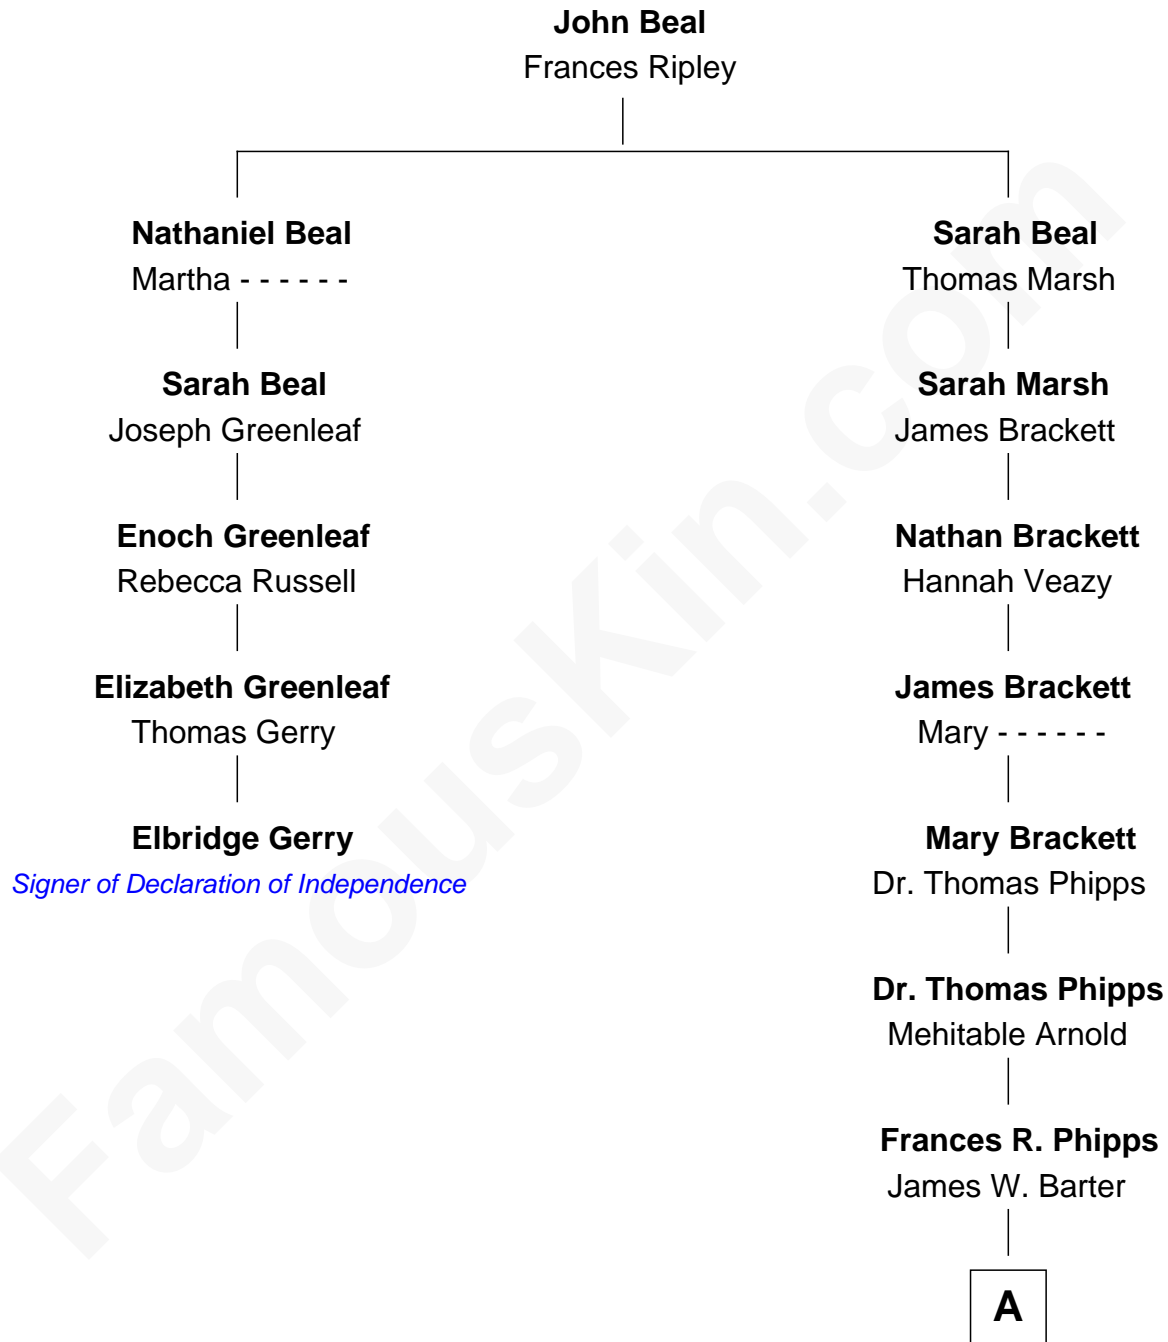

FamousKin.com

Relationship Chart of

Elbridge Gerry

Signer of the Declaration of Independence

4th cousin 6 times removed of

Linda Hunt

TV and Movie Actress

A

Helen F. Barter
Manning Charles Davy

Louise Phipps Davy
Charles Edwin Hunt

Raymond Davy Hunt
Elsie R. Doying

Linda Hunt
TV and Movie Actress