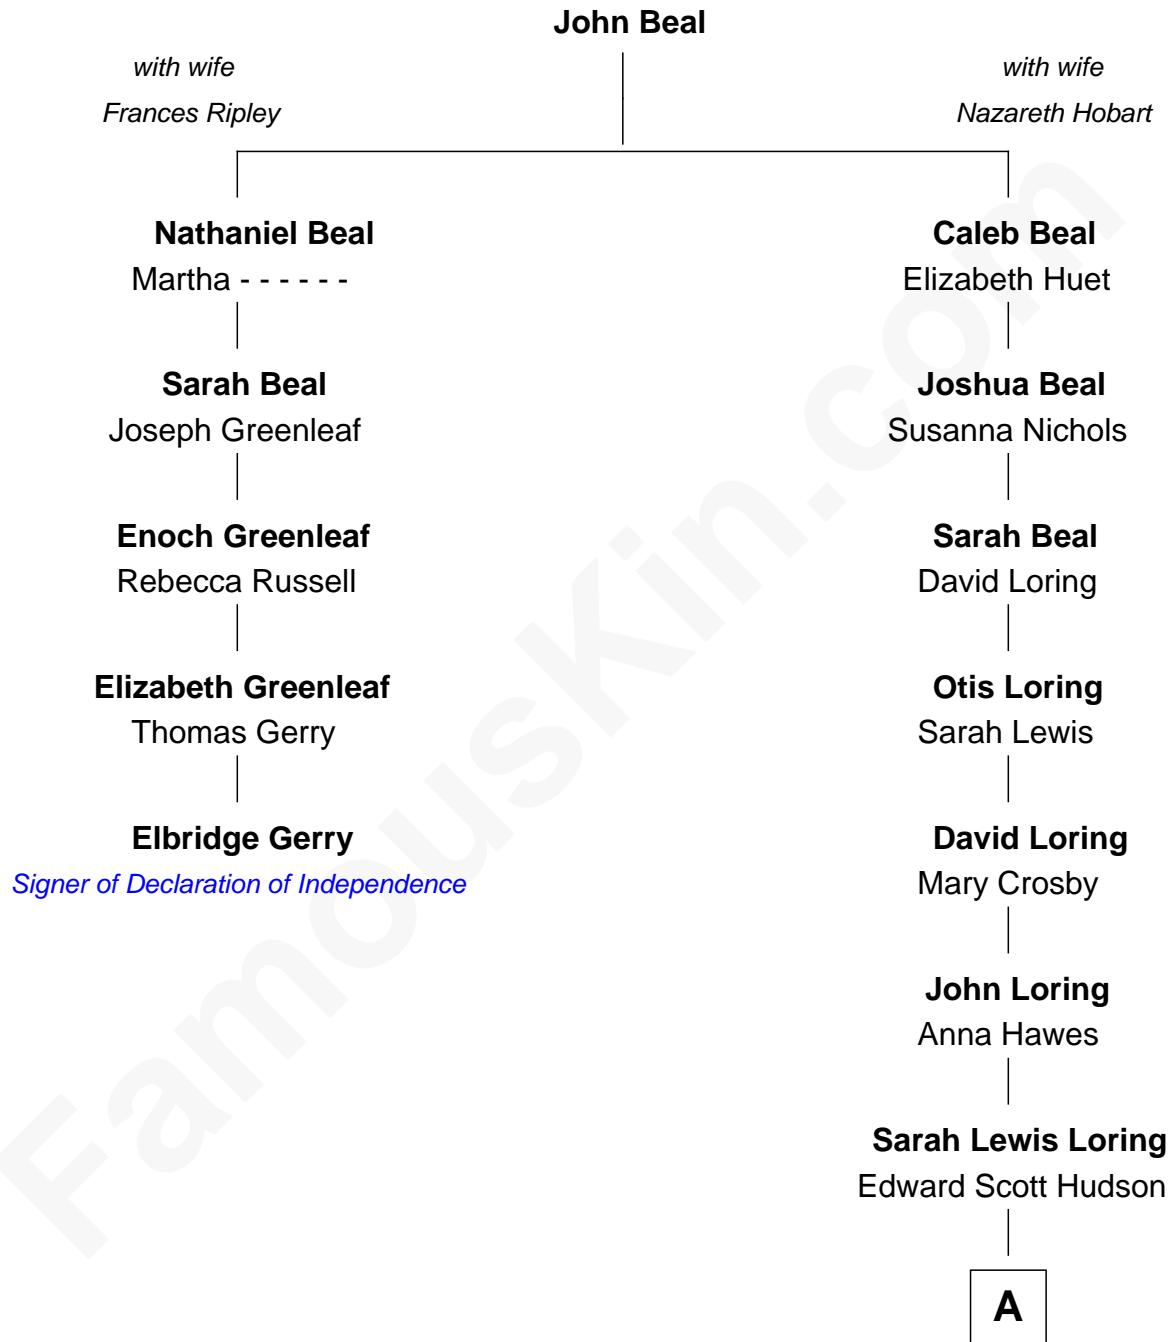

FamousKin.com

Relationship Chart of

Elbridge Gerry

Signer of the Declaration of Independence

4th cousin 8 times removed of

Matt Bomer

TV and Movie Actor

A

—
Anna Loring Hudson

Jethro Thomas Macy

—
Edward Burton Macy

Bessie Lou Hocker

—
Ishmael Wilford Macy

Fanny Elizabeth Heller

—
Martha Alice Macy

Victor Bruce Staton