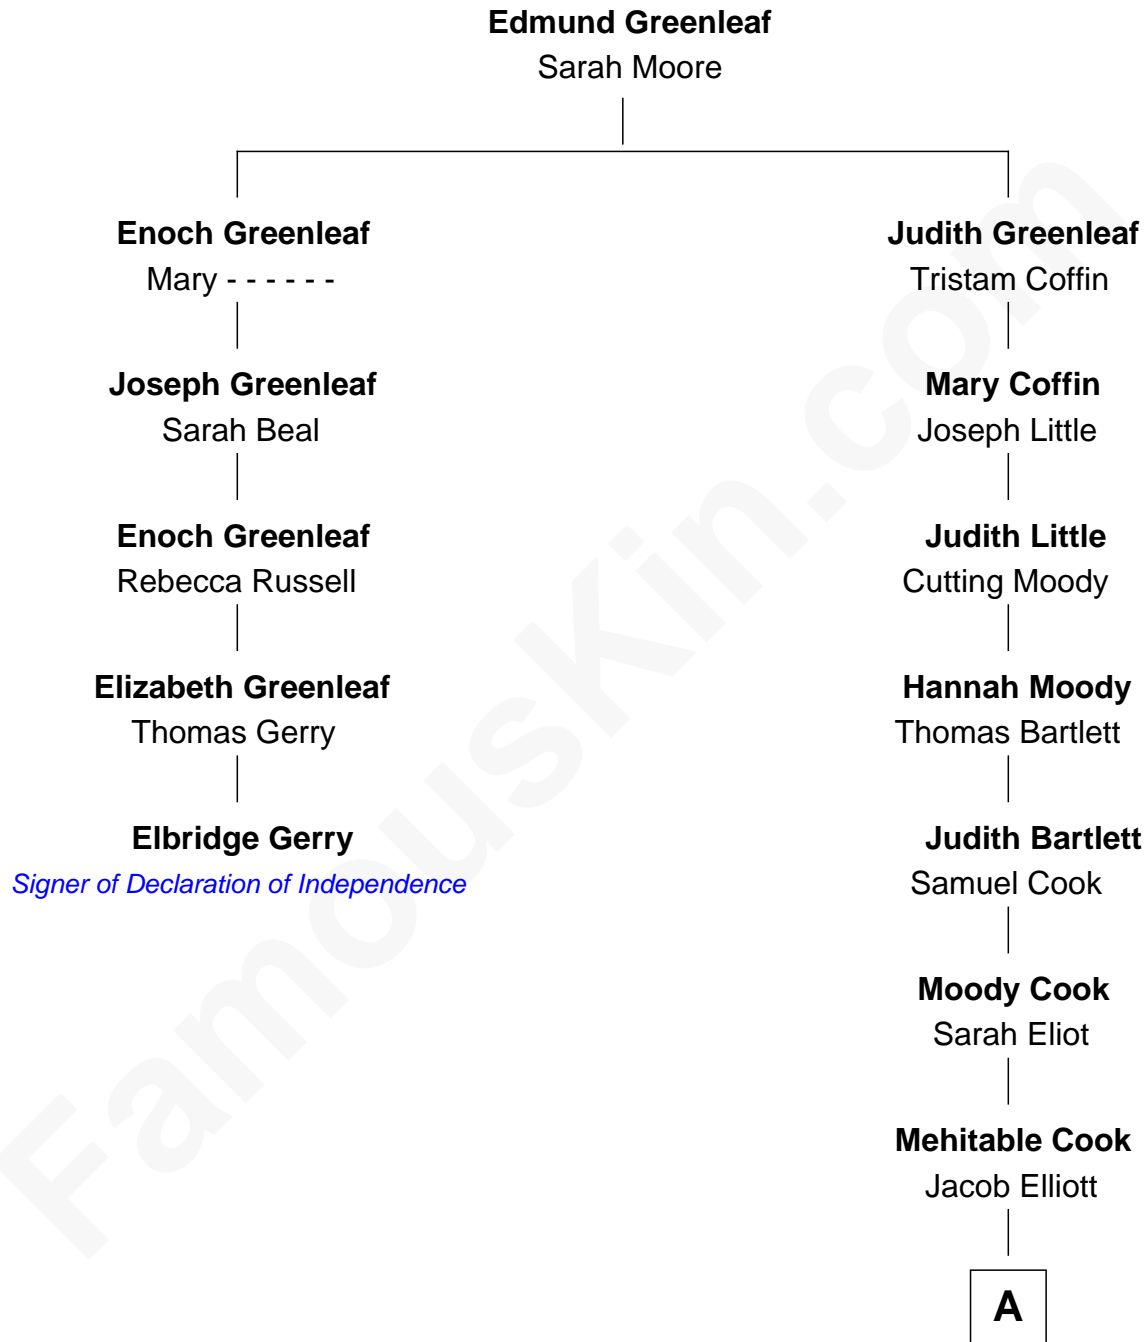

# FamousKin.com

## Relationship Chart of

### Elbridge Gerry

*Signer of the Declaration of Independence*

4th cousin 7 times removed of

**Raquel Welch**  
*Movie Actress*

**A**

**Mary Lydia Elliott**

Emery Stanford

**Sarah Mehitable Stanford**