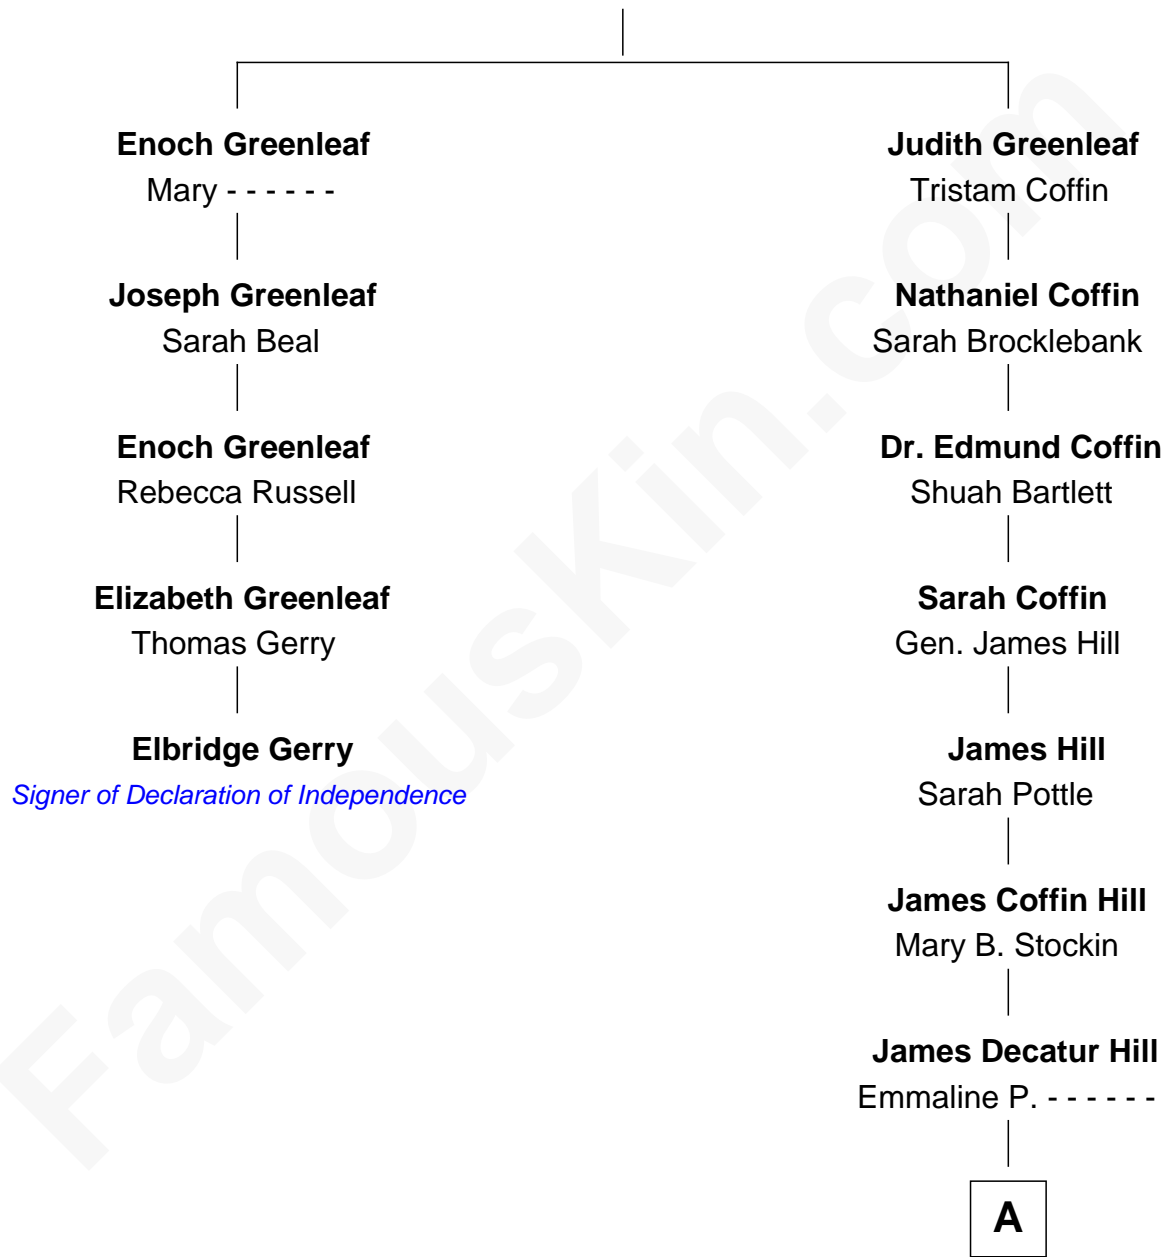

## Relationship Chart of

### Elbridge Gerry

*Signer of the Declaration of Independence*

4th cousin 6 times removed of

**Brooke Adams**

*TV and Movie Actress*

**Edmund Greenleaf**

Sarah Moore

**A**

—  
**Laura M. Hill**

Rev. Henry Addison Westall

—  
**Elaine Westall**

Harold Howard Gould

—  
**Rosalind Gould**

Robert Kaufmann Adams

—  
**Brooke Adams**

*TV and Movie Actress*