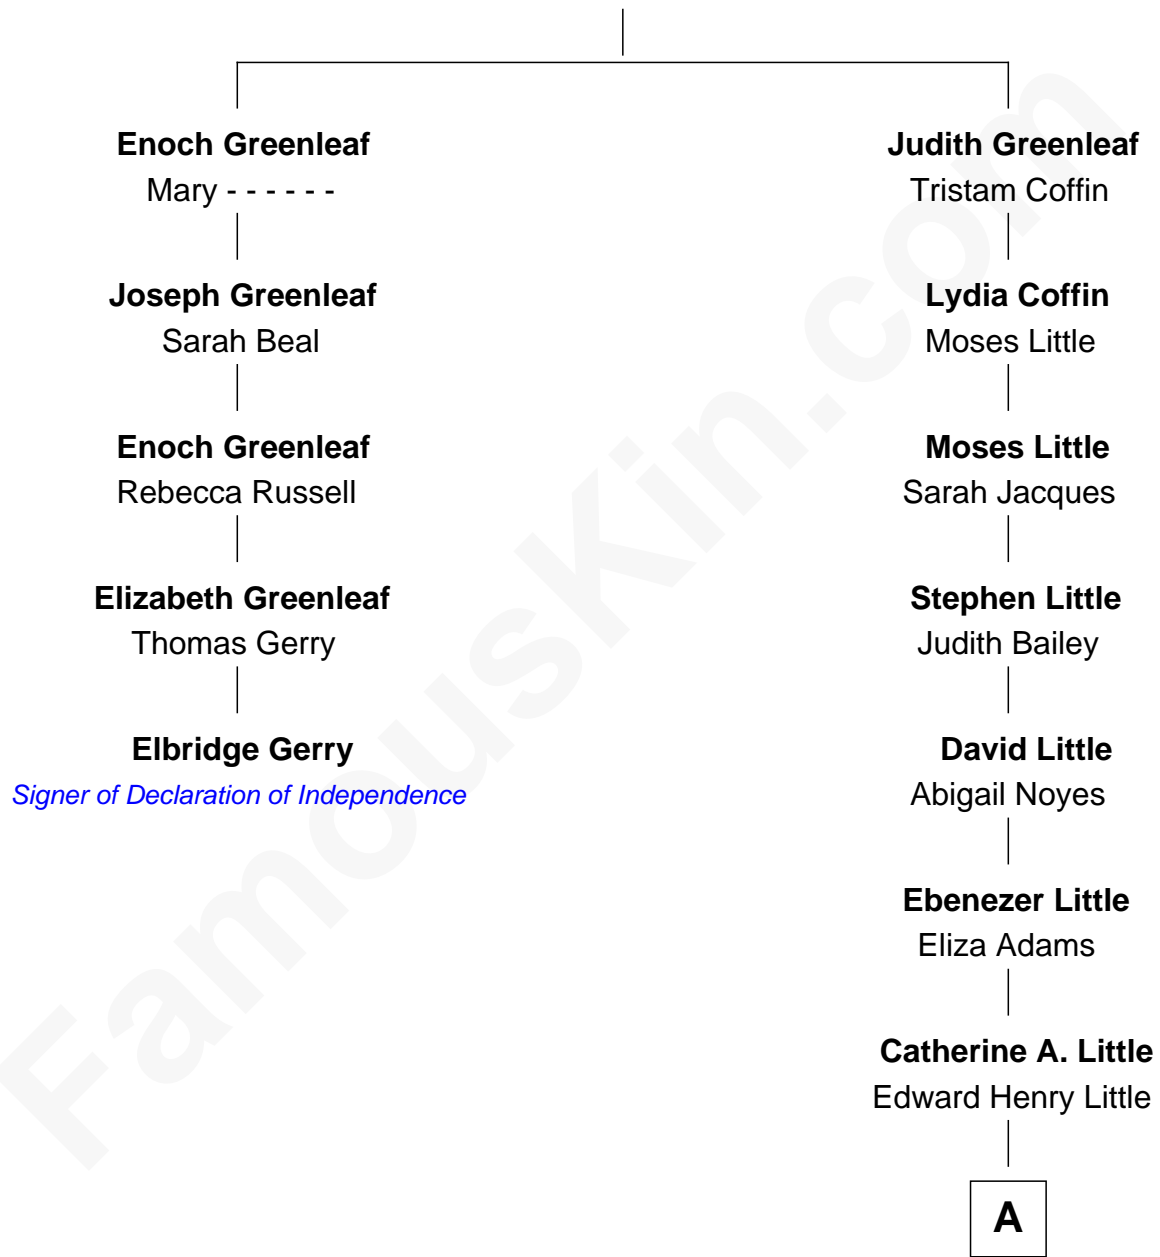

FamousKin.com

Relationship Chart of

Elbridge Gerry

Signer of the Declaration of Independence

4th cousin 6 times removed of

Charlie Baker

72nd Governor of Massachusetts

Edmund Greenleaf
Sarah Moore

A

Henry Bailey Little

Fanny Gray

Eleanor Johnson Little

Charles Duane Baker

Charles Duane Baker

Alice Elizabeth Ghormley

Charlie Baker

72nd Governor of Massachusetts