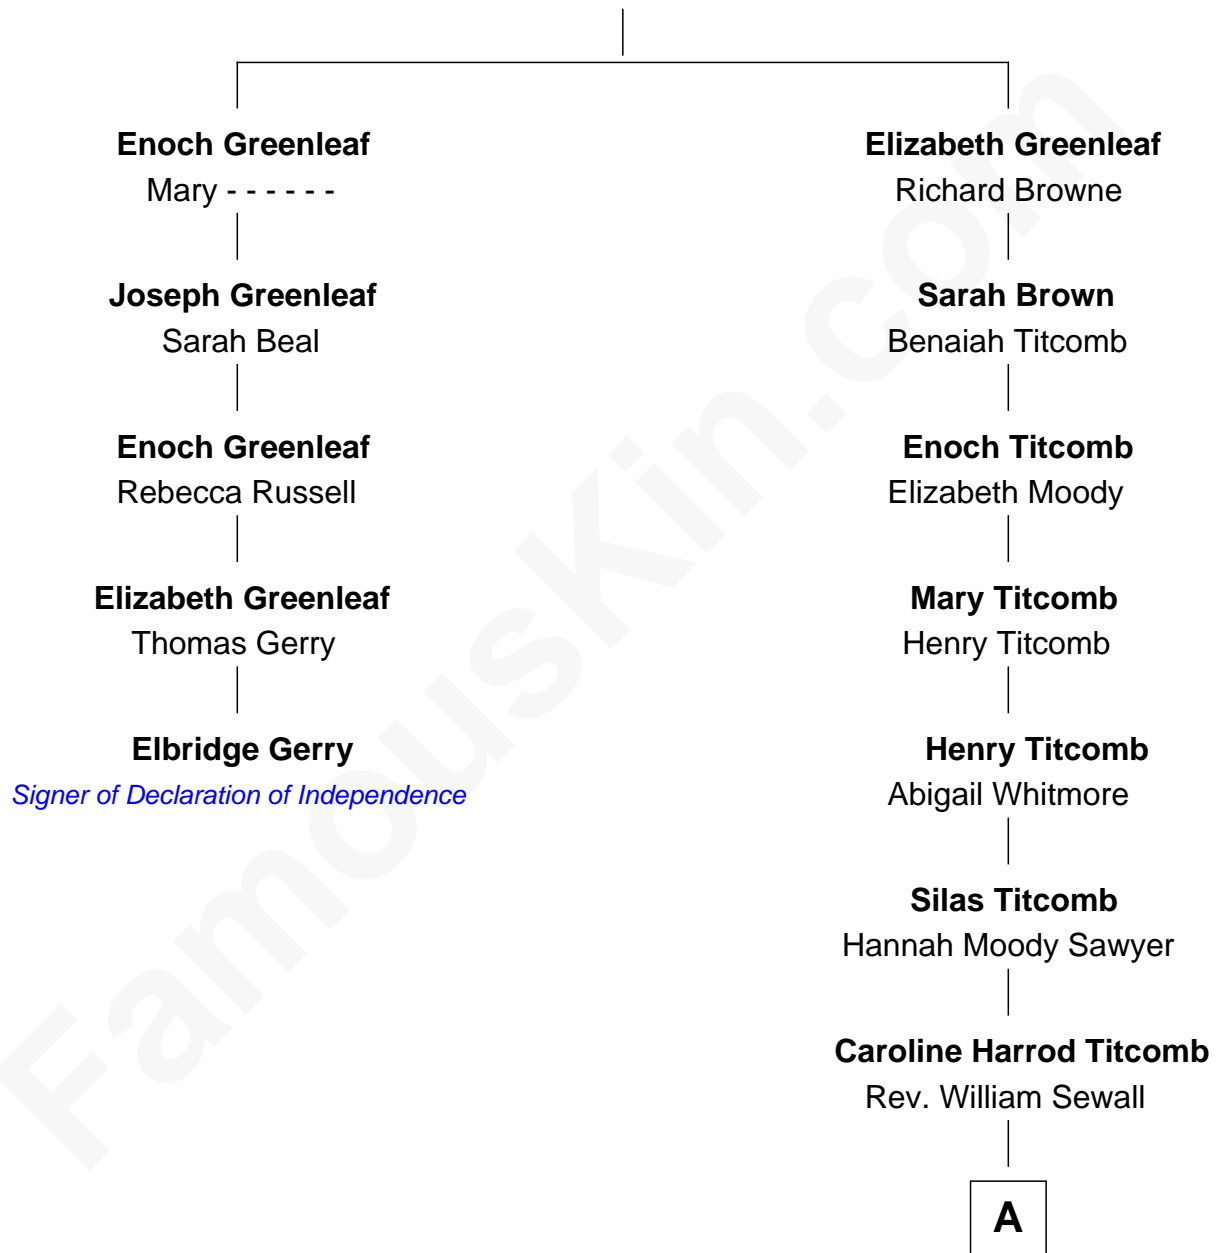

FamousKin.com

Relationship Chart of

Elbridge Gerry

Signer of the Declaration of Independence

4th cousin 7 times removed of

Charlie Day

TV and Movie Actor

Edmund Greenleaf

Sarah Moore

A

—
Rev. John Ladd Sewall
Katharine Mussey Hartwell

—
Katharine Mussey Sewall
Roswell Mears Austin

—
Katharine Hartwell Austin
Dr. Lawton Parker Greenman Peckham

—
Mary Adelaide Peckham
Thomas Charles Day