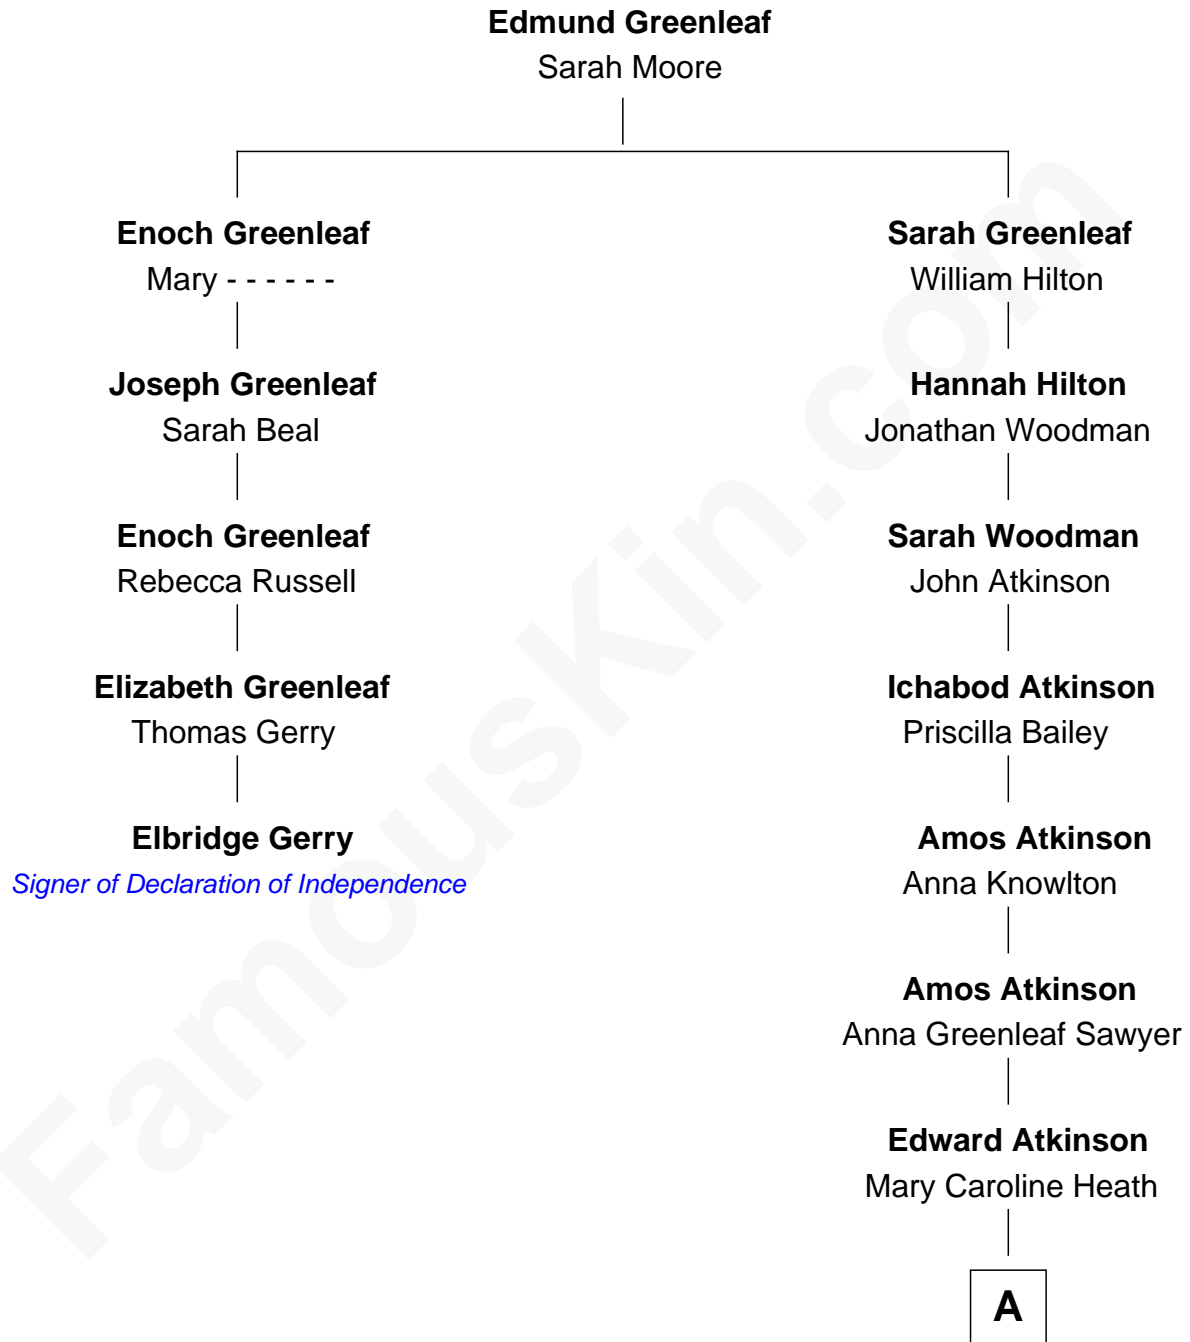

FamousKin.com

Relationship Chart of

Elbridge Gerry

Signer of the Declaration of Independence

4th cousin 5 times removed of

Sam Waterston

Stage, TV and Movie Actor

A

Robert Whitman Atkinson
Ellizabeth Bispham Page

Alice Tucker Atkinson
George Chychele Waterston

Sam Waterston
Stage, TV and Movie Actor