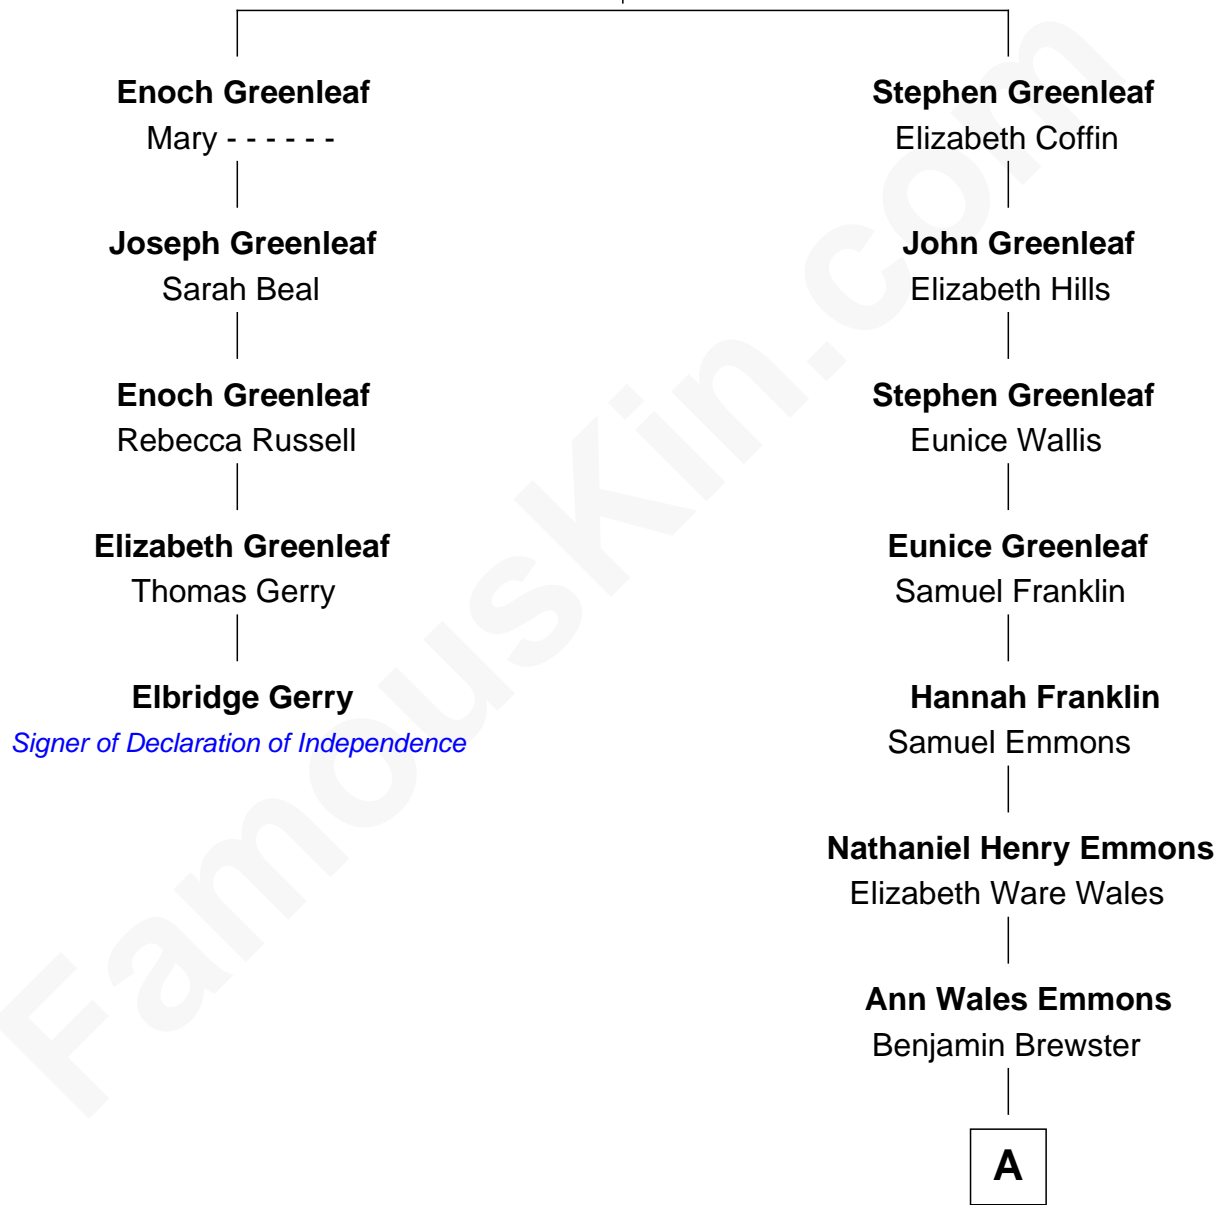

FamousKin.com

Relationship Chart of

Elbridge Gerry

Signer of the Declaration of Independence

4th cousin 6 times removed of

Paget Brewster
TV Actress

Edmund Greenleaf
Sarah Moore

A

Dr. George Washington Wales Brewster

Ellen Mackenzie Hodge

George Washington Wales Brewster

Joan Ryerson

Galen Brewster

Hathaway Tew

Paget Brewster

TV Actress