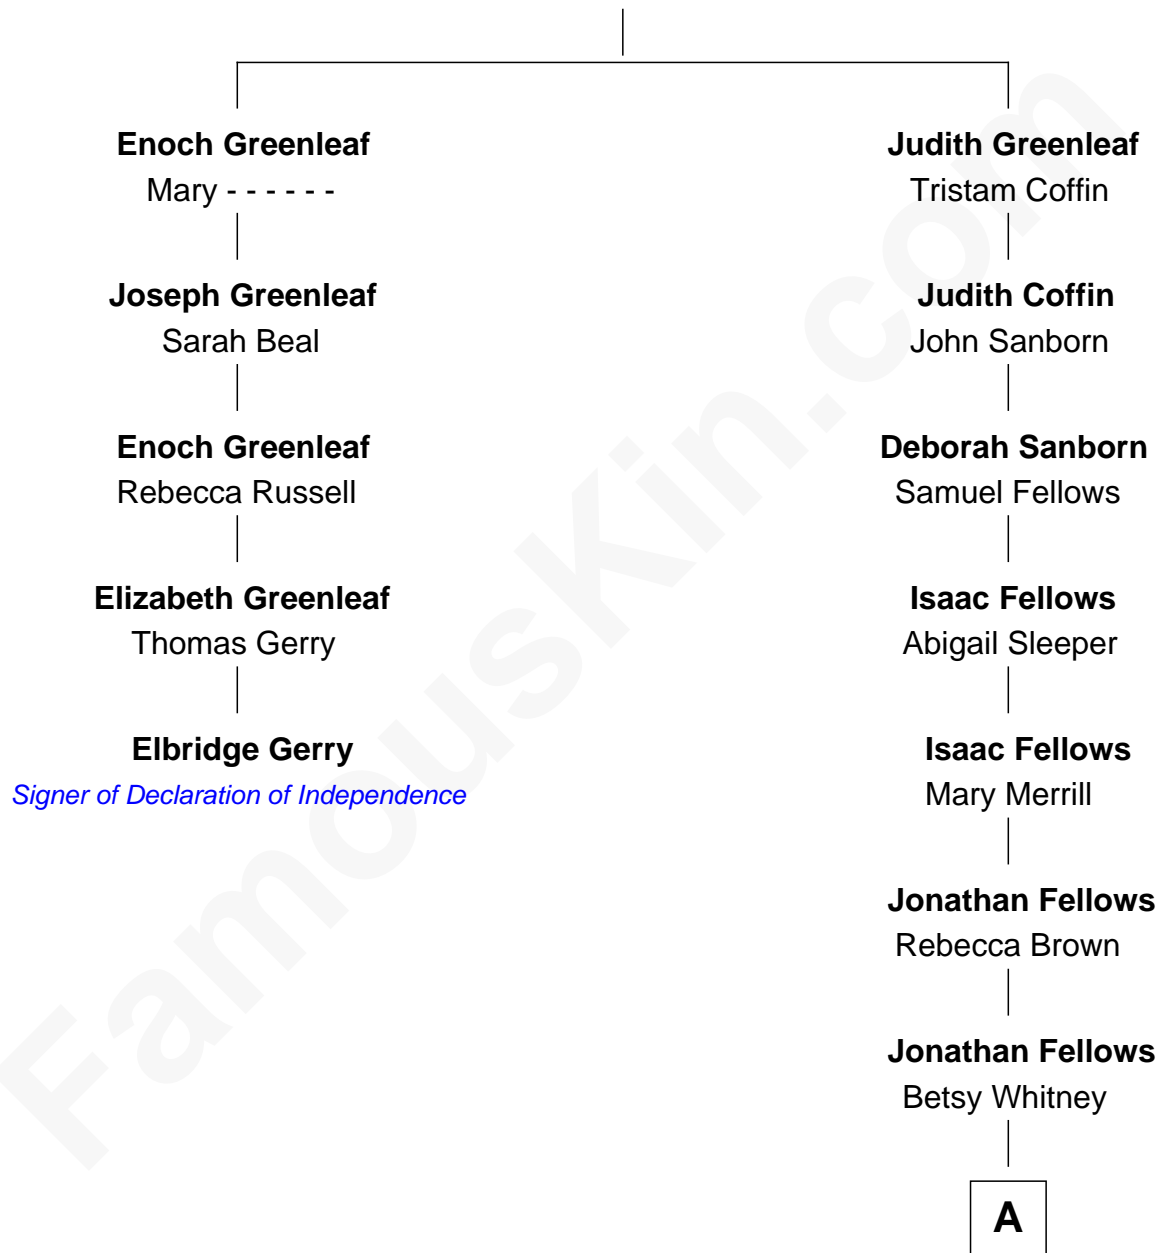

## Relationship Chart of

### Elbridge Gerry

*Signer of the Declaration of Independence*

4th cousin 7 times removed of

### Harry Chapin

*Singer and Songwriter*

**Edmund Greenleaf**

Sarah Moore

**A**

Abigail R. Fellows

Eleazer C. Beal

Arabel Fellows Beal