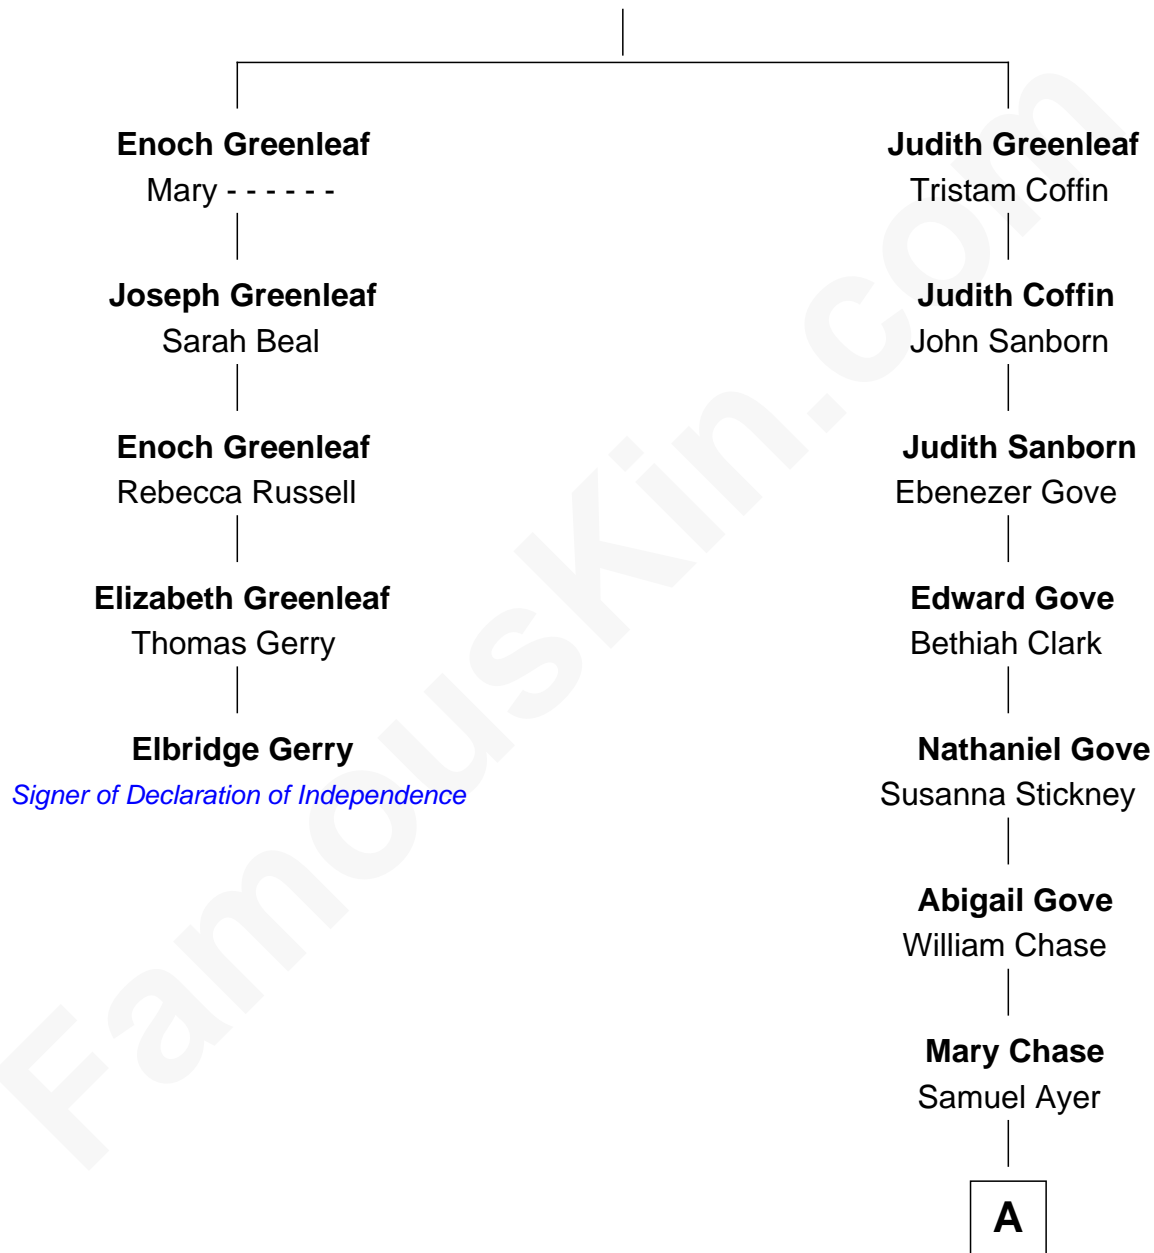

FamousKin.com

Relationship Chart of

Elbridge Gerry

Signer of the Declaration of Independence

4th cousin 7 times removed of

Gerald Ford

38th U.S. President

Edmund Greenleaf

Sarah Moore

A

|
John Varnum Ayer
Elida Vanderburgh Manney

|
George Manney Ayer
Amy Gridley Butler

|
Adele Augusta Ayer
Levi Addison Gardner

|
Dorothy Ayer Gardner
Leslie Lynch King

|
Gerald Ford
38th U.S. President